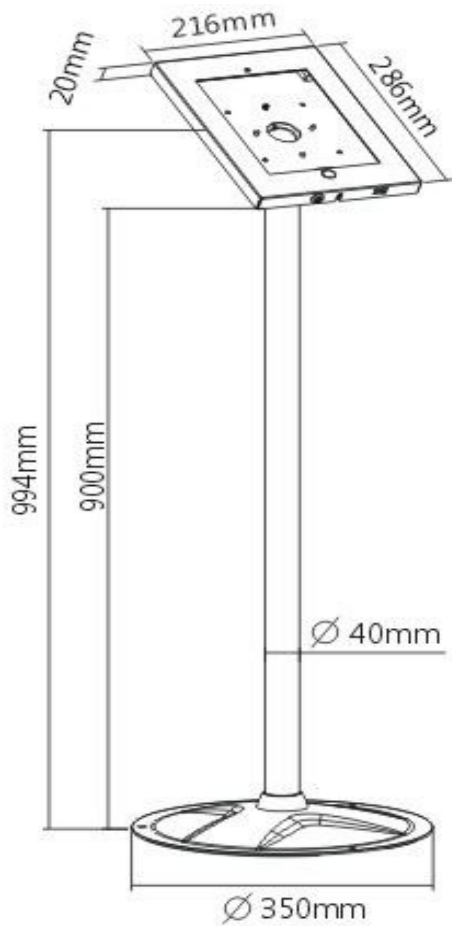

iStand

- The iStand has the ability to bolt the entire iPad to the floor.
- The iStand has the ability to bolt the entire iPad to the floor
- iPad Air compatible
- Hide / Unhide the home key
- Charge the iPad continuously

Lockable by key