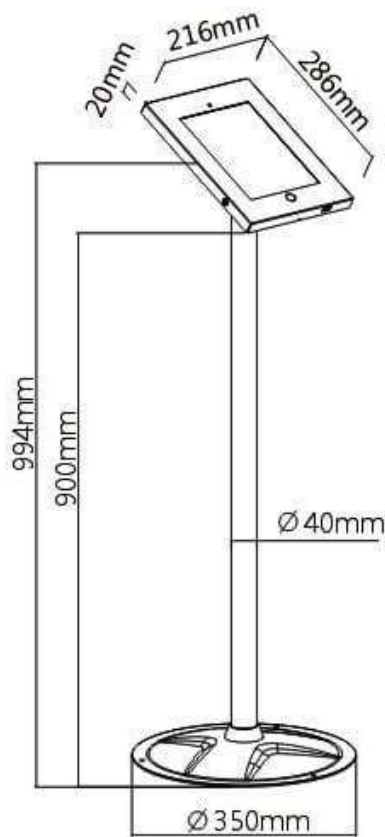

iStand

iStand

- The iStand has the ability to bolt the entire iPad to the floor.
- iPad Air compatible
- Hide / Unhide the home key
- Charge the iPad continuously

Lockable by key