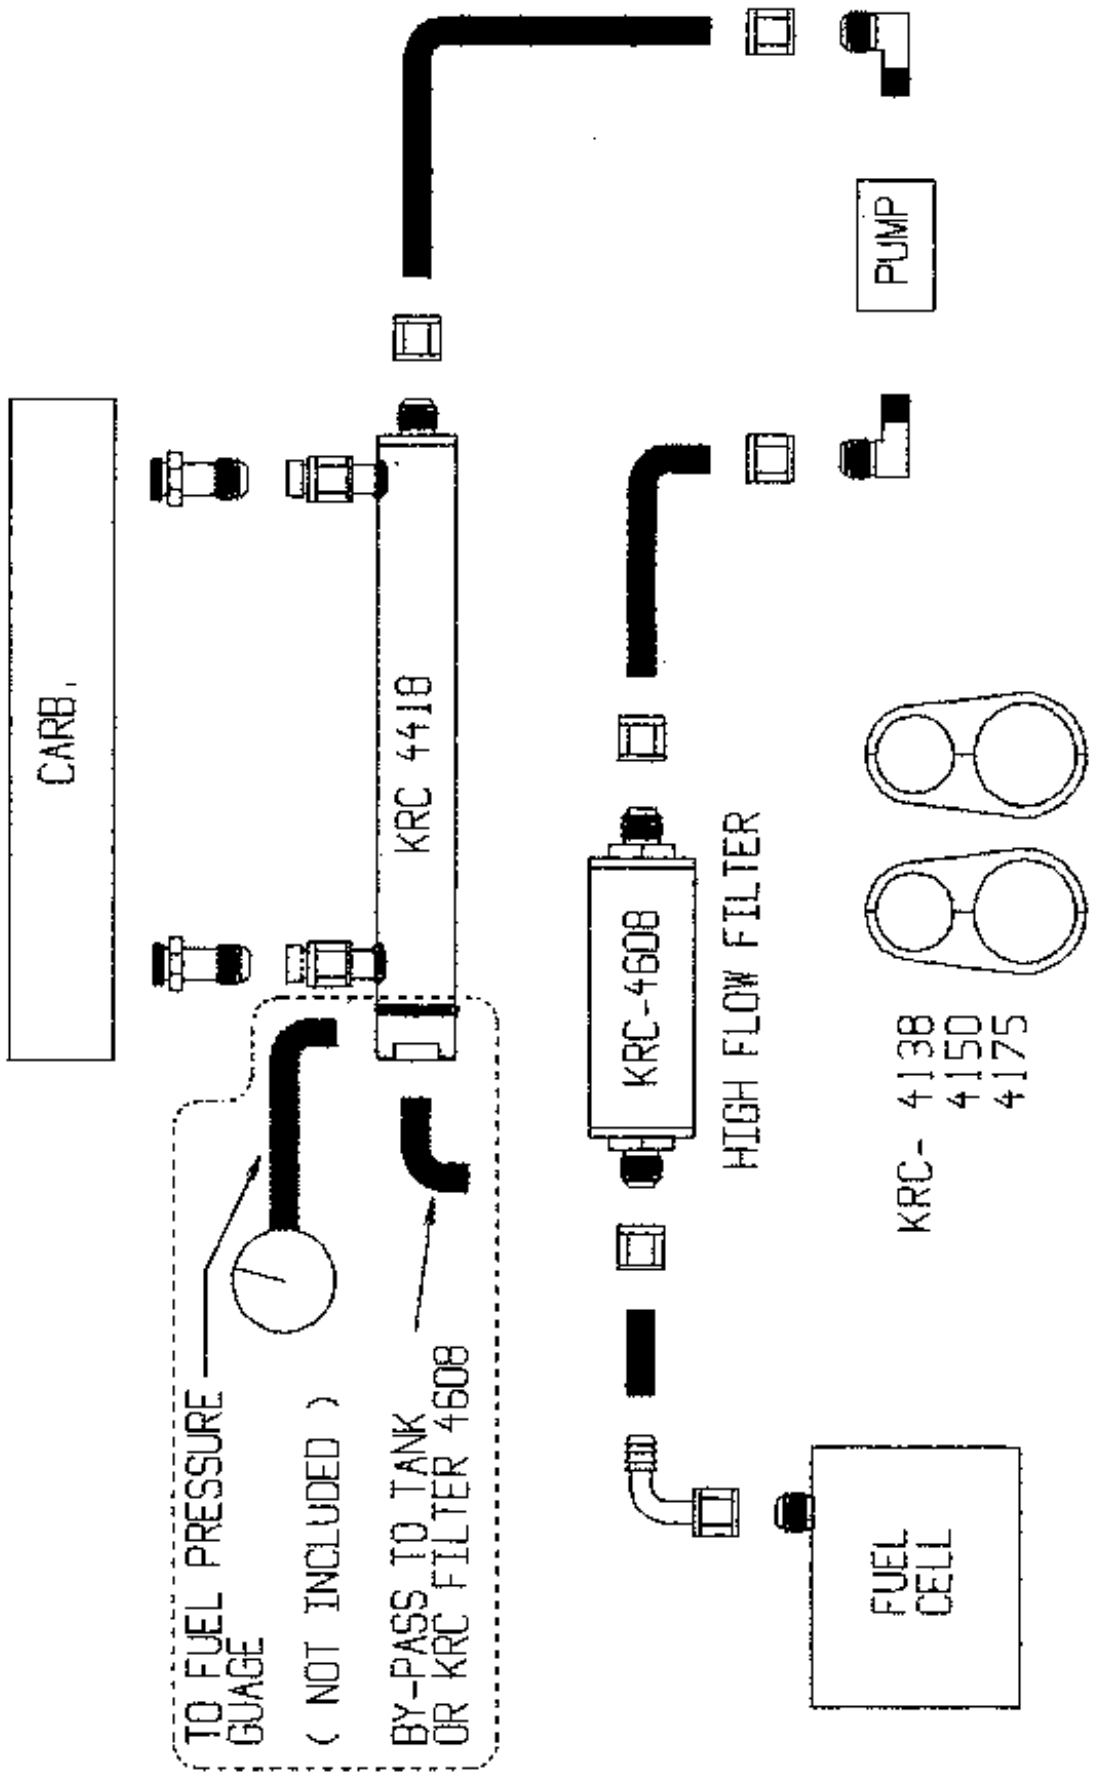

KRC-4004 4 BBL. LINE KIT (GAS/ALCOHOL)
 KRC-4005

TO FUEL PRESSURE
 GAUGE

(NOT INCLUDED)

BY-PASS TO TANK
 OR KRC FILTER 4608

CARB.

KRC 4418

KRC-4608

HIGH FLOW FILTER

FUEL
 CELL

KRC- 4138
 4150
 4175

PUMP