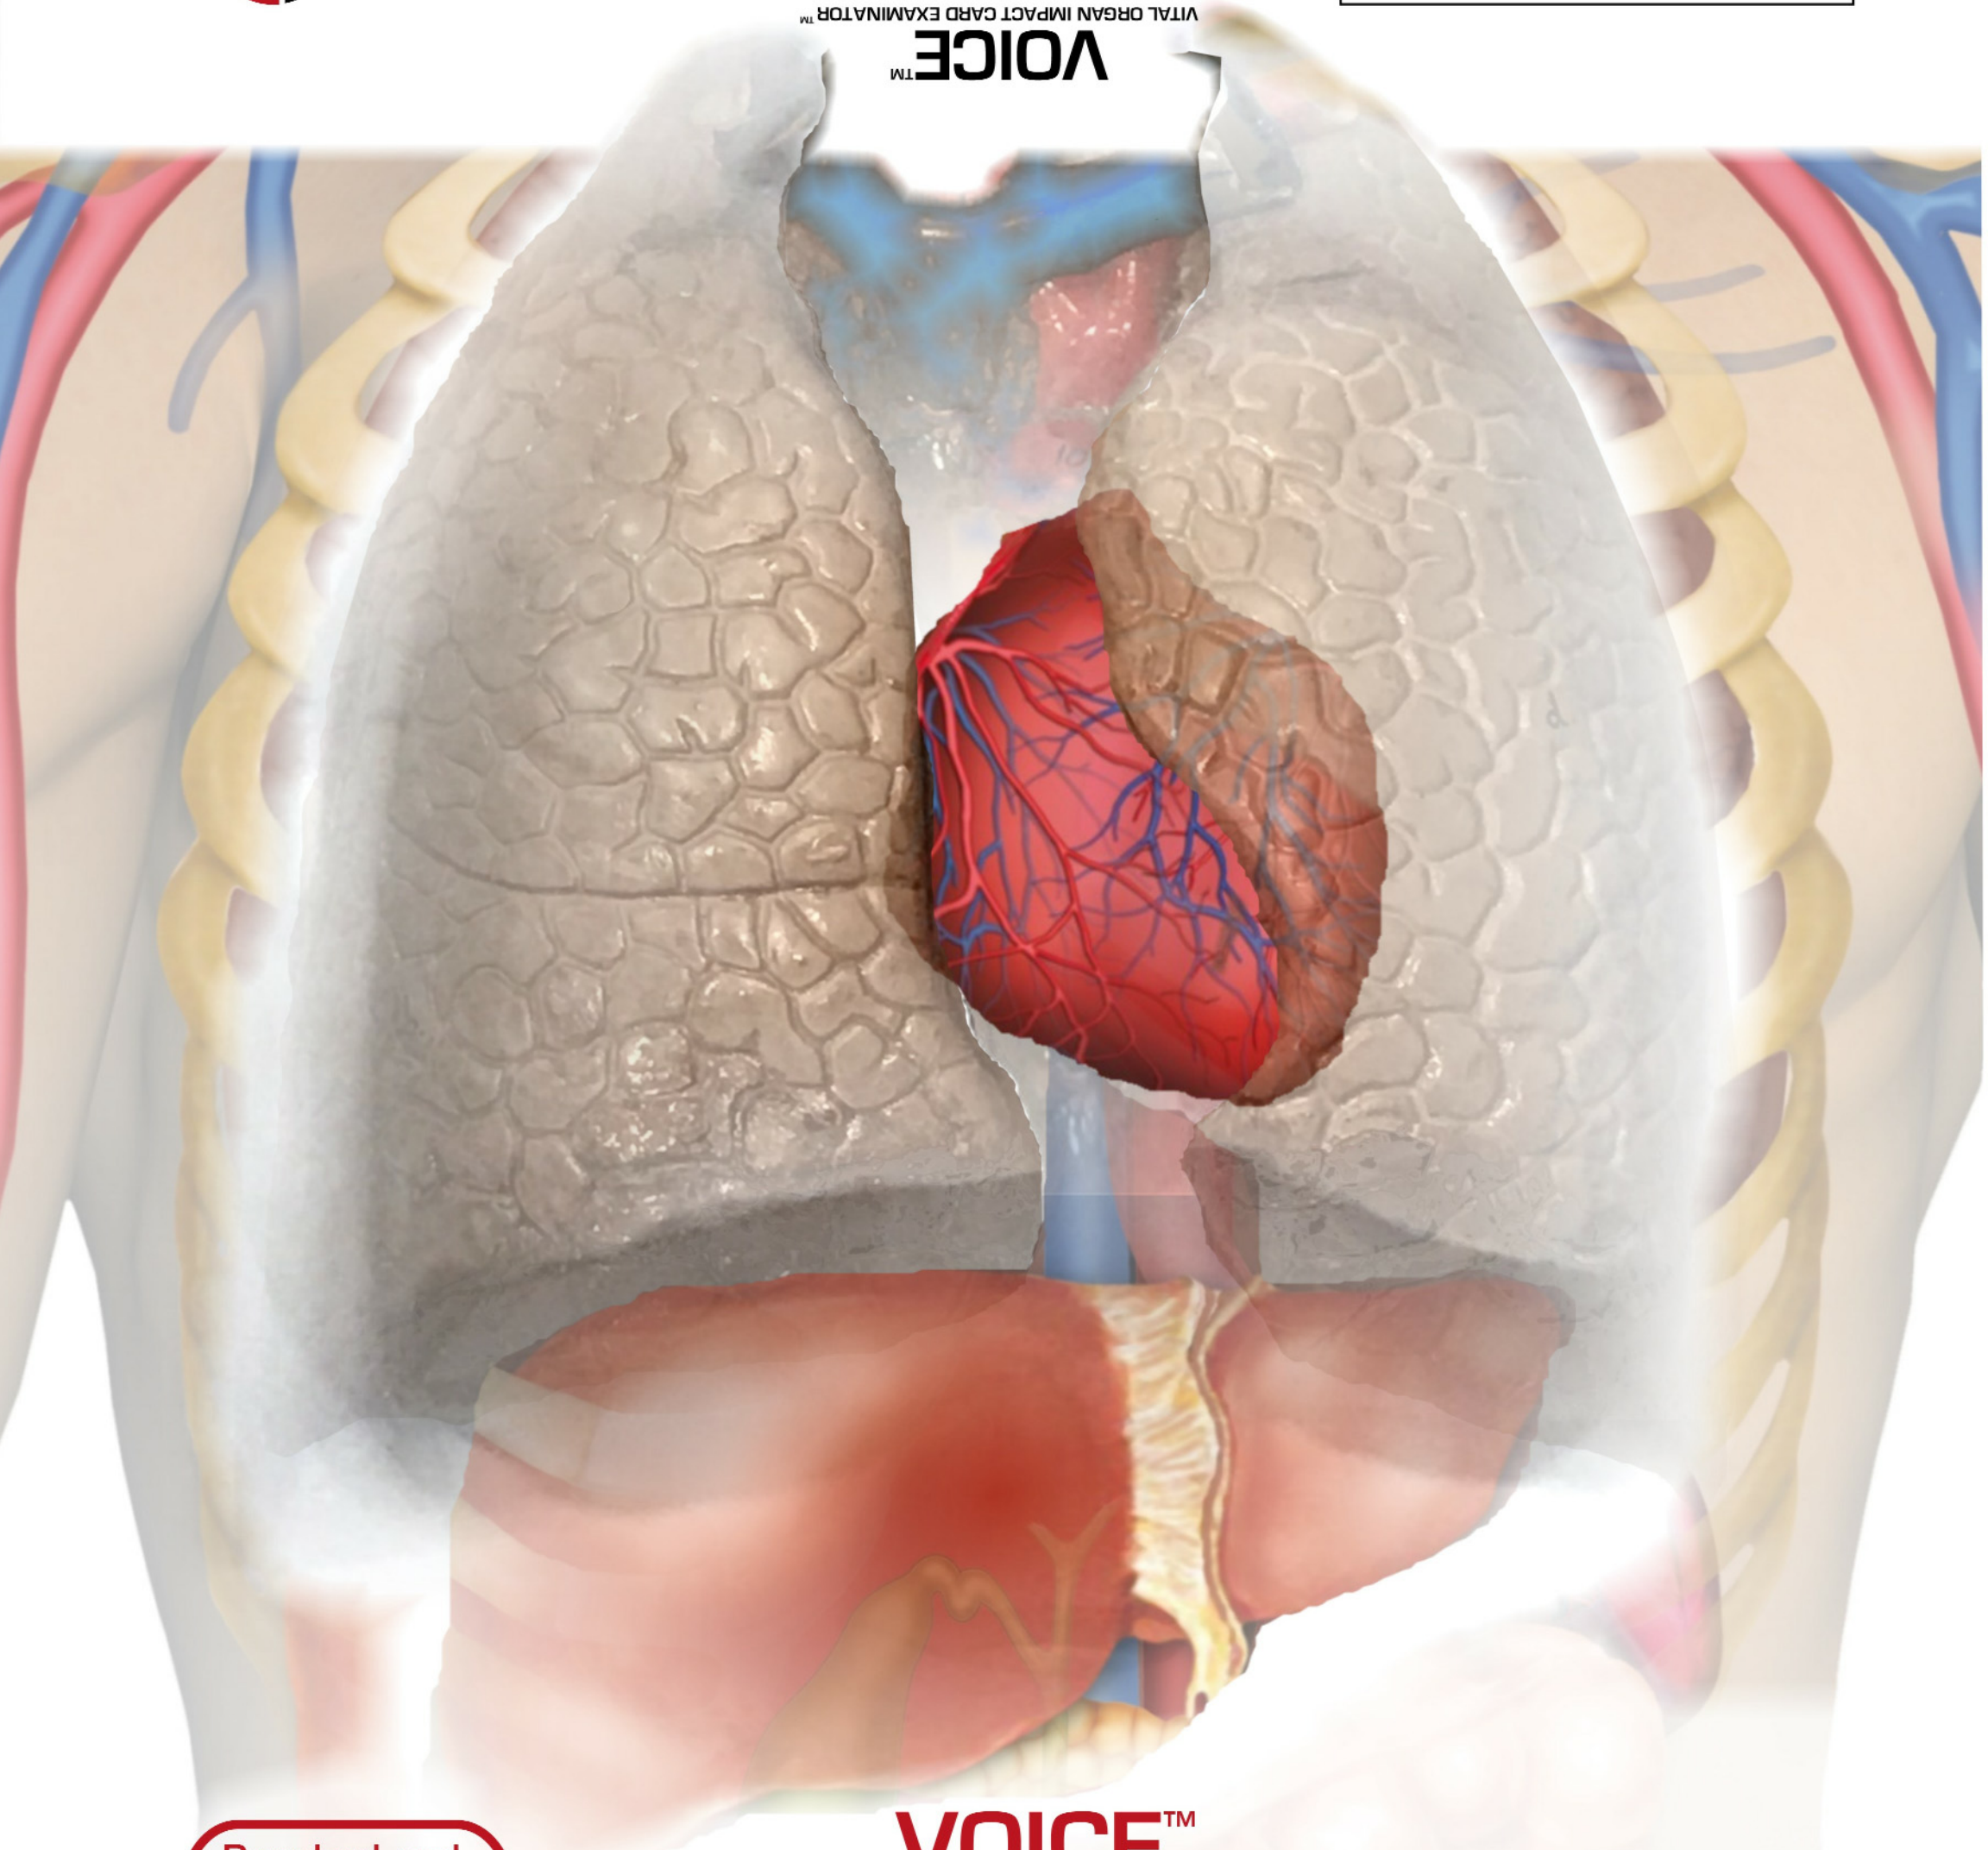

Select and download your next VOICE for FREE from our resource page

866-7-ON-DUTY

FULL COLOR DELUXE DOWNLOADS

11x17

8-1/2x11

ECONOMY B&W DOWNLOADS

11x17

8-1/2x11

SHOOTER NAME

VITAL ORGAN IMPACT CARD EXAMINATOR™

VOICE™

VOICE™

VITAL ORGAN IMPACT CARD EXAMINATOR™

Download and print your own VOICE from here

RANGE: _____ DATE: _____

COURSE OF FIRE: _____