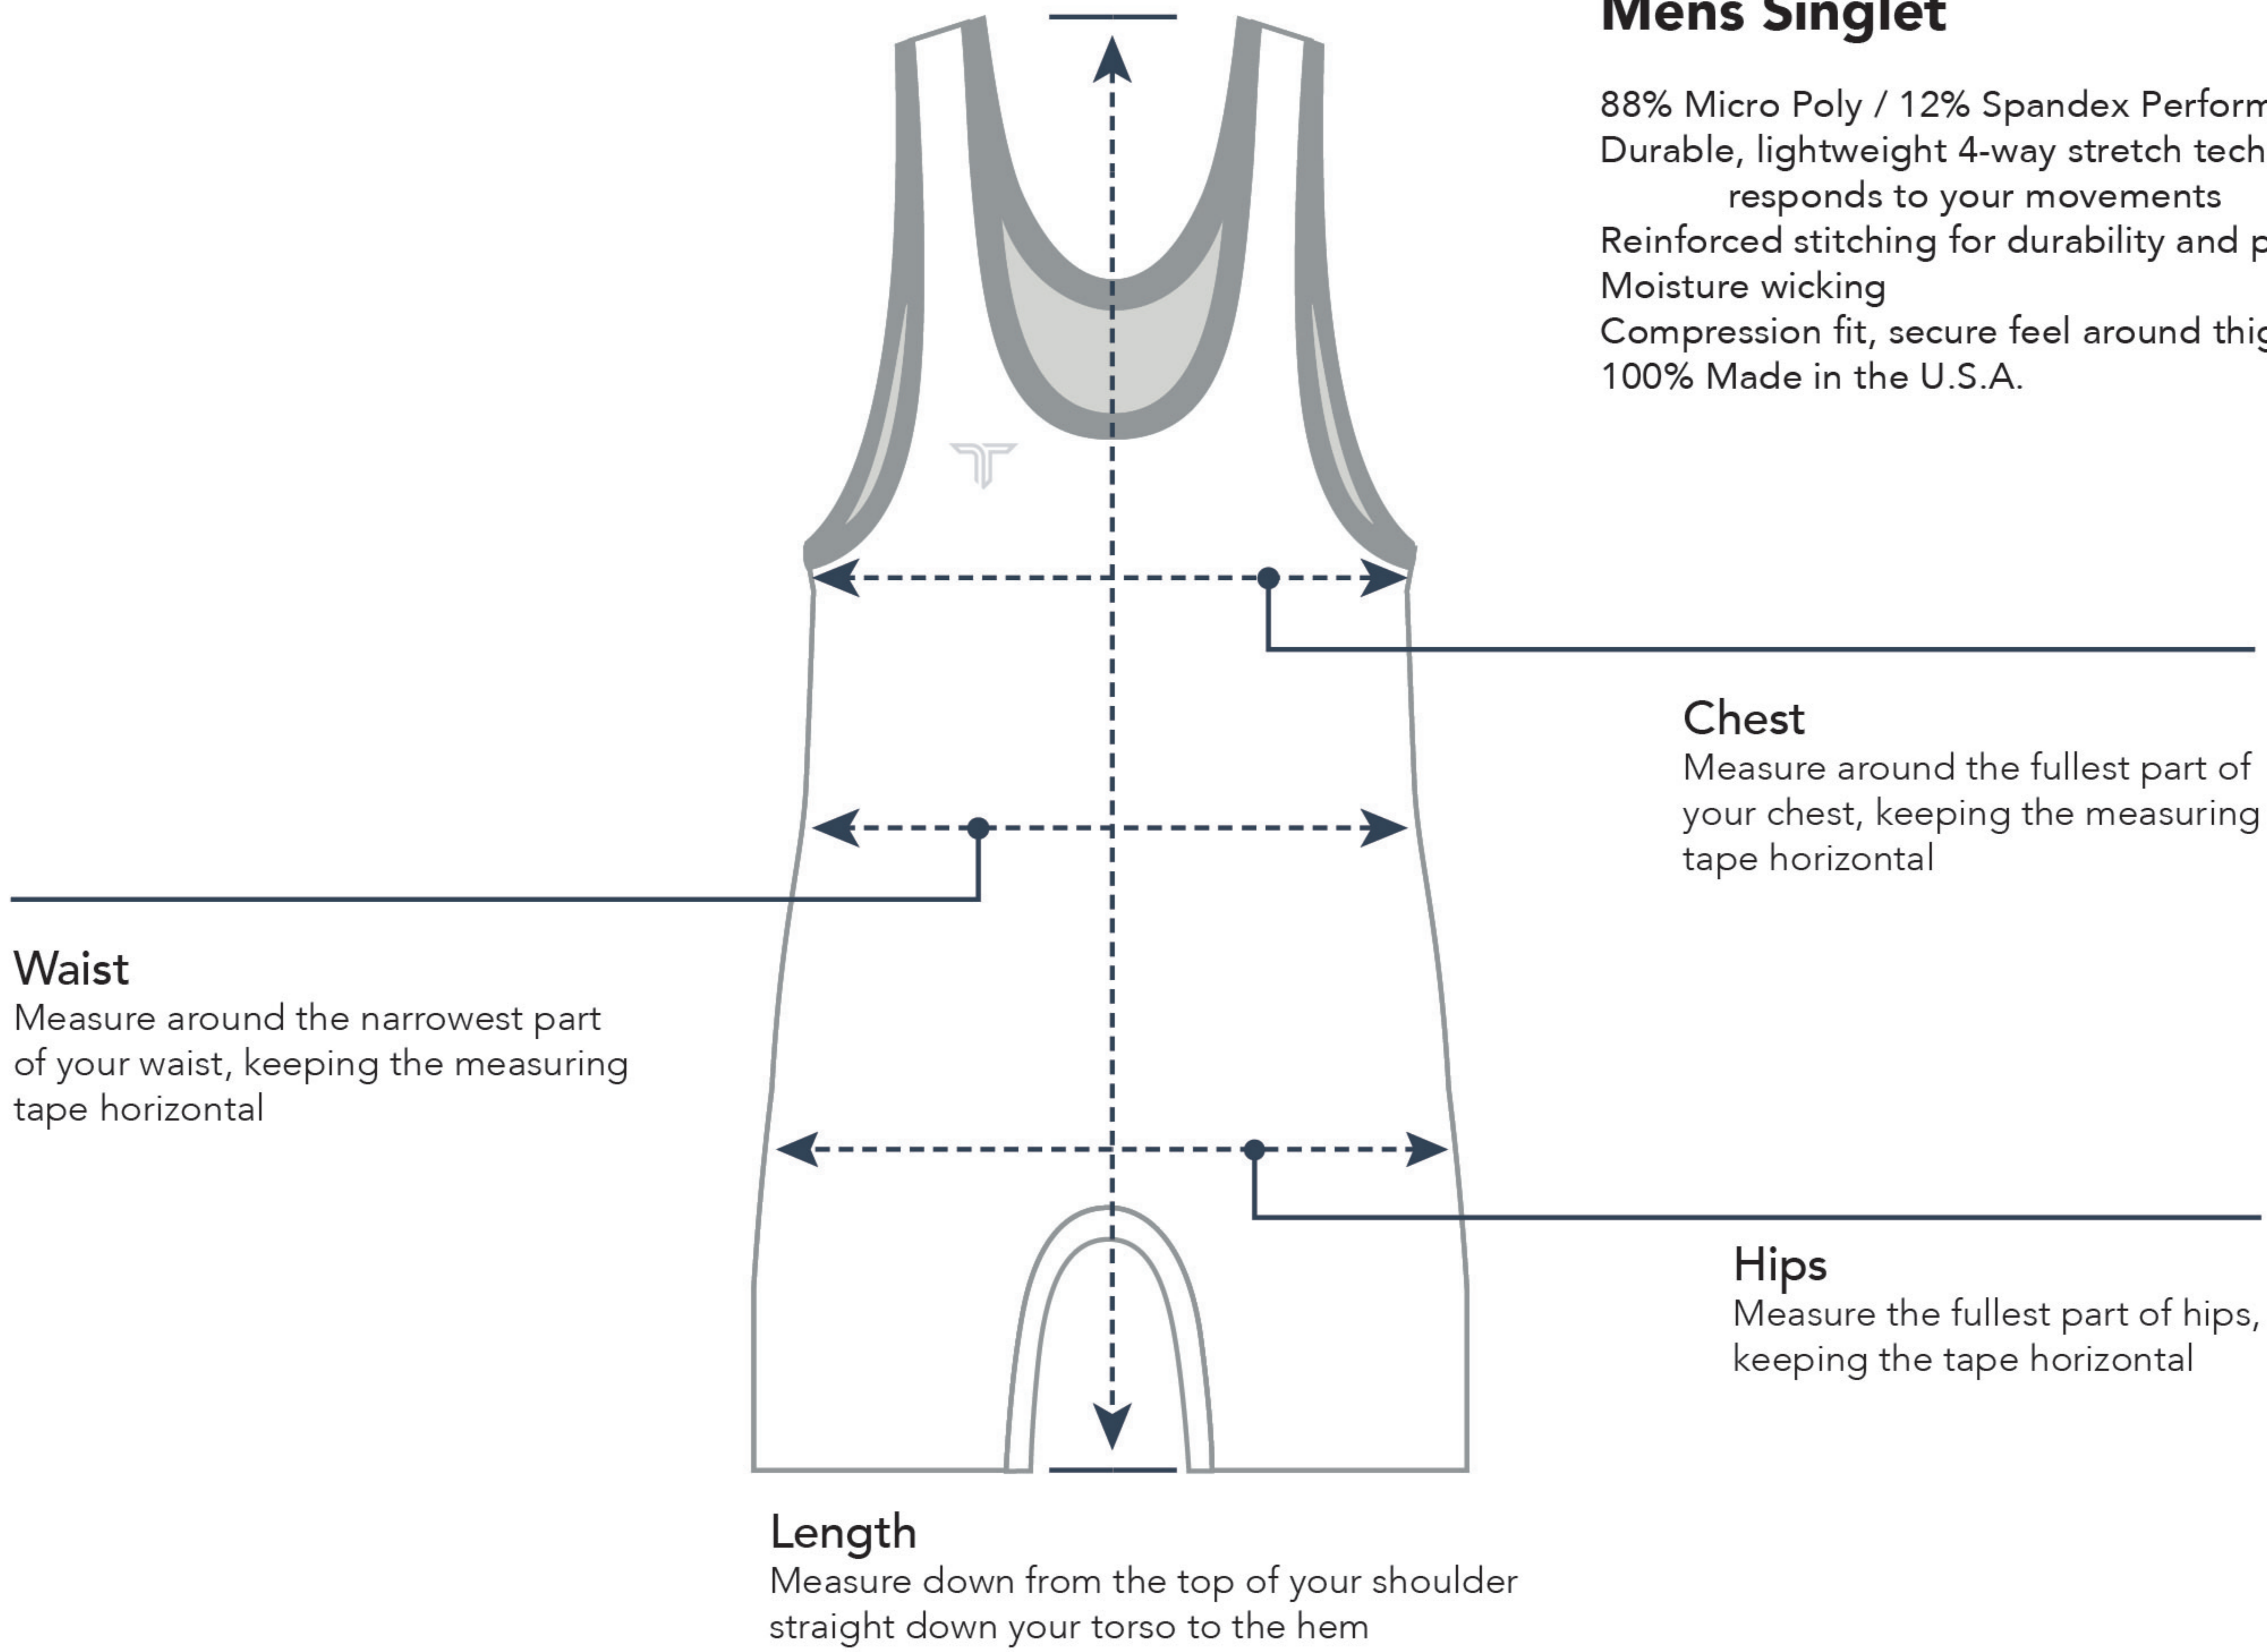

Mens Singlet

88% Micro Poly / 12% Spandex Performance fabric
Durable, lightweight 4-way stretch technical fabric responds to your movements
Reinforced stitching for durability and performance
Moisture wicking
Compression fit, secure feel around thighs
100% Made in the U.S.A.

Please allow for a tolerance of + or - 1 inch

Womens Singlet

88% Micro Poly / 12% Spandex Performance fabric
Durable, lightweight 4-way stretch technical fabric
responds to your movements
Reinforced stitching for durability and performance
Moisture wicking
Compression fit, secure feel around thighs
100% Made in the U.S.A.

Bust

Measure the fullest part, across bust, keeping the tape horizontal

Waist

Measure around the narrowest part of your waist, keeping the measuring tape horizontal

Hips

Measure the fullest part of hips, keeping the tape horizontal