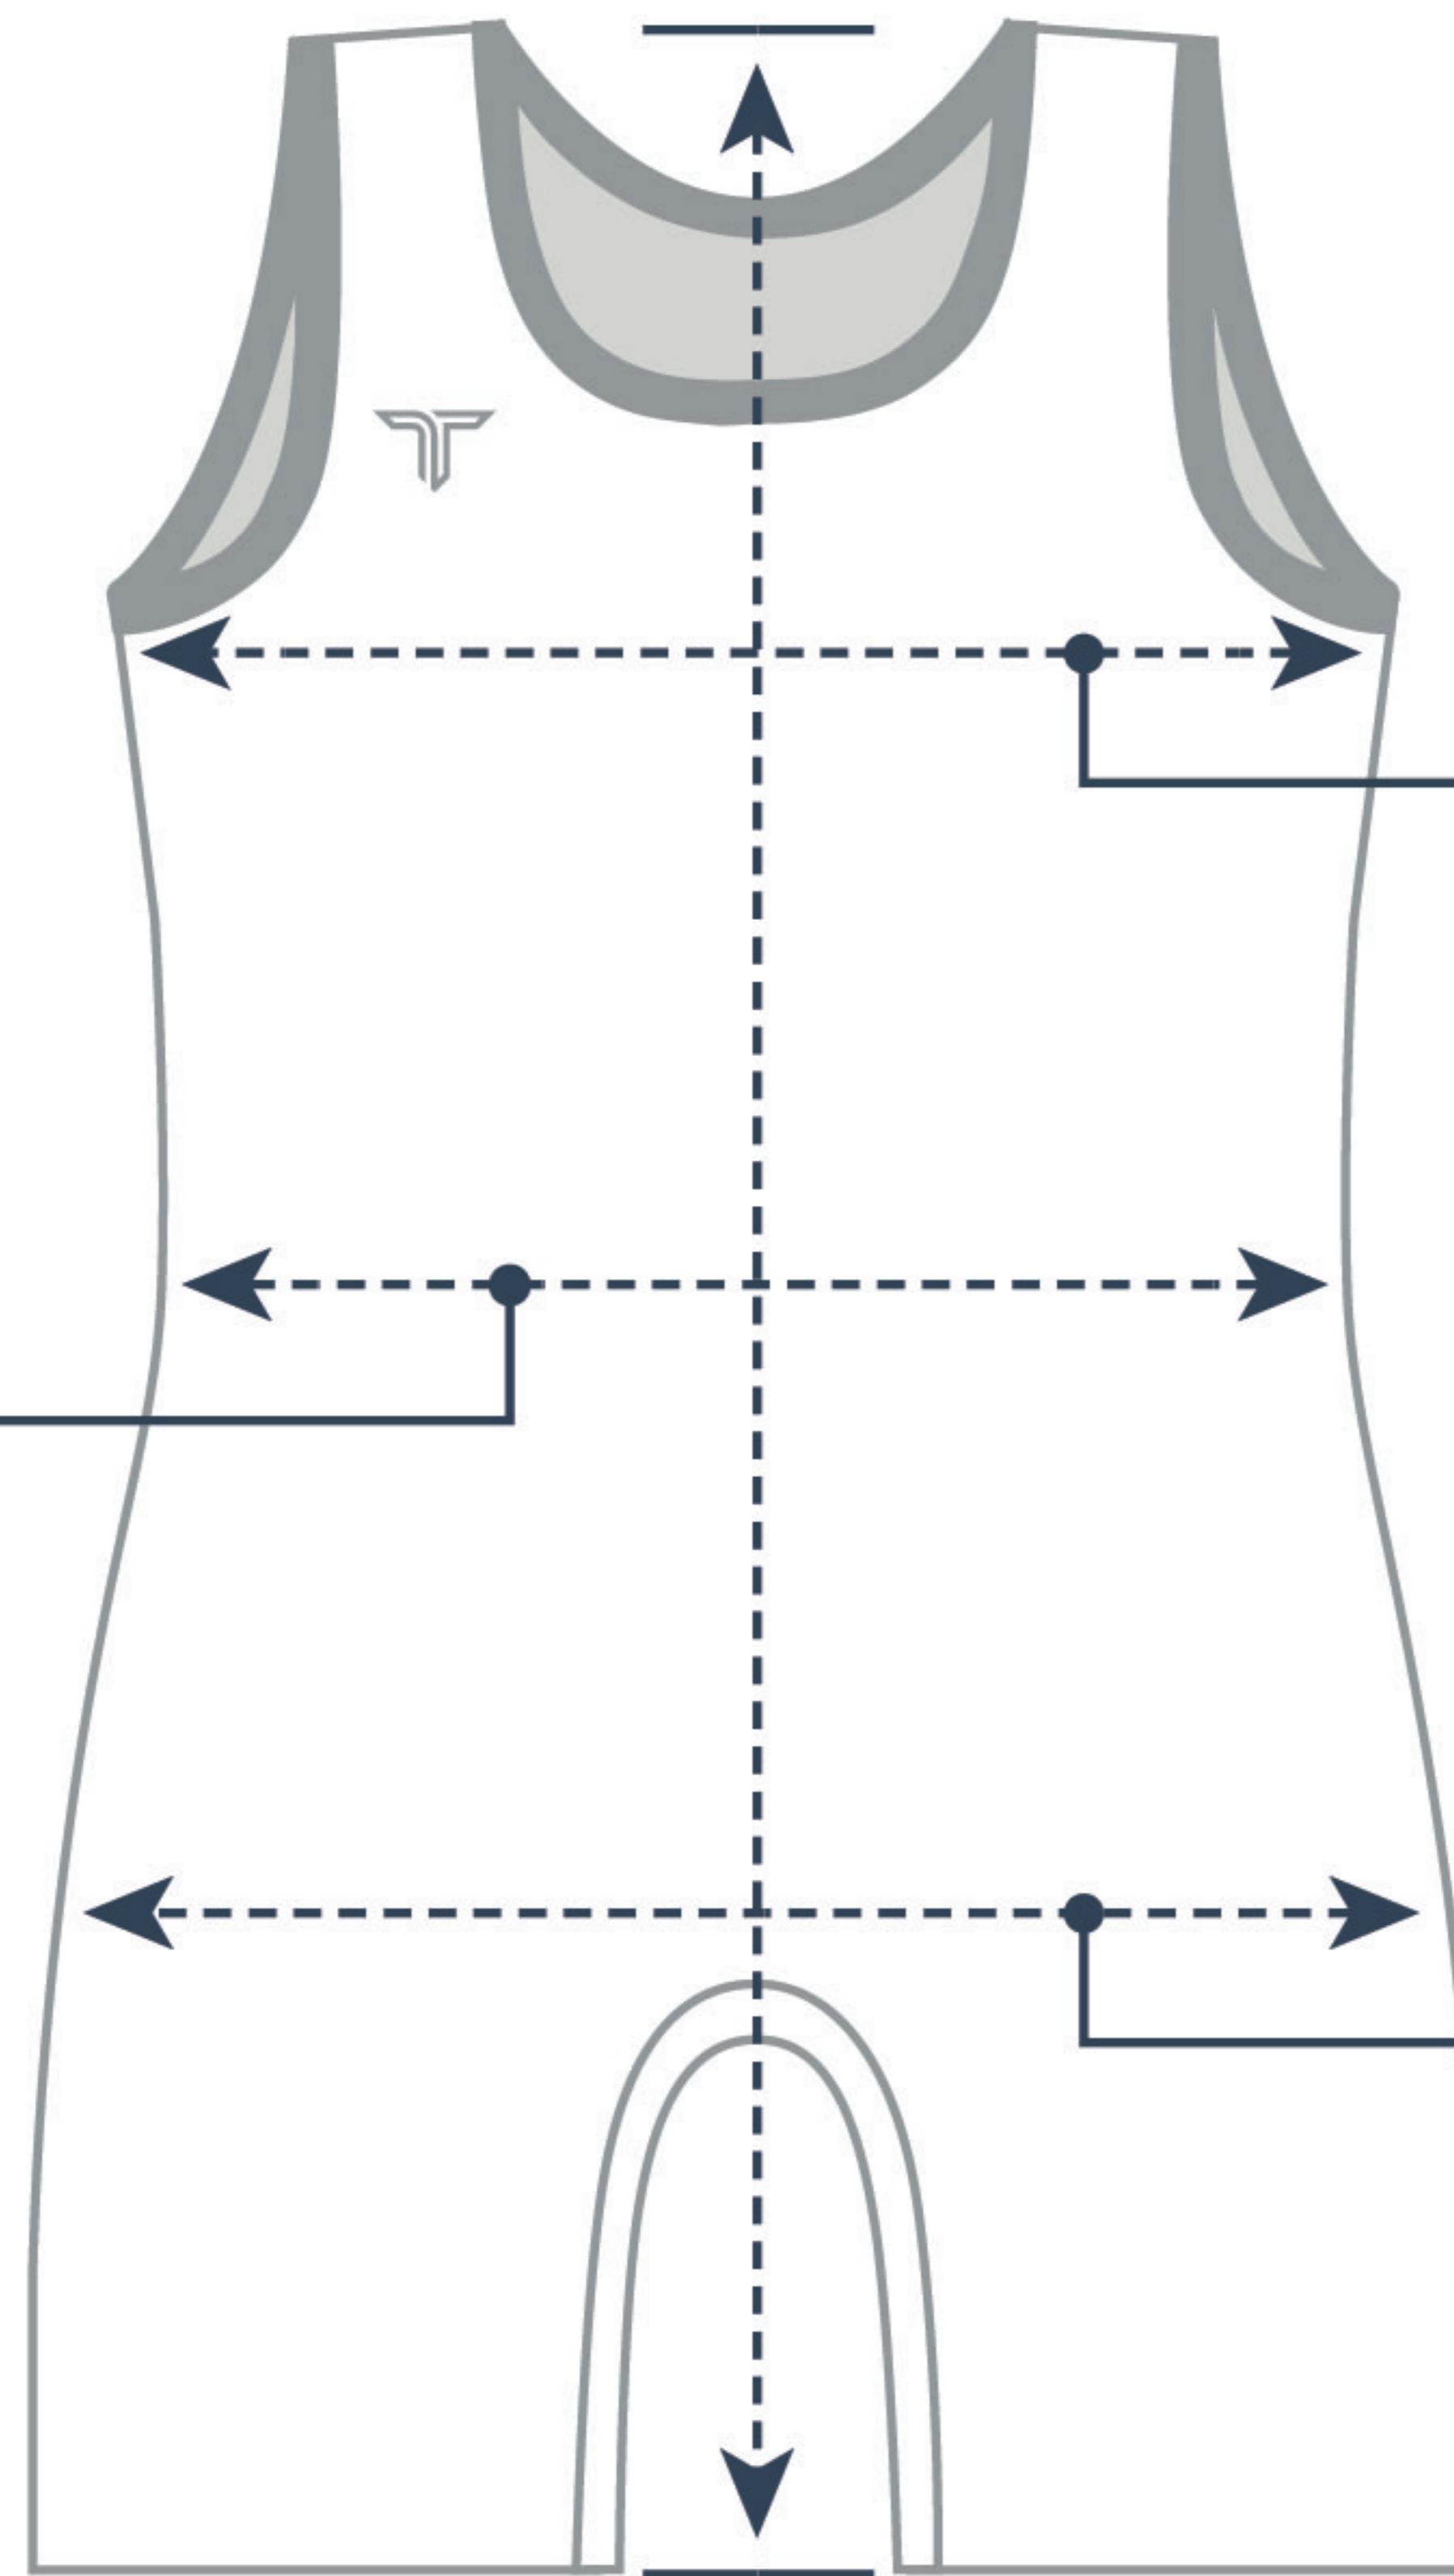

Mens Singlet

88% Micro Poly / 12% Spandex Performance fabric
Durable, lightweight 4-way stretch technical fabric responds to your movements
Reinforced stitching for durability and performance
Moisture wicking
Compression fit, secure feel around thighs
100% Made in the U.S.A.

Please allow for a tolerance of + or - 1 inch

Womens Singlet

88% Micro Poly / 12% Spandex Performance fabric
Durable, lightweight 4-way stretch technical fabric
responds to your movements
Reinforced stitching for durability and performance
Moisture wicking
Compression fit, secure feel around thighs
100% Made in the U.S.A.