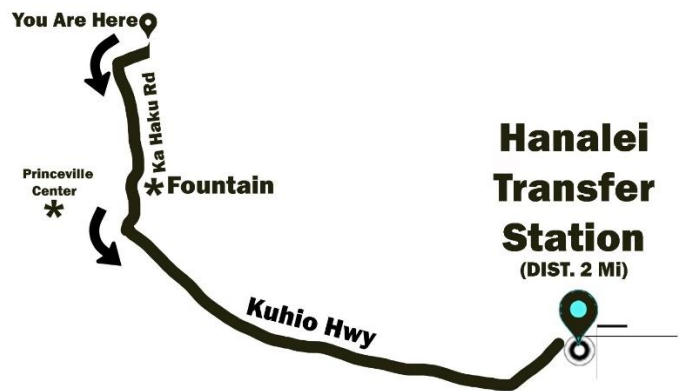

Please help us to take care of Kauai!

Please do not dump
cardboard in
the dumpsters
in the
parking lot!

Please take all
cardboard to the
Hanalei Transfer
Station for recycling

Dumping cardboard in the parking
lot dumpsters carries a \$300 fine.