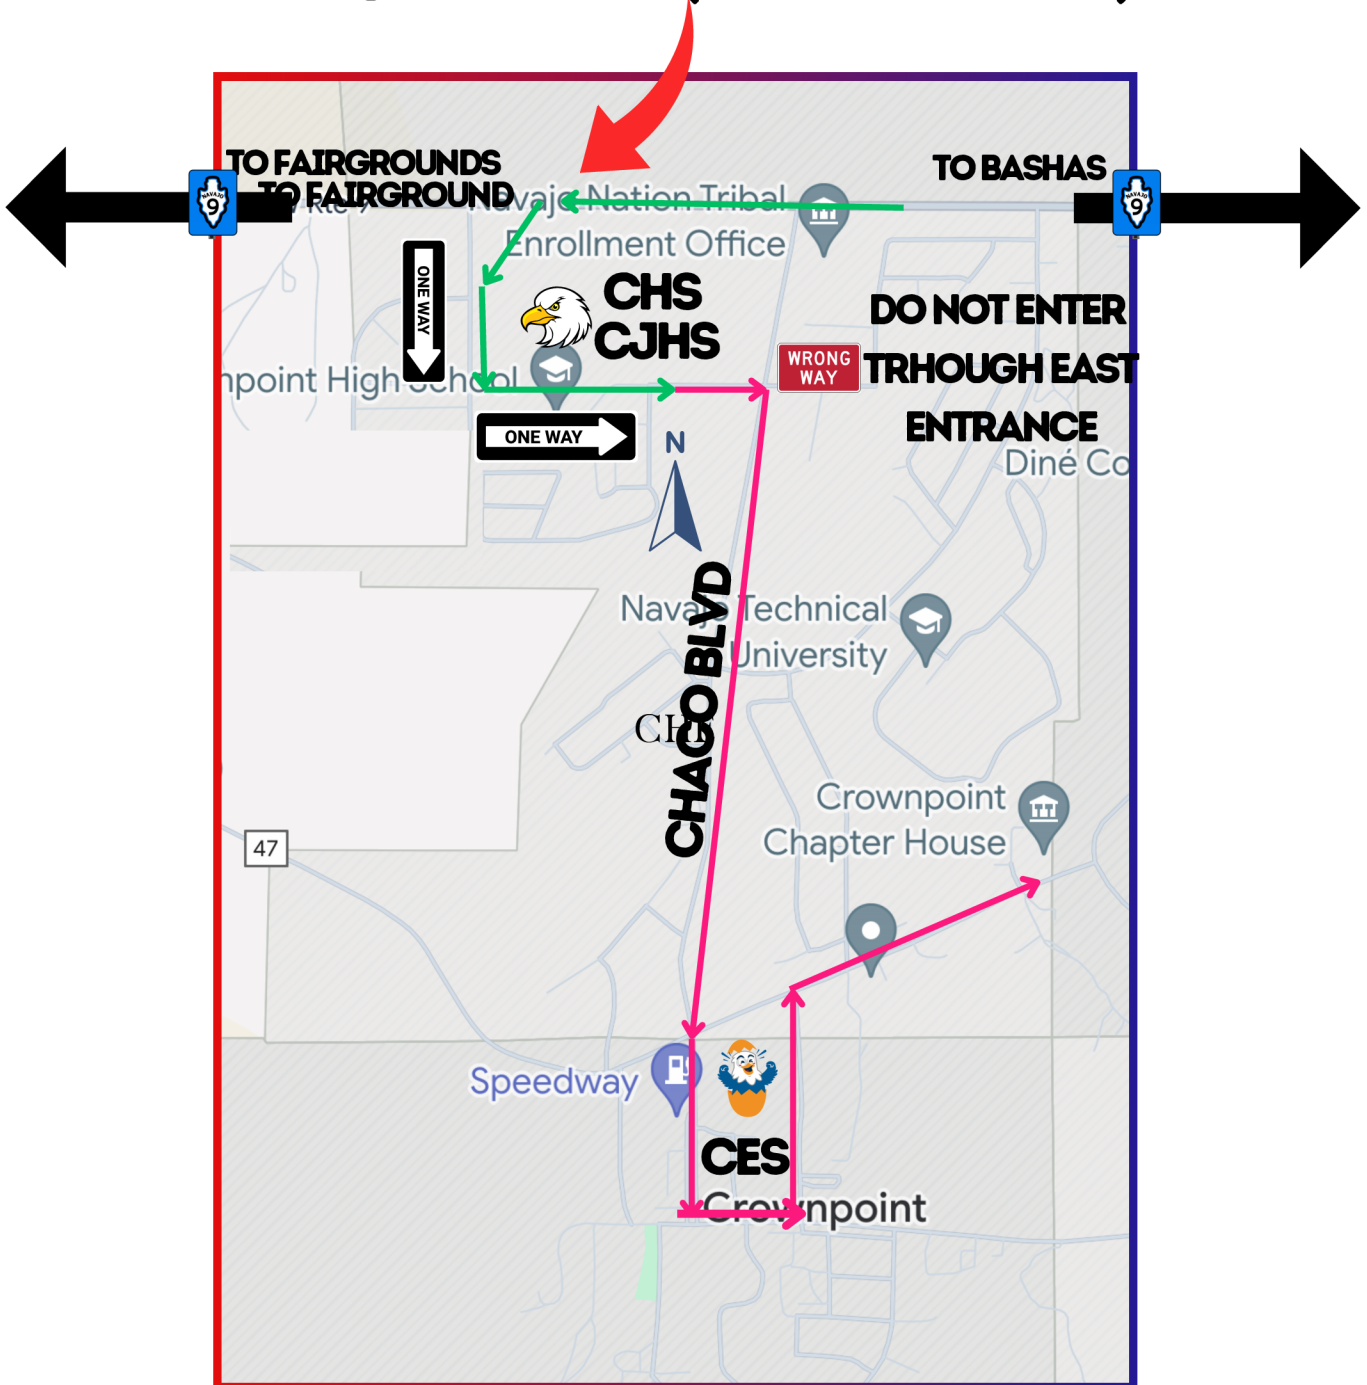

**EASTERN NAVAJO FAIR
PARADE ROUTE**

ENTER @ NORTH GATE (FOOTBALL ENTRANCE)

**LINE UP
PARADE ROUTE
18 MILES MOSTLY DOWN HILL**