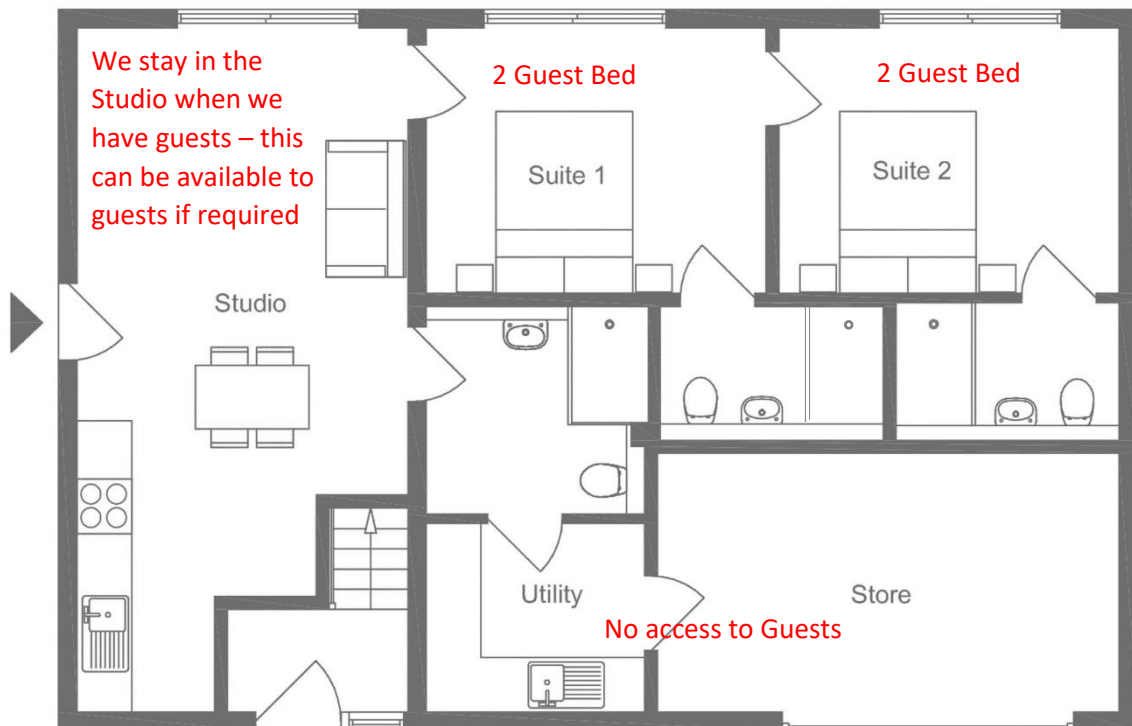

The Coach House can sleep up to 8 people – 4 Rooms, 3 En-suites

6 Guests in zip and link beds that can be Singles or Super Kings

2 Guests on single sofa beds

The Coach House

First Floor

The Coach House

Ground Floor

Suite 1 for 2 -160 per night

Suite 2 for 2- £160 per night

Studio for 2 if required - £160 per night