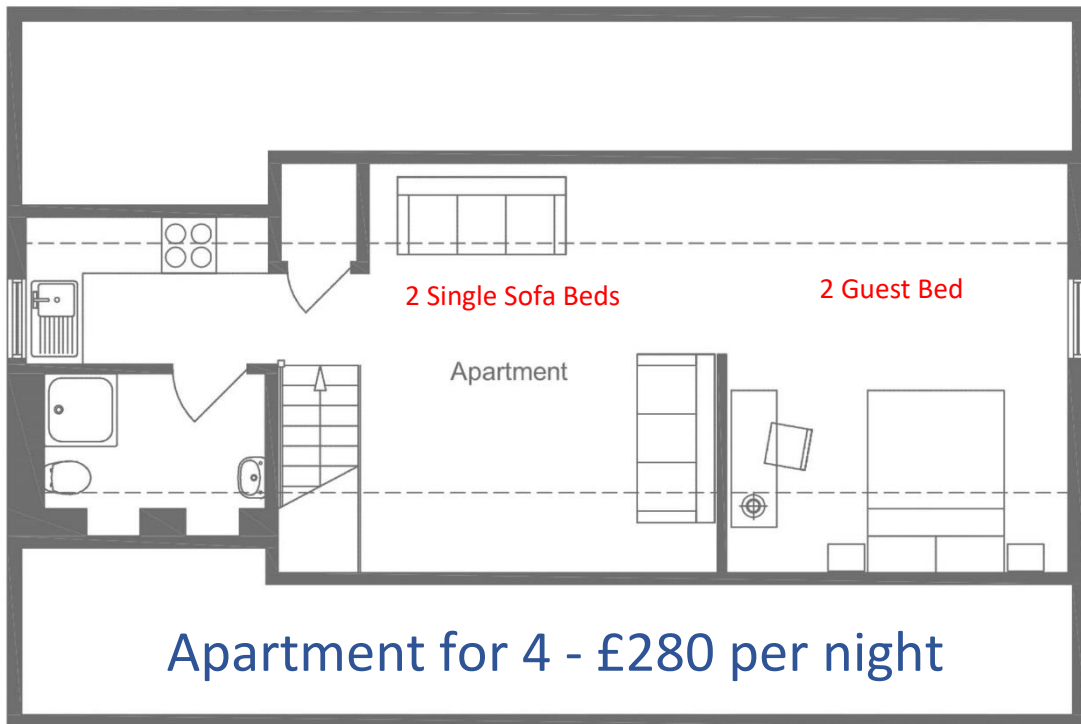

The Coach House can sleep up to 8 people – 4 Rooms, 3 En-suites

6 Guests in zip and link beds that can be Singles or Super Kings

2 Guests on single sofa beds

The Coach House

First Floor

The Coach House

Ground Floor

Suite 1 for 2 -160 per night

Suite 2 for 2- £160 per night

Studio for 2 if required - £160 per night