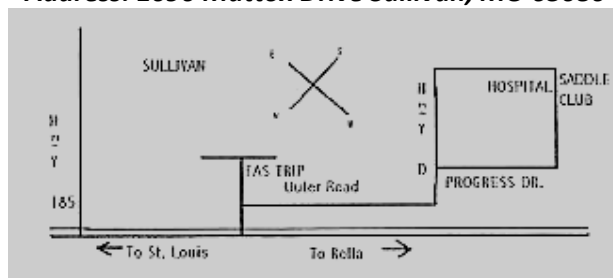

2020 FUN SHOWS

May 17th

October 4th
(Costume Class)

Start Time – 12 PM

1. Driving	12. Youth Barrels
2. Tiny Tot Leadline	13. Adult Barrels
3. Egg & Spoon	14. Speed & Action
4. Plug Race	15. Scurry Race
5. Pick-Up Race	16. Key Hole
6. Ribbon Race	17. Musical Sacks
7. Catalog Race	18. Ride A Buck
8. Pee Wee Flag	19. Pee Wee Poles
9. Youth Flag	20. Youth Poles
10. Adult Flag	21. Adult Poles
11. Pee Wee Barrels	

Ages as of January 1st

Tiny Tot: 7 & under   Pee Wee: 10 & under   Youth: 11-17   Adult: 18 & over

Gate Fee: $2.00
(Members & those 7 & under: Free)

Entry Fee: $8/Class or $15 Entire Show
$5.00/additional rider

Address: 1090 Mattox Drive Sullivan, MO 63080