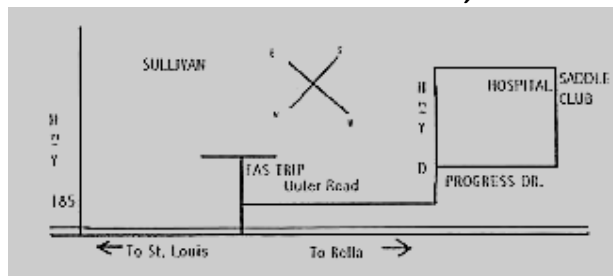

2020 OPEN SHOWS

May 2nd June 6^h August 1st September 5th
Start Time – 12 PM

1. <i>Driving</i>	17. <i>Adult Western Pleasure</i>
2. <i>Gaited Halter</i>	18. <i>Novice Versatility</i>
3. <i>Mare Halter</i>	19. <i>Open Versatility</i>
4. <i>Gelding Halter</i>	20. <i>Novice Non-Blue</i>
5. <i>Tiny Tot Halter</i>	21. <i>Open Non-Blue</i>
6. <i>Showmanship</i>	22. <i>Trail (runs concurrent with speed classes)</i>
7. <i>Tiny Tot Leadline</i>	23. <i>Speed Jumping</i>
8. <i>English Walk/Trot</i>	24. <i>Pee Wee Flag</i>
9. <i>English Pleasure</i>	25. <i>Youth Flag</i>
10. <i>Gaited Pleasure</i>	26. <i>Adult Flag</i>
11. <i>Country Pleasure</i>	27. <i>Pee Wee Barrels</i>
12. <i>Pee Wee Western Walk/Trot</i>	28. <i>Youth Barrels</i>
13. <i>Youth Western Walk/Trot</i>	29. <i>Adult Barrels</i>
14. <i>Adult Western Walk/Trot</i>	30. <i>Pee Wee Poles</i>
15. <i>Pee Wee Western Pleasure</i>	31. <i>Youth Poles</i>
16. <i>Youth Western Pleasure</i>	32. <i>Adult Poles</i>

Ages as of January 1st

Tiny Tot: 7 & under   Pee Wee: 10 & under   Youth: 11-17   Adult: 18 & over

Gate Fee: $2.00
(Members & those 7 & under: Free)

Entry Fee: $8/Class or $15 Entire Show
$5.00/Additional rider

Address: 1090 Mattox Drive Sullivan, MO 63080