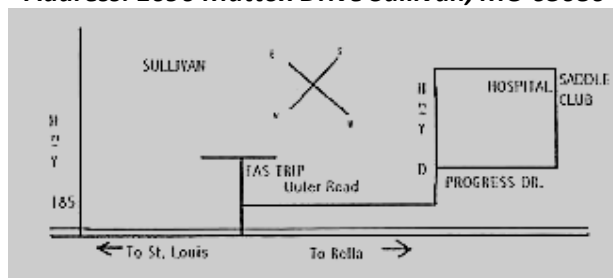

2021 FUN SHOWS

May 16th

October 3rd
(Costume Class)

Start Time – 12 PM

1. Driving	12. Youth Barrels
2. Tiny Tot Leadline	13. Adult Barrels
3. Egg & Spoon	14. Speed & Action
4. Plug Race	15. Scurry Race
5. Pick-Up Race	16. Key Hole
6. Ribbon Race	17. Musical Sacks
7. Catalog Race	18. Ride A Buck
8. Pee Wee Flag	19. Pee Wee Poles
9. Youth Flag	20. Youth Poles
10. Adult Flag	21. Adult Poles
11. Pee Wee Barrels	

Ages as of January 1st

Tiny Tot: 7 & under   Pee Wee: 10 & under   Youth: 11-17   Adult: 18 & over

Gate Fee: $2.00
(Members & those 7 & under: Free)

Entry Fee: $8/Class or $15 Entire Show
$5.00/additional rider

Address: 1090 Mattox Drive Sullivan, MO 63080