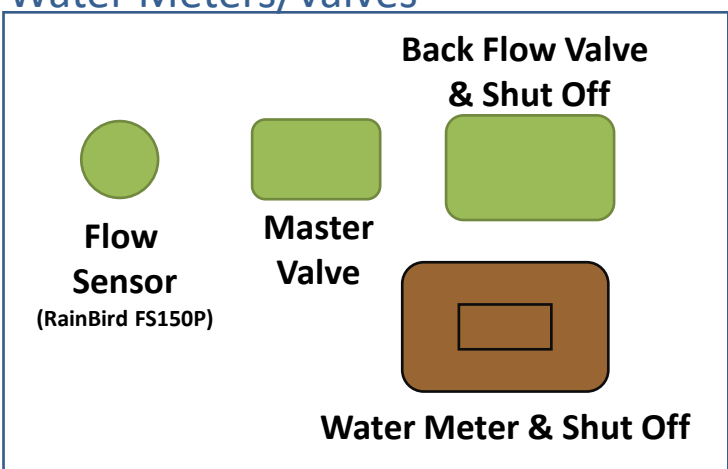

TIMBERLINE RIDGE

Laurel Park Irrigation Controller

Water Meters/Valves

Electrical Meter Locations:

1. Behind Entrance Monument
2. Behind Laurel Park Monument
3. Behind Wisteria Lane Monument
4. Behind Magnolia Circle Monument

- Control Panel behind monument
- Meters/Valves (see below)

Water Meters/Valves