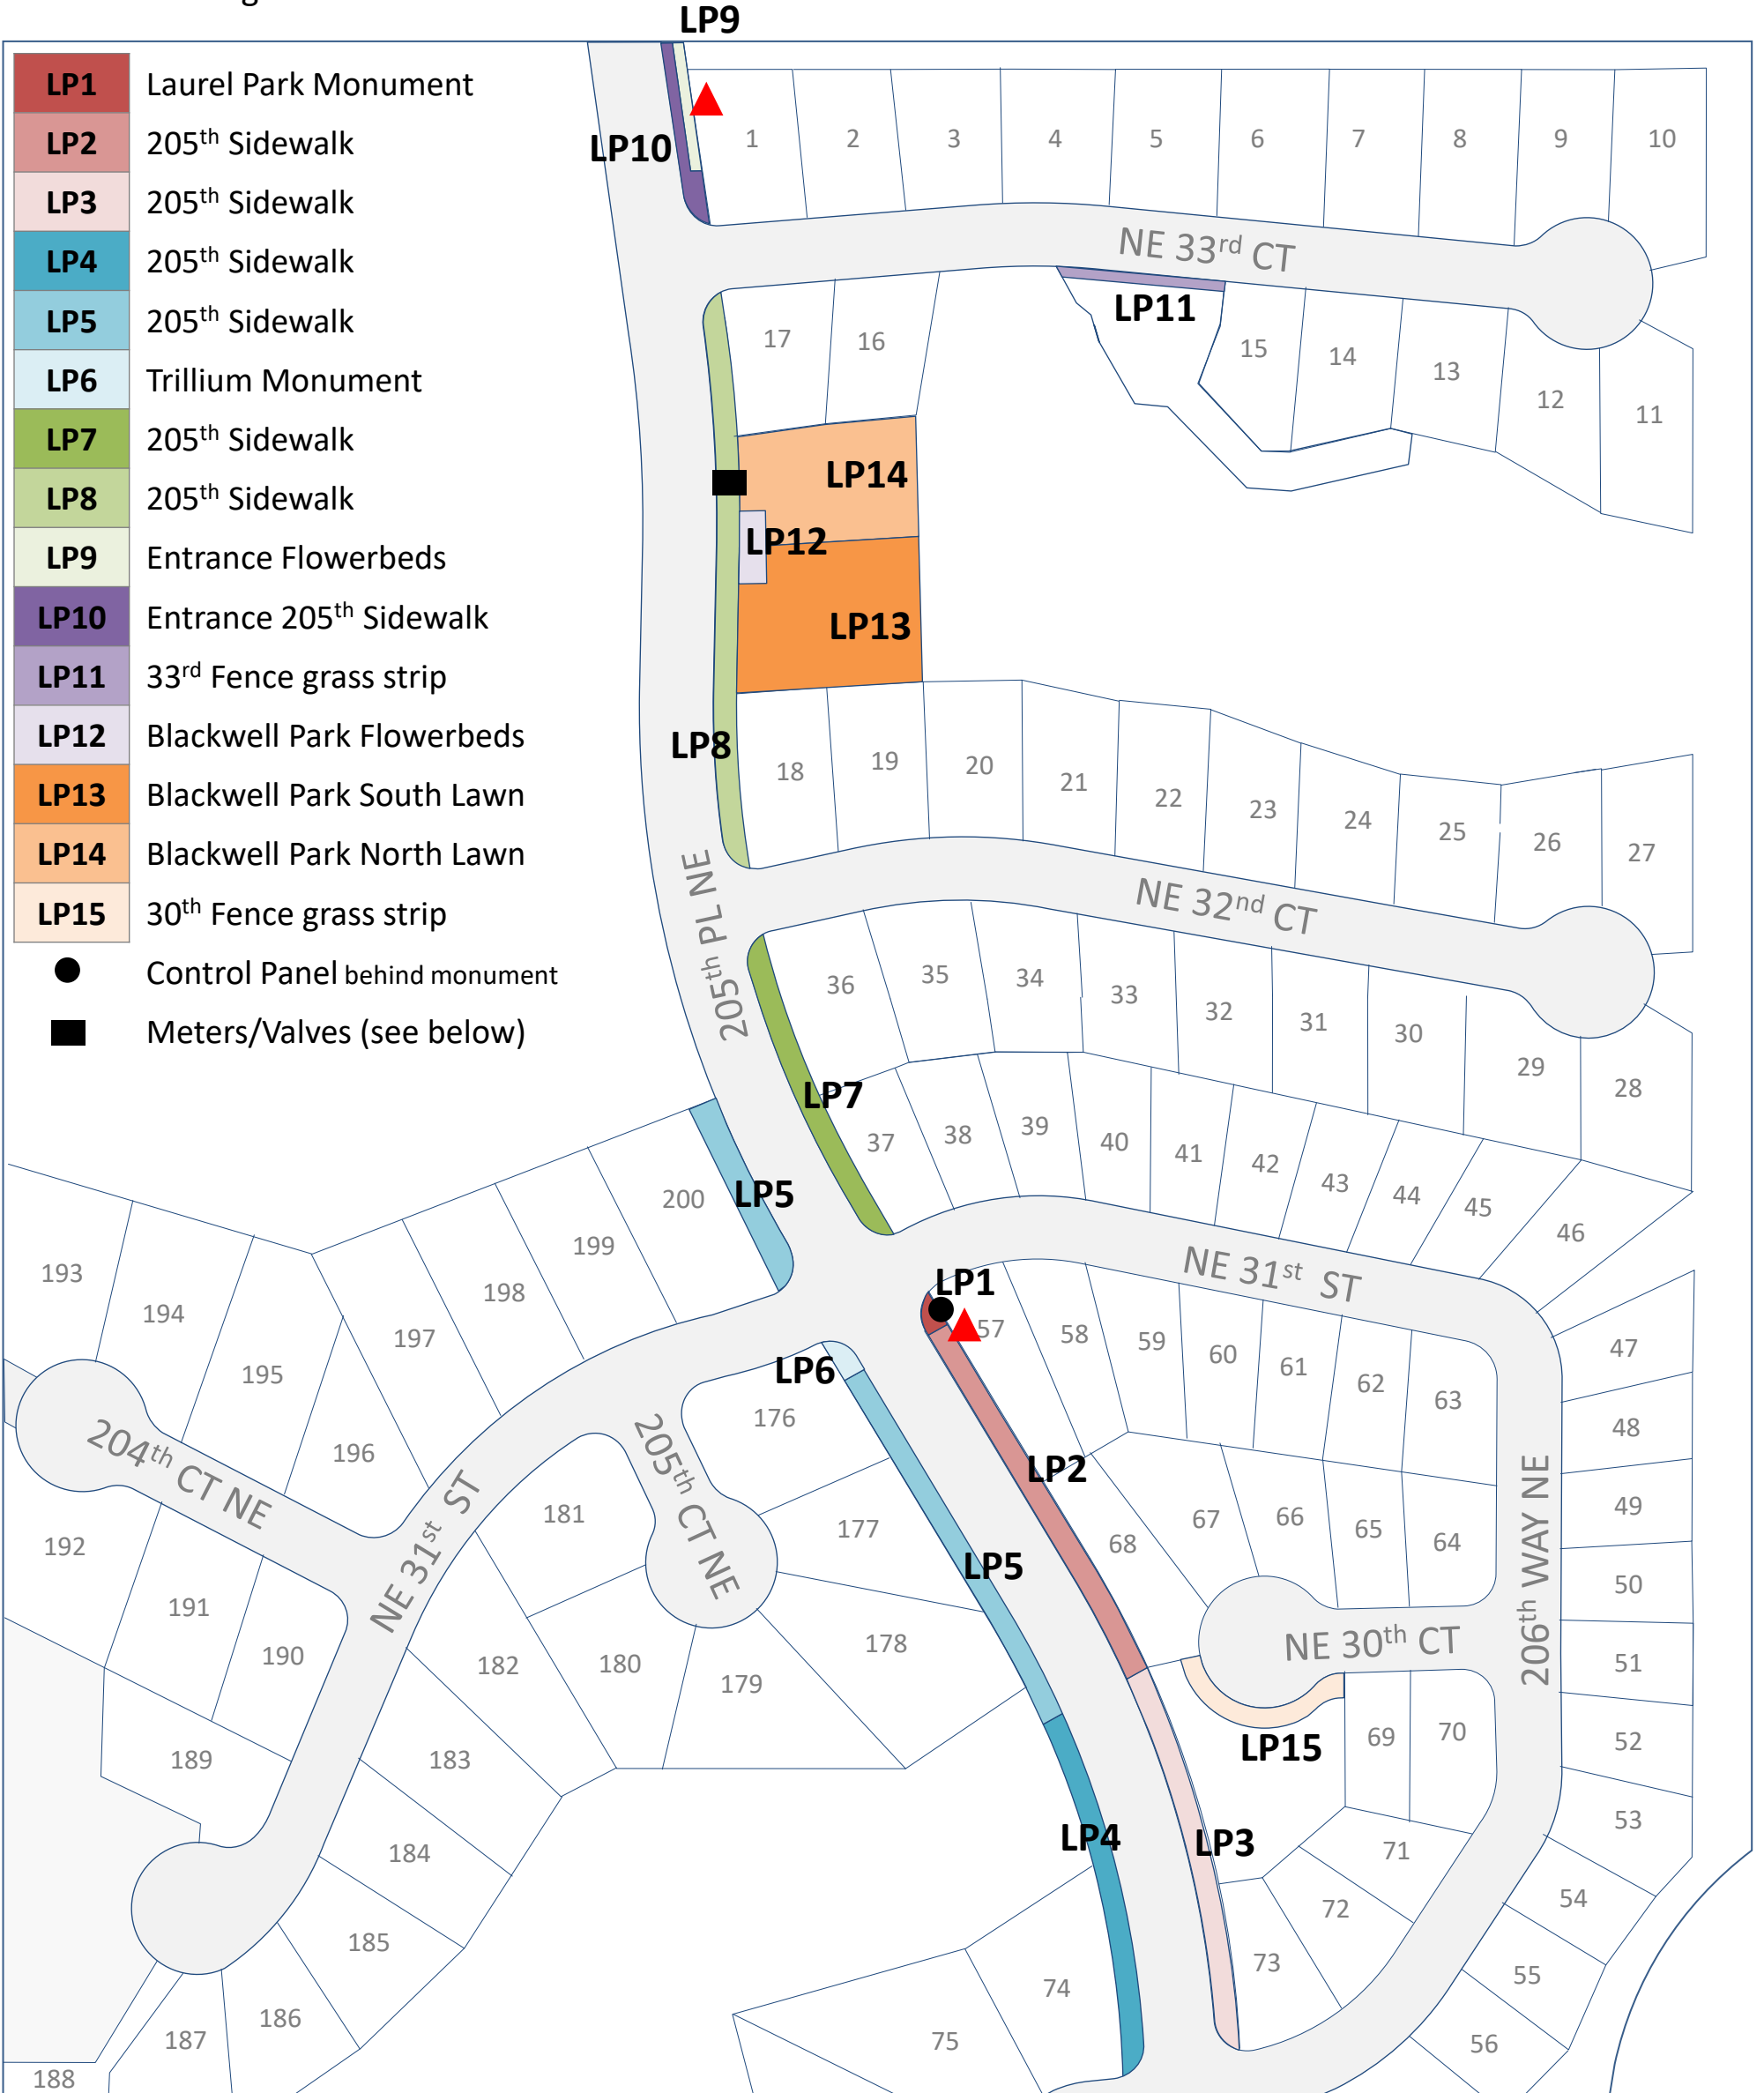

TIMBERLINE RIDGE

Laurel Park Irrigation Controller

Water Meters/Valves

Electrical Meter Locations:

1. Behind Entrance Monument
2. Behind Laurel Park Monument
3. Behind Wisteria Lane Monument
4. Behind Magnolia Circle Monument

TIMBERLINE RIDGE

Wisteria Irrigation Controller

- W1** 205th Sidewalk
- W2** 205th Sidewalk
- W3** Arbor Circle Monument
- W4** Magnolia Circle Monument
- W5** 205th Sidewalk
- W6** 205th Sidewalk
- W7** 205th Sidewalk
- W8** Wisteria Monument
- W9** 205th Sidewalk
- W10** Magnolia Lane Monument
- W11** 205th Sidewalk
- W12** Circle Park Trees & Shrubs
- W13** Circle Park Lawn
- W14** Circle Park Lawn
- W15** Playground Park Lawn
- W16** Tennis Court Park Lawn
- W17** Tennis Court Park Lawn
- W18** Tennis Court Park Lawn
- W19** Tennis Court Park Lawn
- W20** Playground Shrubs
- W21** Playground Shrubs
- W22** Tennis Court Park Shrubs
- W23** 205th Sidewalk
- W24** 205th Sidewalk

- Control Panel behind monument
- Meters/Valves (see below)

Water Meters/Valves