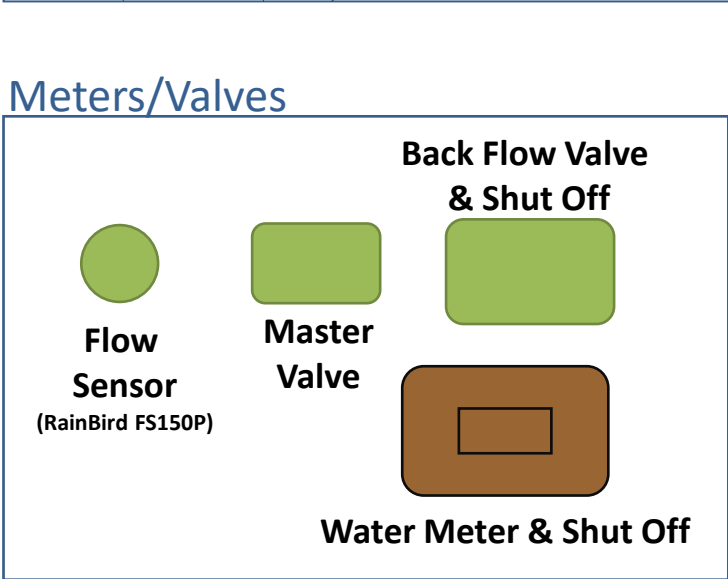

TIMBERLINE RIDGE

Laurel Park Irrigation Controller

TIMBERLINE RIDGE

Wisteria Irrigation Controller

- W1** 205th Sidewalk
- W2** 205th Sidewalk
- W3** Arbor Circle Monument
- W4** Magnolia Circle Monument
- W5** 205th Sidewalk
- W6** 205th Sidewalk
- W7** 205th Sidewalk
- W8** Wisteria Monument
- W9** 205th Sidewalk
- W10** Magnolia Lane Monument
- W11** 205th Sidewalk
- W12** Circle Park Trees & Shrubs
- W13** Circle Park Lawn
- W14** Circle Park Lawn
- W15** Playground Park Lawn
- W16** Tennis Court Park Lawn
- W17** Tennis Court Park Lawn
- W18** Tennis Court Park Lawn
- W19** Tennis Court Park Lawn
- W20** Playground Shrubs
- W21** Playground Shrubs
- W22** Tennis Court Park Shrubs
- W23** 205th Sidewalk
- W24** 205th Sidewalk

- Control Panel behind monument
- Meters/Valves (see below)

Meters/Valves