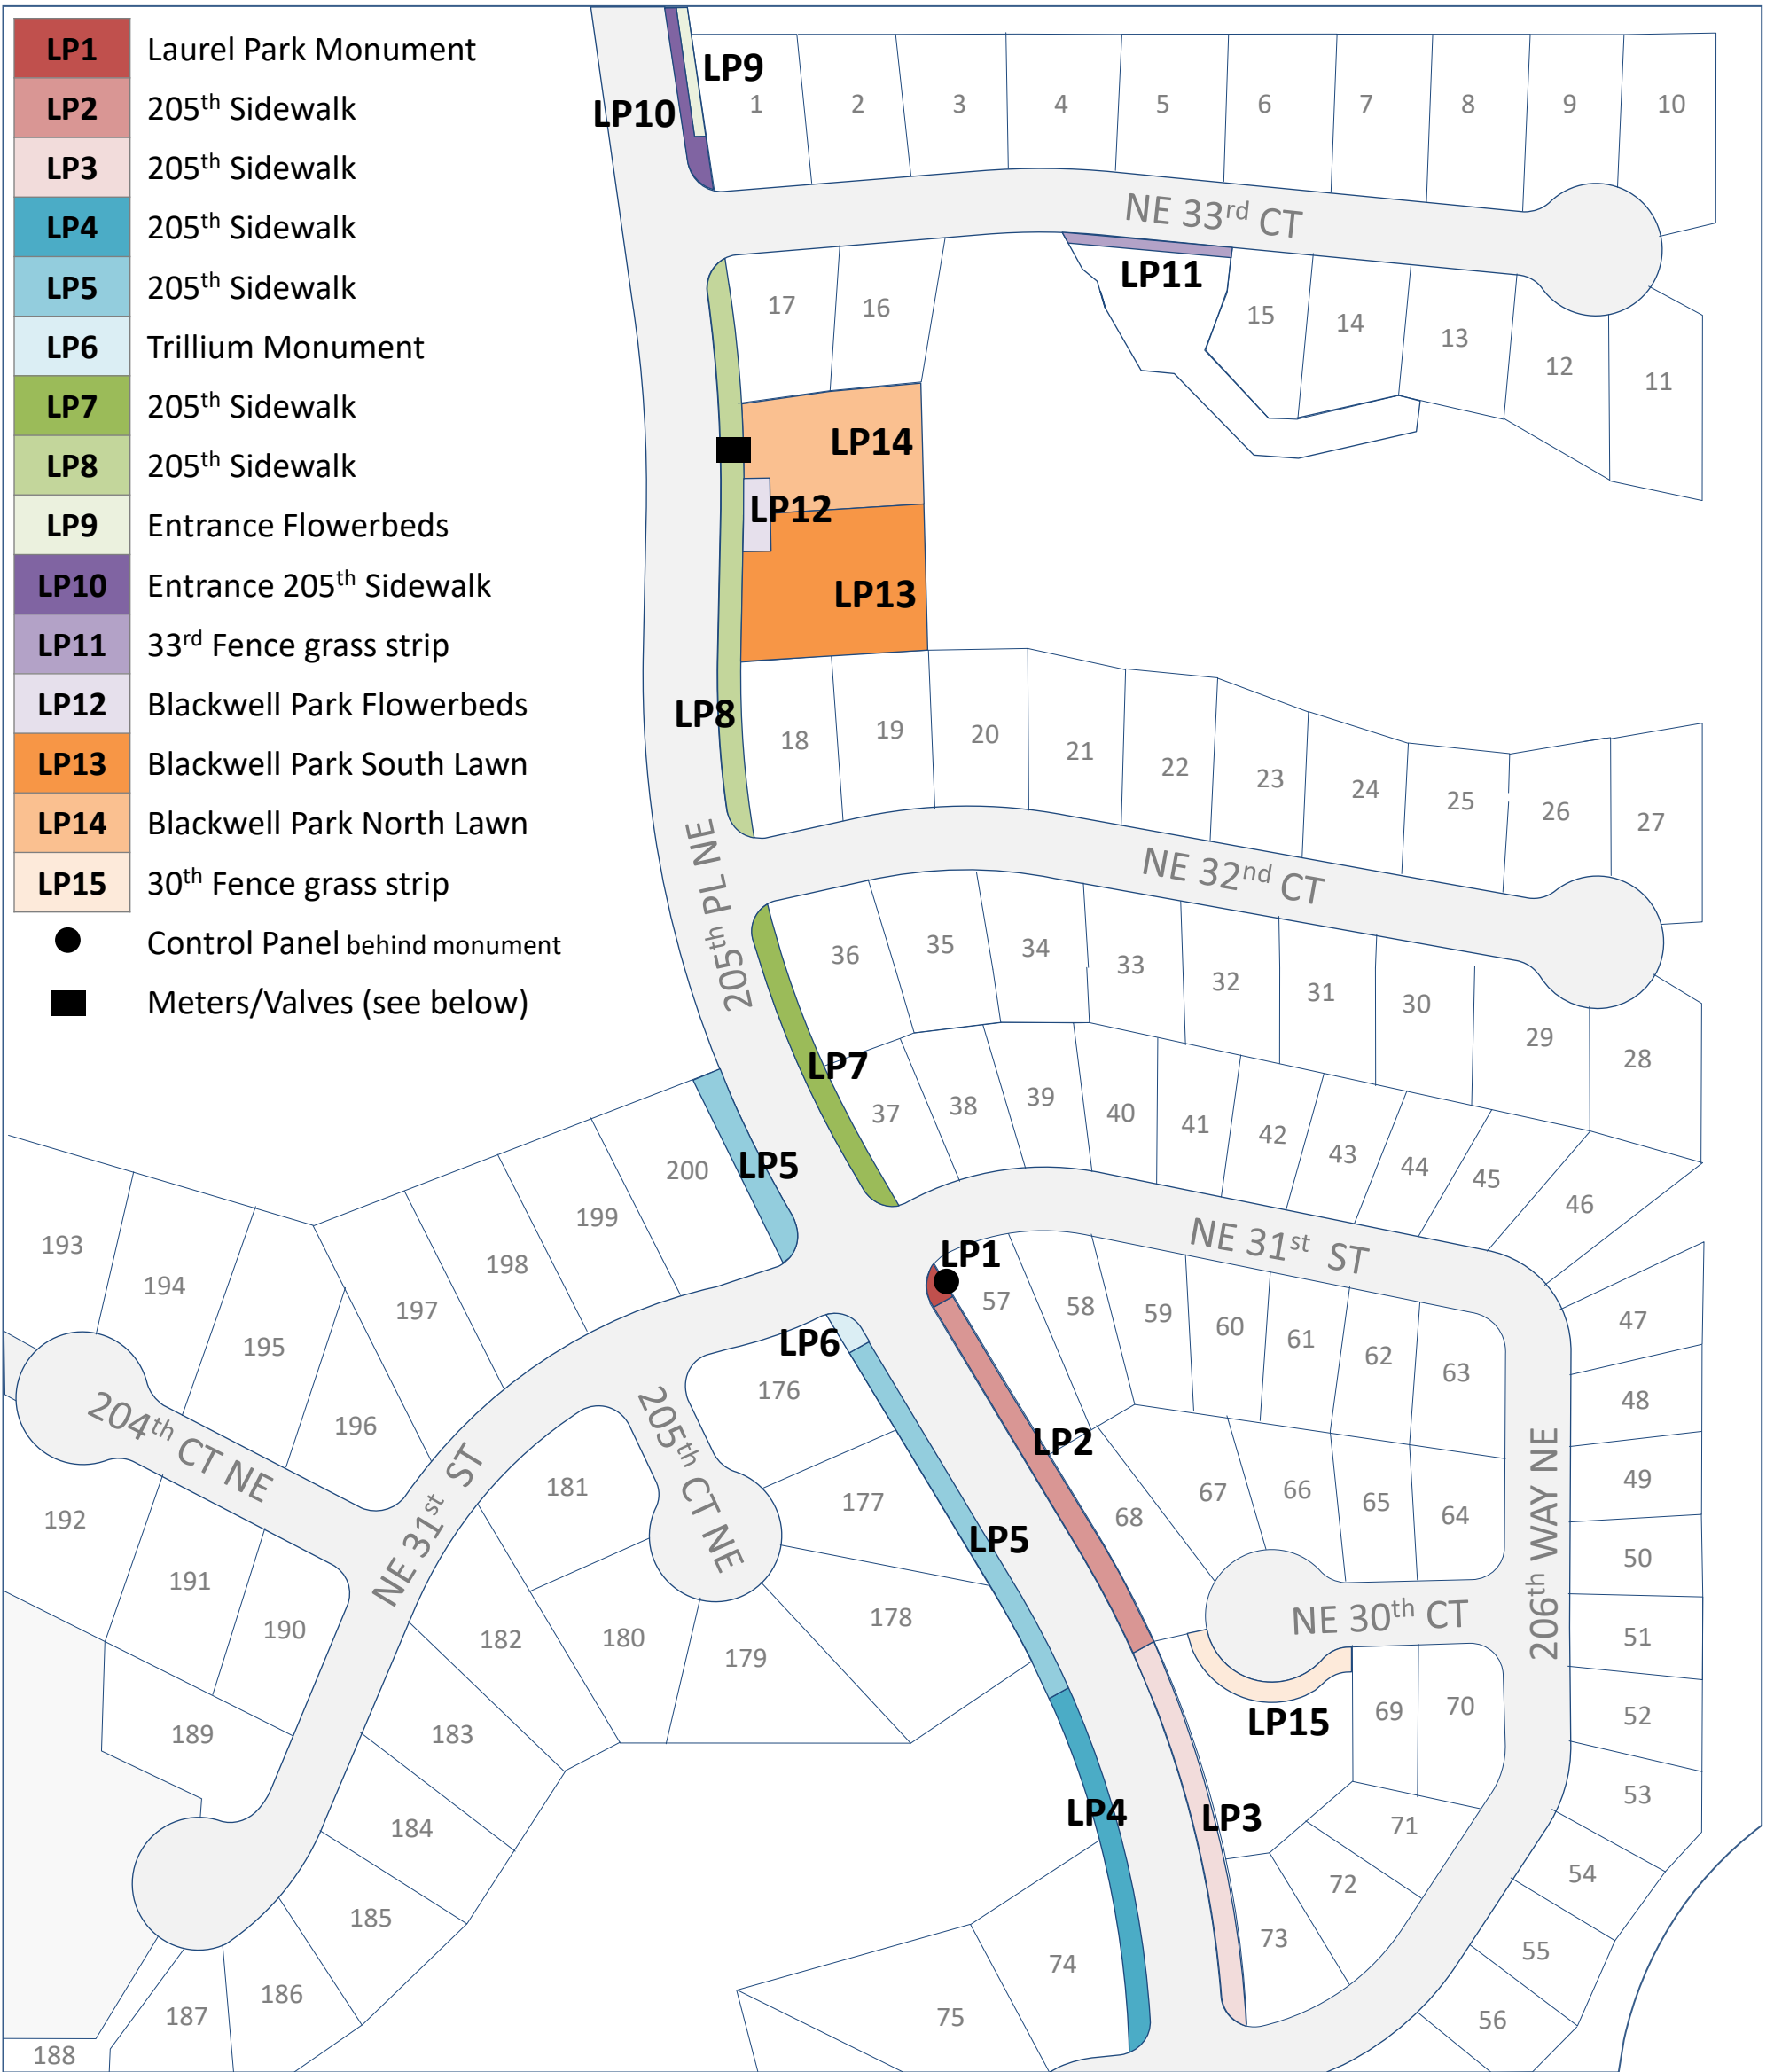

TIMBERLINE RIDGE

Laurel Park Irrigation Controller

TIMBERLINE RIDGE

Wisteria Irrigation Controller

- W1** 205th Sidewalk
- W2** 205th Sidewalk
- W3** Arbor Circle Monument
- W4** Magnolia Circle Monument
- W5** 205th Sidewalk
- W6** 205th Sidewalk
- W7** 205th Sidewalk
- W8** Wisteria Monument
- W9** 205th Sidewalk
- W10** Magnolia Lane Monument
- W11** 205th Sidewalk
- W12** Circle Park Trees & Shrubs
- W13** Circle Park Lawn
- W14** Circle Park Lawn
- W15** Playground Park Lawn
- W16** Tennis Court Park Lawn
- W17** Tennis Court Park Lawn
- W18** Tennis Court Park Lawn
- W19** Tennis Court Park Lawn
- W20** Playground Shrubs
- W21** Playground Shrubs
- W22** Tennis Court Park Shrubs
- W23** 205th Sidewalk
- W24** 205th Sidewalk

- Control Panel behind monument
- Meters/Valves (see below)

Meters/Valves