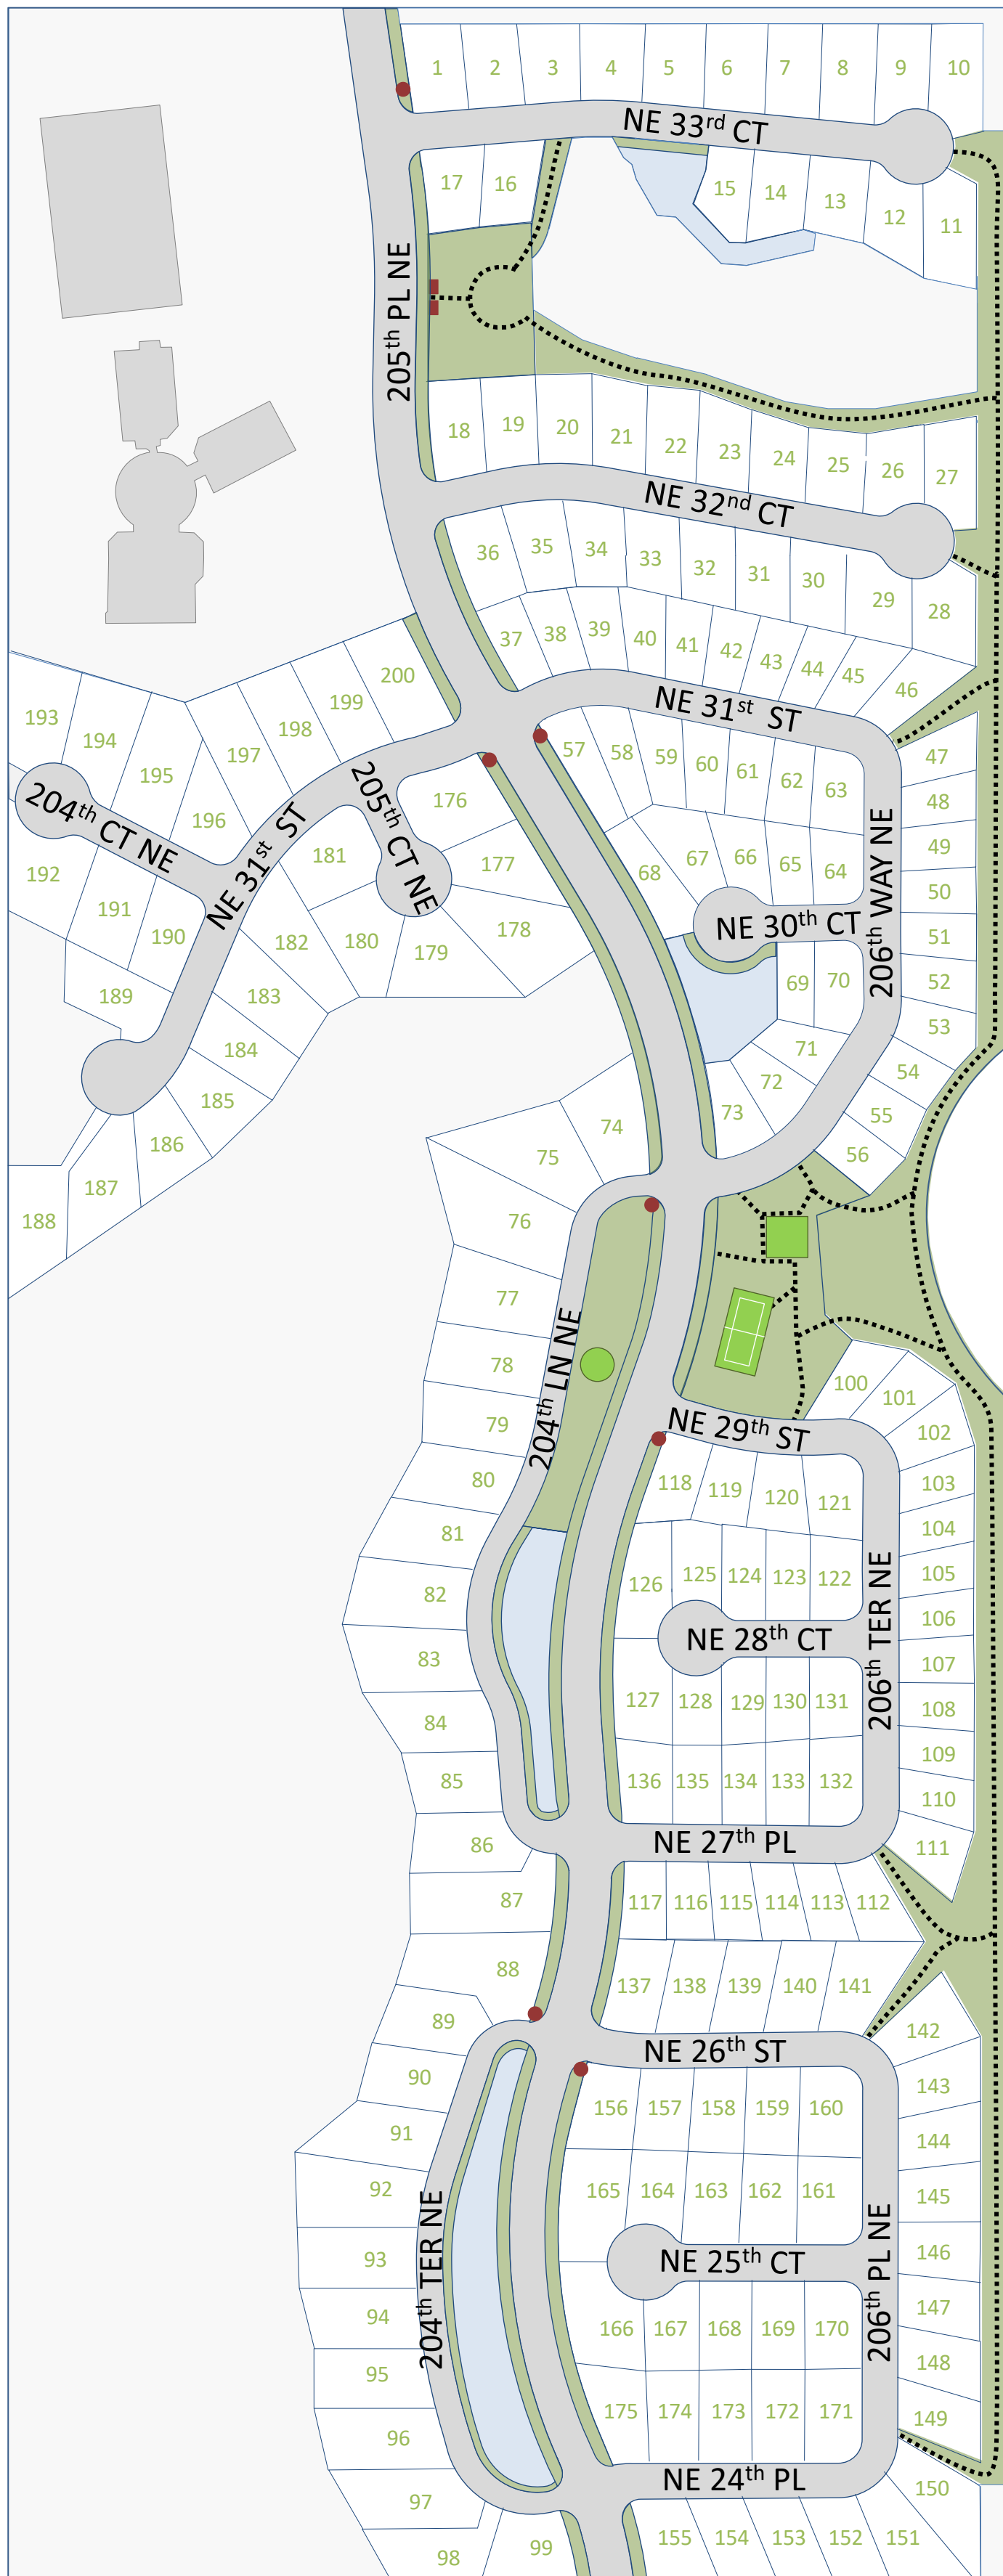

TIMBERLINE RIDGE

Landscape Maintenance Map

● Monument

■ Flower Bed

..... Walking Paths & Trails

■ TR HOA Maintained Areas

■ City of Sammamish Water Detention Area