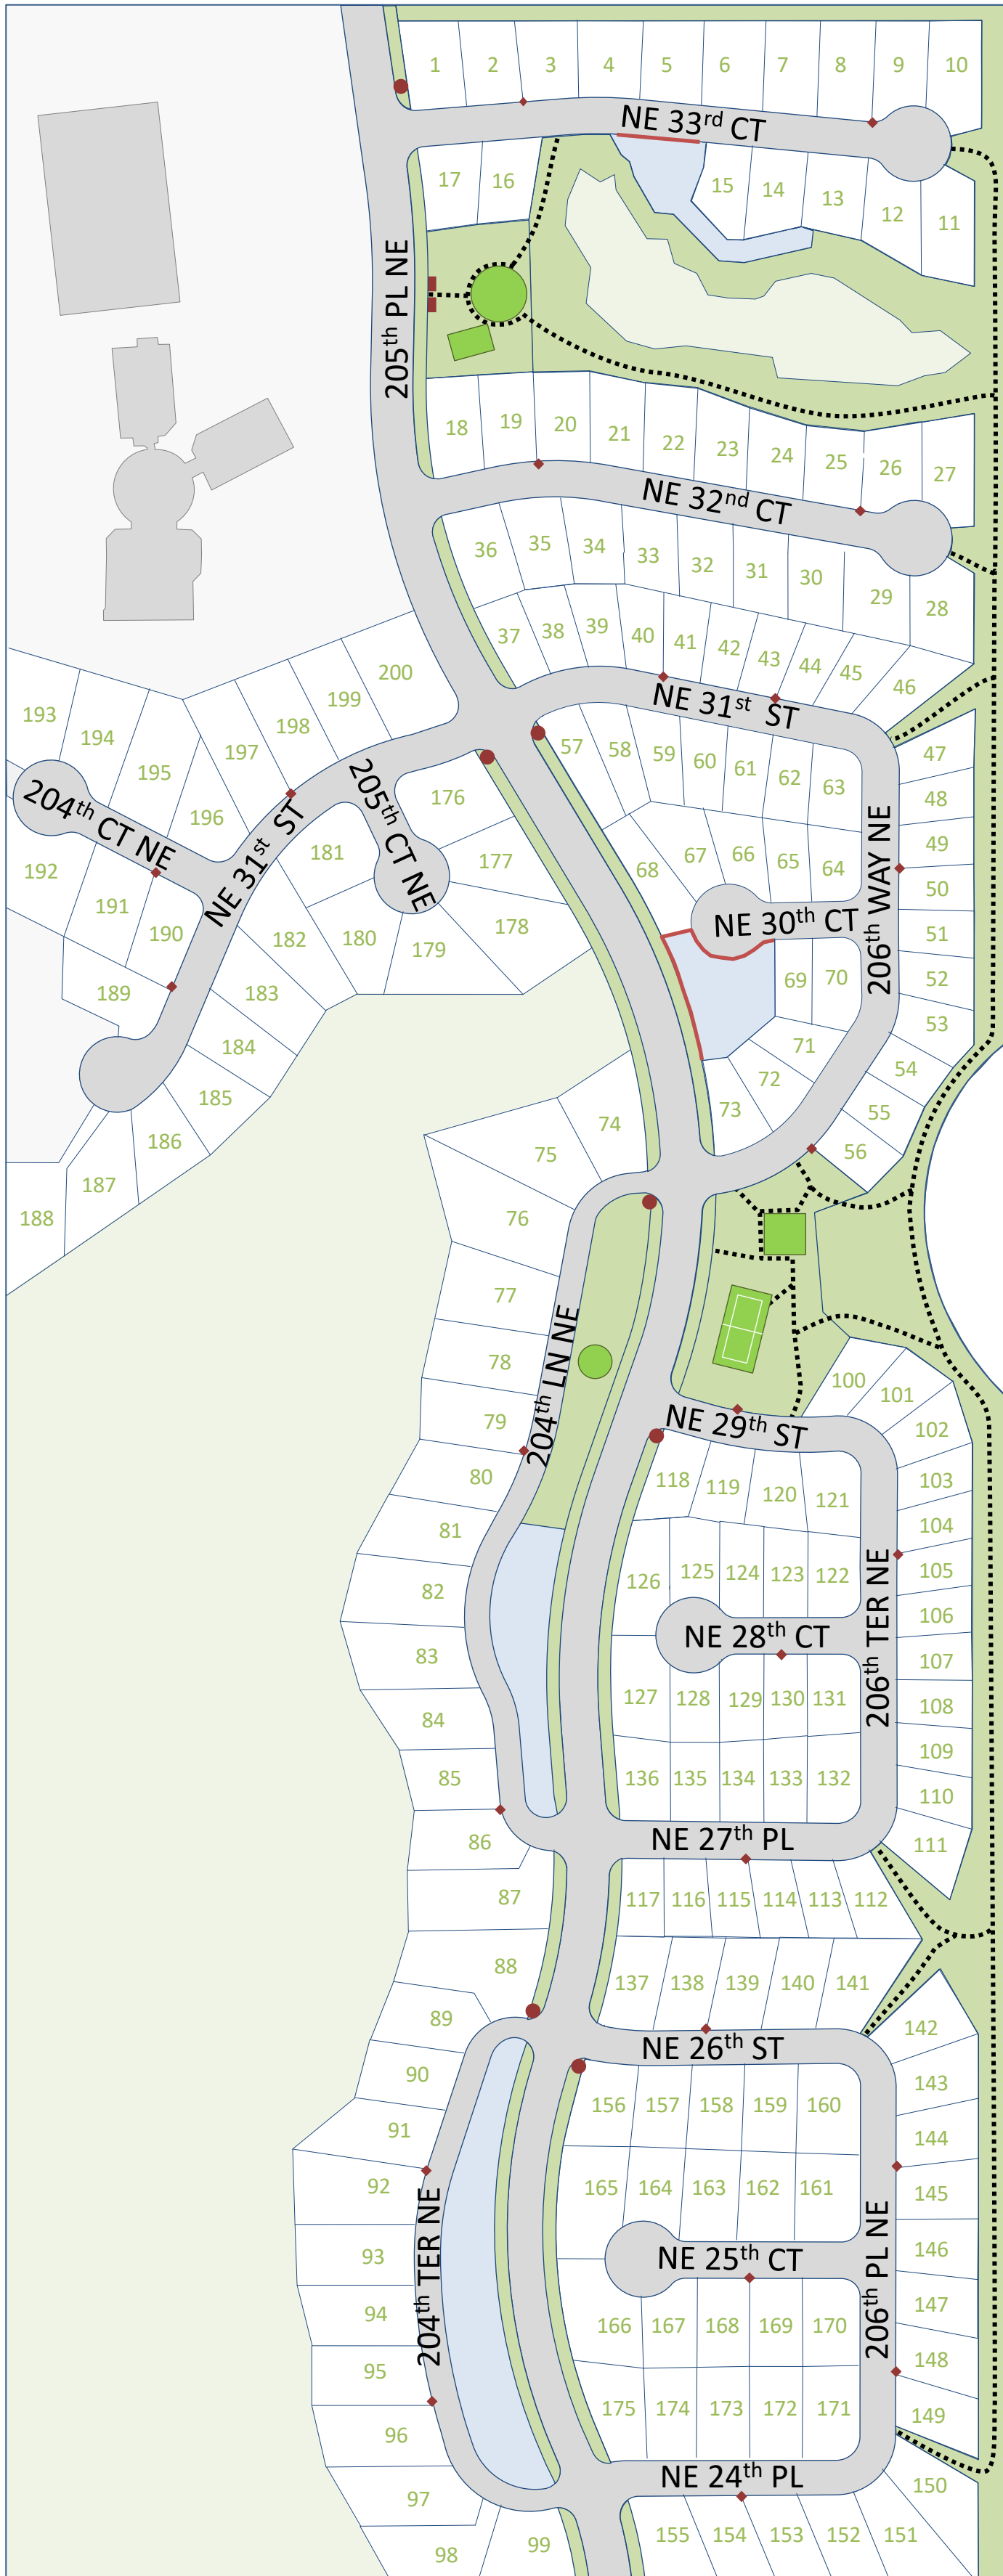

TIMBERLINE RIDGE

- ◆ Mailbox Kiosk
- Monument
- Flower Bed
- Blackwell Playground
- Sport Court Playground
- Sport Court
- Circle Park
- ⋯ Walking Paths & Trails
- HOA Maintained Fencing
- TR HOA Critical (Protected Growth) Area
- TR HOA Maintained Areas
- City of Sammamish Water Detention Area