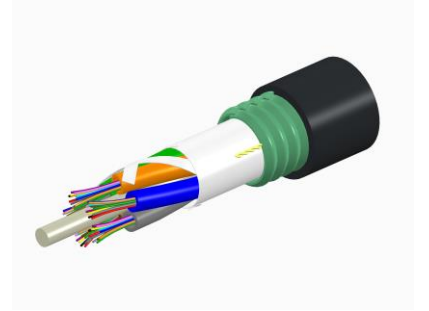

760053280

Fiber OSP cable, Tera SPEED® Single Jacket/Single Armor, Gel-Free, Stranded Loose Tube, 12 fibers , Single mode G.652.D and G.657.A1, Feet jacket marking, Black jacket colour

760098442

Fiber OSP cable, Tera SPEED® Single Jacket/Single Armor, Gel-Free, 4 fiber , Stranded Loose Tube, Single mode G.652.D and G.657.A1, Feet jacket marking, Black jacket colour

1671000-8

Fiber Optic Panel, 1 U, 19 in, unloaded for holding up to 24 LC/UPC duplex adapters, black

1671281-1

Universal Splice Tray FOOSC-500 Fiber Optic Splice Tray Kit, SMOUV

6457567-4

Fiber Optic Duplex Adapter, Single mode, LC/UPC, ceramic sleeve, blue, flanged with metal clip, white dust caps

6536880-2

Fiber Optic Pigtail, Simplex, Single mode, LC/UPC to Stub, 2 m