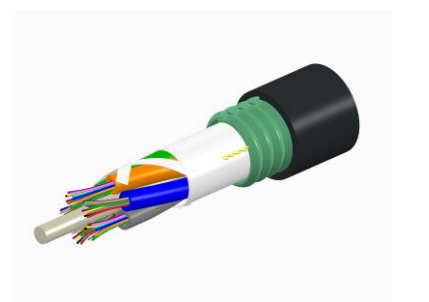

760053280

Fiber OSP cable, Tera SPEED® Single Jacket/Single Armor, Gel-Free, Stranded Loose Tube, 12 fibers , Single mode G.652.D and G.657.A1, Feet jacket marking, Black jacket colour

760098442

Fiber OSP cable, Tera SPEED® Single Jacket/Single Armor, Gel-Free, 4 fiber , Stranded Loose Tube, Single mode G.652.D and G.657.A1, Feet jacket marking, Black jacket colour

1671000-8

Fiber Optic Panel, 1 U, 19 in, unloaded for holding up to 24 LC/UPC duplex adapters, black

1671281-1

Universal Splice Tray FOOSC-500 Fiber Optic Splice Tray Kit, SMOUV

6457567-4

Fiber Optic Duplex Adapter, Single mode, LC/UPC, ceramic sleeve, blue, flanged with metal clip, white dust caps

6536880-2

Fiber Optic Pigtail, Simplex, Single mode, LC/UPC to Stub, 2 m