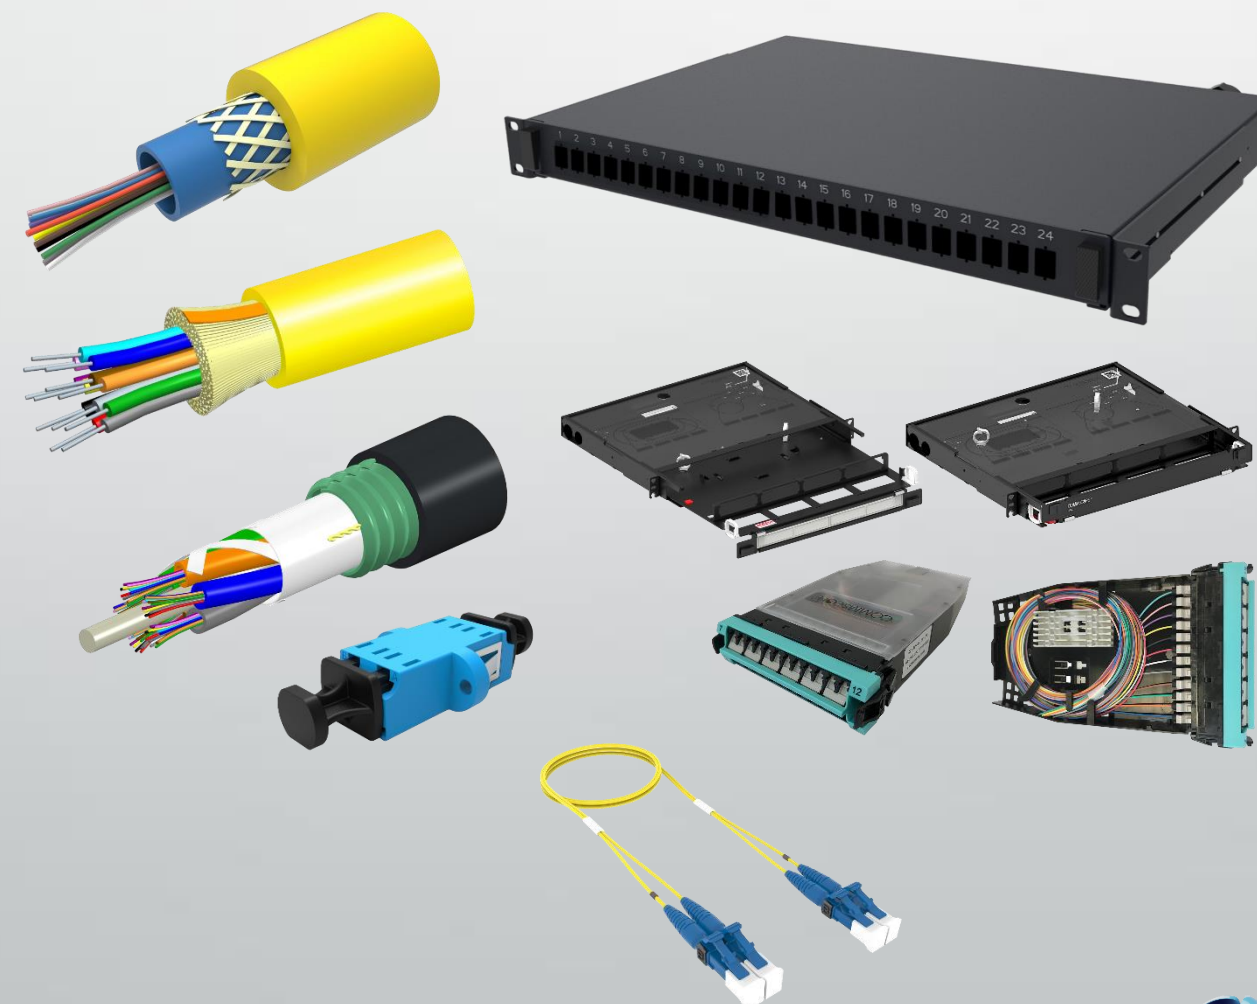

Brands:

- COMMSCOPE
- D-LINK
- TOTEN
- MIDDLE EAST

COMMSCOPE®

COMMSCOPE pushes the boundaries of communications technology to create the world's most advanced networks.

CAT 6, 6A, 7 Cables & Accessories

Fiber optic Cables & Accessories

D-Link infrastructure solutions powers hospital networks so that life-saving operations can be carried out. D-Link connects vast knowledge centers in the heart of the universities and research institutes, enabling critical scientific break-through.

TOTEN

G3 SERVER/NETWORK CABINETS

Standards:

Comply with ANSI/EIA RS-310-D, IEC297-2, DIN41494;PART1, DIN41494;PART7, ETSI standard.

Features:

- Exquisite design with precise dimension and craftsmanship.
- Hexagonal reticular high-density vented plate front door and rear door.
- Adjustable feet and heavy duty castors are available at the same time.
- Several lockable cable entry on top cover and bottom panel with adjustable sizes.
- Optional plinth enables cabinet to stay in a fixed position, meeting requirements of under-base cable entry/ventilation and prevention.
- Efficient cabinet baying kit(patent).
 - Removable side panels, easy to install and maintain.
 - Around 1/2~2/3 of original assembled volume when flat pack.

MIDDLE EAST

Crafted with precision and cutting-edge technology, MIDDLE EAST racks embody industrial excellence. Each component is precisely designed to withstand the demands of modern business, ensuring your data stays secure and accessible.