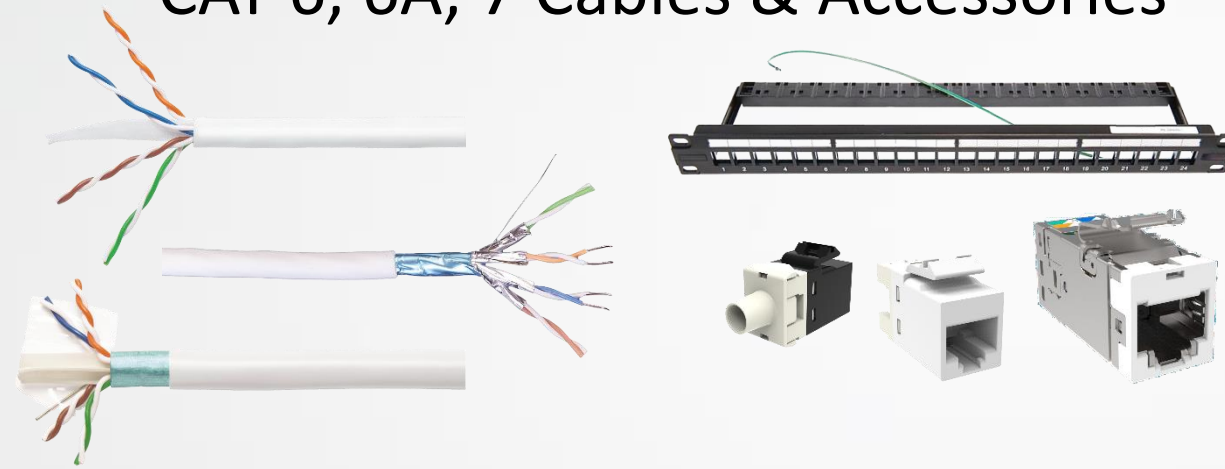

COMMSCOPE®

COMMSCOPE pushes the boundaries of communications technology to create the world's most advanced networks.

CAT 6, 6A, 7 Cables & Accessories