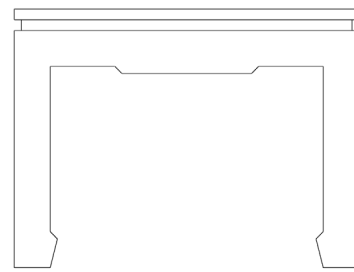

LF050113A

ALL OUR FURNITURE MODELS OFFER COMPLETE CUSTOMIZATION, ALLOWING YOU TO TAILOR EVERY ASPECT TO YOUR PREFERENCES. FROM ADJUSTING SIZES TO SELECTING MATERIALS AND REFINING DESIGNS, WE ENSURE YOUR FURNITURE PERFECTLY SUITS YOUR SPACE AND STYLE.

SELECT YOUR PREFERRED MING-STYLE LEG FROM OUR VARIED OPTIONS TO CUSTOMIZE YOUR FURNITURE TO YOUR TASTE AND STYLE. [CHECK PAGE 50](#)

AVAILABLE DESIGN OPTIONS:

- CONSOLE TABLE / **LF050113B**
- GAME TABLE/ **LF050113C**
- SIDE TABLE / **LF050113D**

FINISH OPTIONS:

- *TWA RAFFIA/ GRASSCLOTH
- LACQUER FINISH
- **CLIENT EXTERNAL GRASSCLOTH

SIDE VIEW

* WE PROVIDE THE RAFFIA OR GRASSCLOTH DESIGNER CAN SELECT NATURAL COLOR OR PAINTED LACQUER COLOR OVER THE RAFFIA OR GRASSCLOTH.

** WE NEED TO TEST THE DURABILITY AND STRENGTH OF THE RAFFIA OR GRASS CLOTH, THE DESIGNER PROVIDES THE MATERIAL FOR THE TEST AND THE GARDEN NECESSARY TO WRAPPING THE FURNITURE.