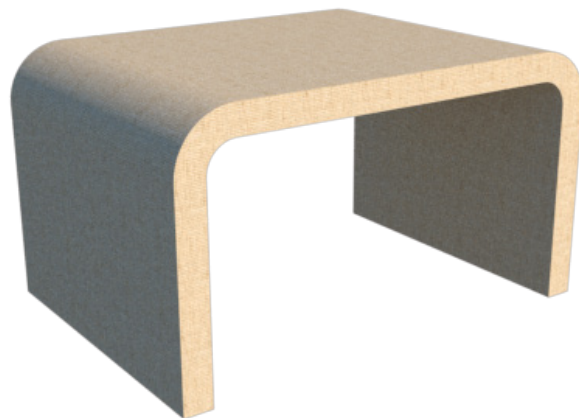

AVAILABLE DESIGN OPTIONS:

- CONSOLE TABLE / **LF050125B**
- SIDE TABLE / **LF050125C**

FINISH OPTIONS:

- *TWA RAFFIA/ GRASSCLOTH
- LACQUER FINISH
- **CLIENT EXTERNAL GRASSCLOTH

FRONT VIEW

SIDE VIEW

3D VIEW

* WE PROVIDE THE RAFFIA OR GRASSCLOTH DESIGNER CAN SELECT NATURAL COLOR OR PAINTED LACQUER COLOR OVER THE RAFFIA OR GRASSCLOTH.