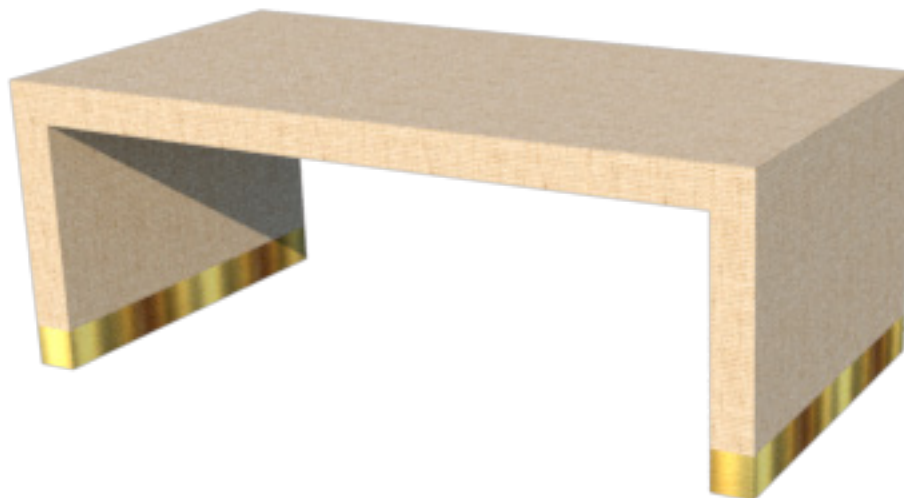

DESIGN OPTION AVAILABLE:

- CONSOLE TABLE / **LF050124B**
- SIDE TABLE / **LF050124C**

FINISH OPTIONS:

- *TWA RAFFIA/ GRASSCLOTH
- LACQUER FINISH
- **CLIENT EXTERNAL GRASSCLOTH

FRONT VIEW

SIDE VIEW

3D VIEW

* WE PROVIDE THE RAFFIA OR GRASSCLOTH DESIGNER CAN SELECT NATURAL COLOR OR PAINTED LACQUER COLOR OVER THE RAFFIA OR GRASSCLOTH.