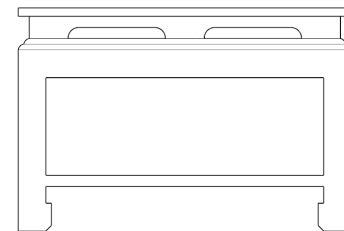

CLASSIC ASIAN MING STYLE WITH SHELF

LF050116A

ALL OUR FURNITURE MODELS OFFER COMPLETE CUSTOMIZATION, ALLOWING YOU TO TAILOR EVERY ASPECT TO YOUR PREFERENCES. FROM ADJUSTING SIZES TO SELECTING MATERIALS AND REFINING DESIGNS, WE ENSURE YOUR FURNITURE PERFECTLY SUITS YOUR SPACE AND STYLE.

SELECT YOUR PREFERRED MING-STYLE LEG FROM OUR VARIED OPTIONS TO CUSTOMIZE YOUR FURNITURE TO YOUR TASTE AND STYLE. [CHECK PAGE 50](#)

DESIGN OPTION AVAILABLE:

- CONSOLE TABLE / **LF050116B**
- SIDE TABLE / **LF050116C**

FINISH OPTIONS:

- *TWA RAFFIA/ GRASSCLOTH
- LACQUER FINISH
- **CLIENT EXTERNAL GRASSCLOTH

FRONT VIEW

SIDE VIEW

* WE PROVIDE THE RAFFIA OR GRASSCLOTH DESIGNER CAN SELECT NATURAL COLOR OR PAINTED LACQUER COLOR OVER THE RAFFIA OR GRASSCLOTH.

** WE NEED TO TEST THE DURABILITY AND STRENGTH OF THE RAFFIA OR GRASS CLOTH, THE DESIGNER PROVIDES THE MATERIAL FOR THE TEST AND THE GARDEN NECESSARY TO WRAPPING THE FURNITURE.