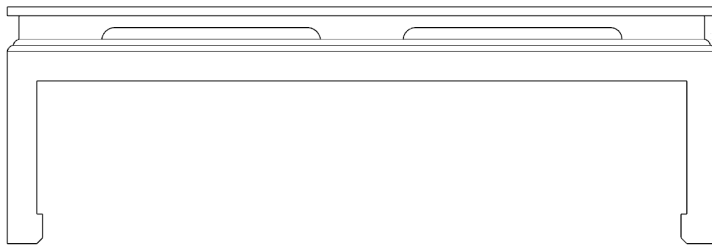

LF050115A

ALL OUR FURNITURE MODELS OFFER COMPLETE CUSTOMIZATION, ALLOWING YOU TO TAILOR EVERY ASPECT TO YOUR PREFERENCES. FROM ADJUSTING SIZES TO SELECTING MATERIALS AND REFINING DESIGNS, WE ENSURE YOUR FURNITURE PERFECTLY SUITS YOUR SPACE AND STYLE.

SELECT YOUR PREFERRED MING-STYLE LEG FROM OUR VARIED OPTIONS TO CUSTOMIZE YOUR FURNITURE TO YOUR TASTE AND STYLE. CHECK PAGE 50

AVAILABLE DESIGN OPTIONS:

- CONSOLE TABLE / **LF050115B**
- GAME TABLE/ **LF050115C**
- SIDE TABLE / **LF050115D**

FINISH OPTIONS:

- *TWA RAFFIA/ GRASSCLOTH
- LACQUER FINISH
- **CLIENT EXTERNAL GRASSCLOTH

FRONT VIEW