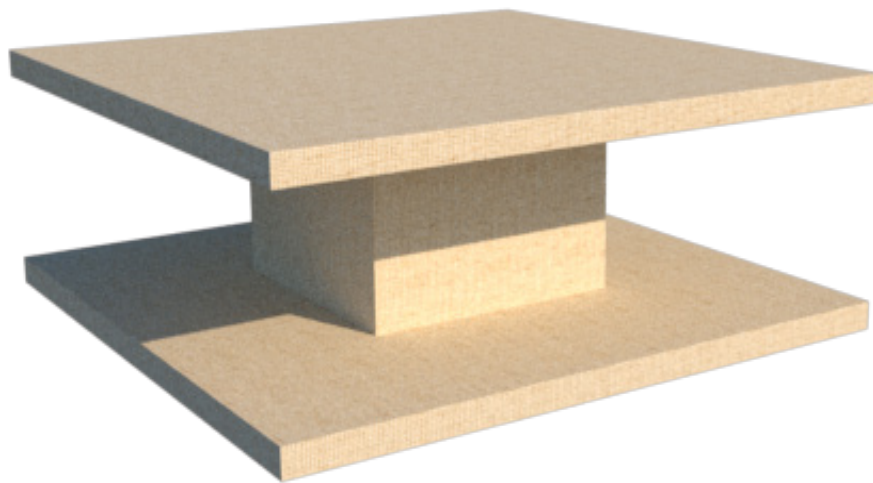

AVAILABLE DESIGN OPTIONS:

- CONSOLE TABLE / **LF050143B**
- SIDE TABLE / **LF050143C**

FINISH OPTIONS:

- *TWA RAFFIA/ GRASSCLOTH
- LACQUER FINISH
- **CLIENT EXTERNAL GRASSCLOTH

FRONT VIEW

SIDE VIEW

3D VIEW

* WE PROVIDE THE RAFFIA OR GRASSCLOTH DESIGNER CAN SELECT NATURAL COLOR OR PAINTED LACQUER COLOR OVER THE RAFFIA OR GRASSCLOTH.