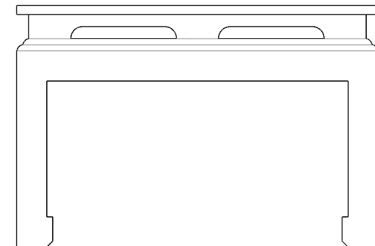

LF050115A

ALL OUR FURNITURE MODELS OFFER COMPLETE CUSTOMIZATION, ALLOWING YOU TO TAILOR EVERY ASPECT TO YOUR PREFERENCES. FROM ADJUSTING SIZES TO SELECTING MATERIALS AND REFINING DESIGNS, WE ENSURE YOUR FURNITURE PERFECTLY SUITS YOUR SPACE AND STYLE.

SELECT YOUR PREFERRED MING-STYLE LEG FROM OUR VARIED OPTIONS TO CUSTOMIZE YOUR FURNITURE TO YOUR TASTE AND STYLE. CHECK PAGE 50

AVAILABLE DESIGN OPTIONS:

- CONSOLE TABLE / **LF050115B**
- GAME TABLE/ **LF050115C**
- SIDE TABLE / **LF050115D**

FINISH OPTIONS:

- *TWA RAFFIA/ GRASSCLOTH
- LACQUER FINISH
- **CLIENT EXTERNAL GRASSCLOTH

SIDE VIEW

* WE PROVIDE THE RAFFIA OR GRASSCLOTH DESIGNER CAN SELECT NATURAL COLOR OR PAINTED LACQUER COLOR OVER THE RAFFIA OR GRASSCLOTH.

** WE NEED TO TEST THE DURABILITY AND STRENGTH OF THE RAFFIA OR GRASS CLOTH, THE DESIGNER PROVIDES THE MATERIAL FOR THE TEST AND THE GARDEN NECESSARY TO WRAPPING THE FURNITURE.