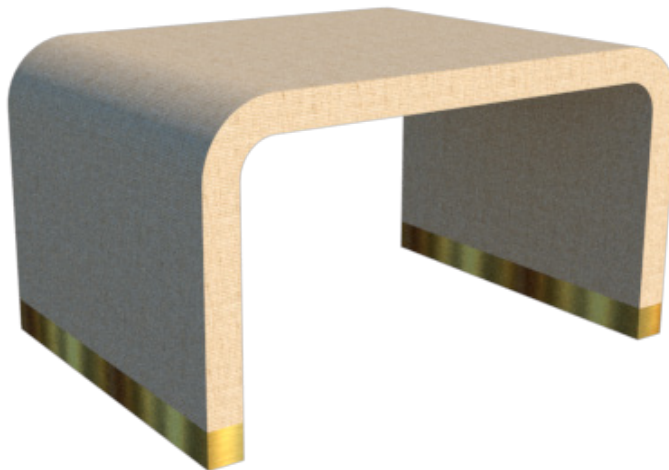

DESIGN OPTION AVAILABLE:

- CONSOLE TABLE / **LF050126B**
- SIDE TABLE / **LF050126C**

FINISH OPTIONS:

- *TWA RAFFIA/ GRASSCLOTH
- LACQUER FINISH
- **CLIENT EXTERNAL GRASSCLOTH

FRONT VIEW

SIDE VIEW

3D VIEW

* WE PROVIDE THE RAFFIA OR GRASSCLOTH DESIGNER CAN SELECT NATURAL COLOR OR PAINTED LACQUER COLOR OVER THE RAFFIA OR GRASSCLOTH.