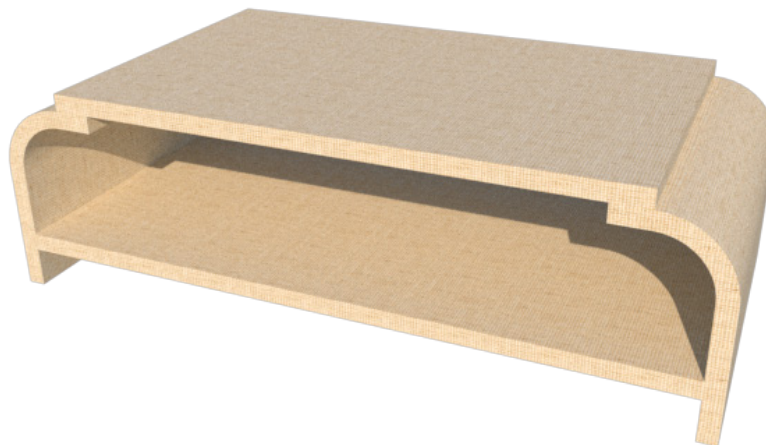

DESIGN OPTION AVAILABLE:

- CONSOLE TABLE / **LF050146B**
- SIDE TABLE / **LF050146C**

FINISH OPTIONS:

- *TWA RAFFIA/ GRASSCLOTH
- LACQUER FINISH
- **CLIENT EXTERNAL GRASSCLOTH

FRONT VIEW

SIDE VIEW

3D VIEW

* WE PROVIDE THE RAFFIA OR GRASSCLOTH DESIGNER CAN SELECT NATURAL COLOR OR PAINTED LACQUER COLOR OVER THE RAFFIA OR GRASSCLOTH.