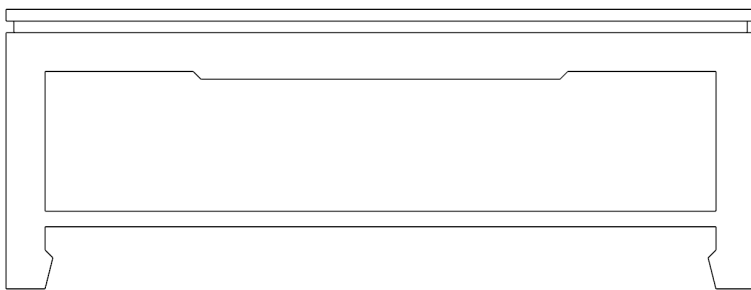

MODERN MING STYLE WITH SHELF

LF050114A

ALL OUR FURNITURE MODELS OFFER COMPLETE CUSTOMIZATION, ALLOWING YOU TO TAILOR EVERY ASPECT TO YOUR PREFERENCES. FROM ADJUSTING SIZES TO SELECTING MATERIALS AND REFINING DESIGNS, WE ENSURE YOUR FURNITURE PERFECTLY SUITS YOUR SPACE AND STYLE.

SELECT YOUR PREFERRED MING-STYLE LEG FROM OUR VARIED OPTIONS TO CUSTOMIZE YOUR FURNITURE TO YOUR TASTE AND STYLE. [CHECK PAGE 50](#)

DESIGN OPTION AVAILABLE:

- CONSOLE TABLE / **LF050114B**
- SIDE TABLE / **LF050114C**

FINISH OPTIONS:

- *TWA RAFFIA/ GRASSCLOTH
- LACQUER FINISH
- **CLIENT EXTERNAL GRASSCLOTH

FRONT VIEW