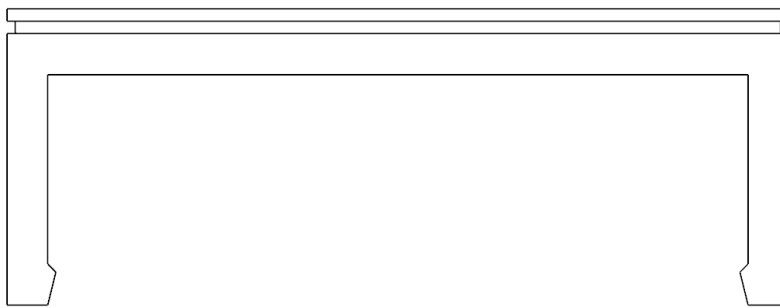

LF050111A

ALL OUR FURNITURE MODELS OFFER COMPLETE CUSTOMIZATION, ALLOWING YOU TO TAILOR EVERY ASPECT TO YOUR PREFERENCES. FROM ADJUSTING SIZES TO SELECTING MATERIALS AND REFINING DESIGNS, WE ENSURE YOUR FURNITURE PERFECTLY SUITS YOUR SPACE AND STYLE.

SELECT YOUR PREFERRED MING-STYLE LEG FROM OUR VARIED OPTIONS TO CUSTOMIZE YOUR FURNITURE TO YOUR TASTE AND STYLE. [CHECK PAGE 50](#)

AVAILABLE DESIGN OPTIONS:

- CONSOLE TABLE / **LF050111B**
- GAME TABLE/ **LF050111C**
- SIDE TABLE / **LF050111D**

FINISH OPTIONS:

- *TWA RAFFIA/ GRASSCLOTH
- LACQUER FINISH
- **CLIENT EXTERNAL GRASSCLOTH

FRONT VIEW