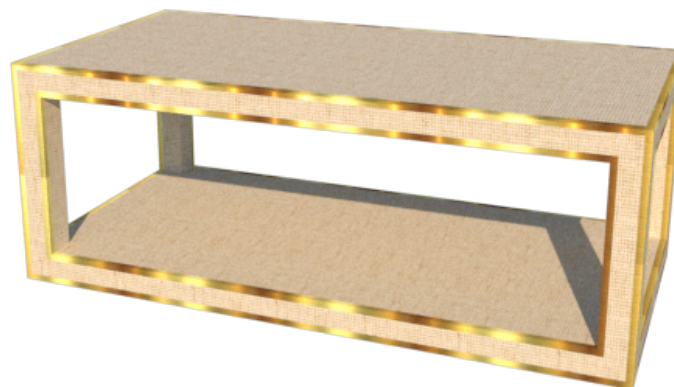

DESIGN OPTION AVAILABLE:

- CONSOLE TABLE / **LF050138B**
- SIDE TABLE / **LF050138C**

FINISH OPTIONS:

- *TWA RAFFIA/ GRASSCLOTH
- LACQUER FINISH
- **CLIENT EXTERNAL GRASSCLOTH

FRONT VIEW

SIDE VIEW

3D VIEW

* WE PROVIDE THE RAFFIA OR GRASSCLOTH DESIGNER CAN SELECT NATURAL COLOR OR PAINTED LACQUER COLOR OVER THE RAFFIA OR GRASSCLOTH.