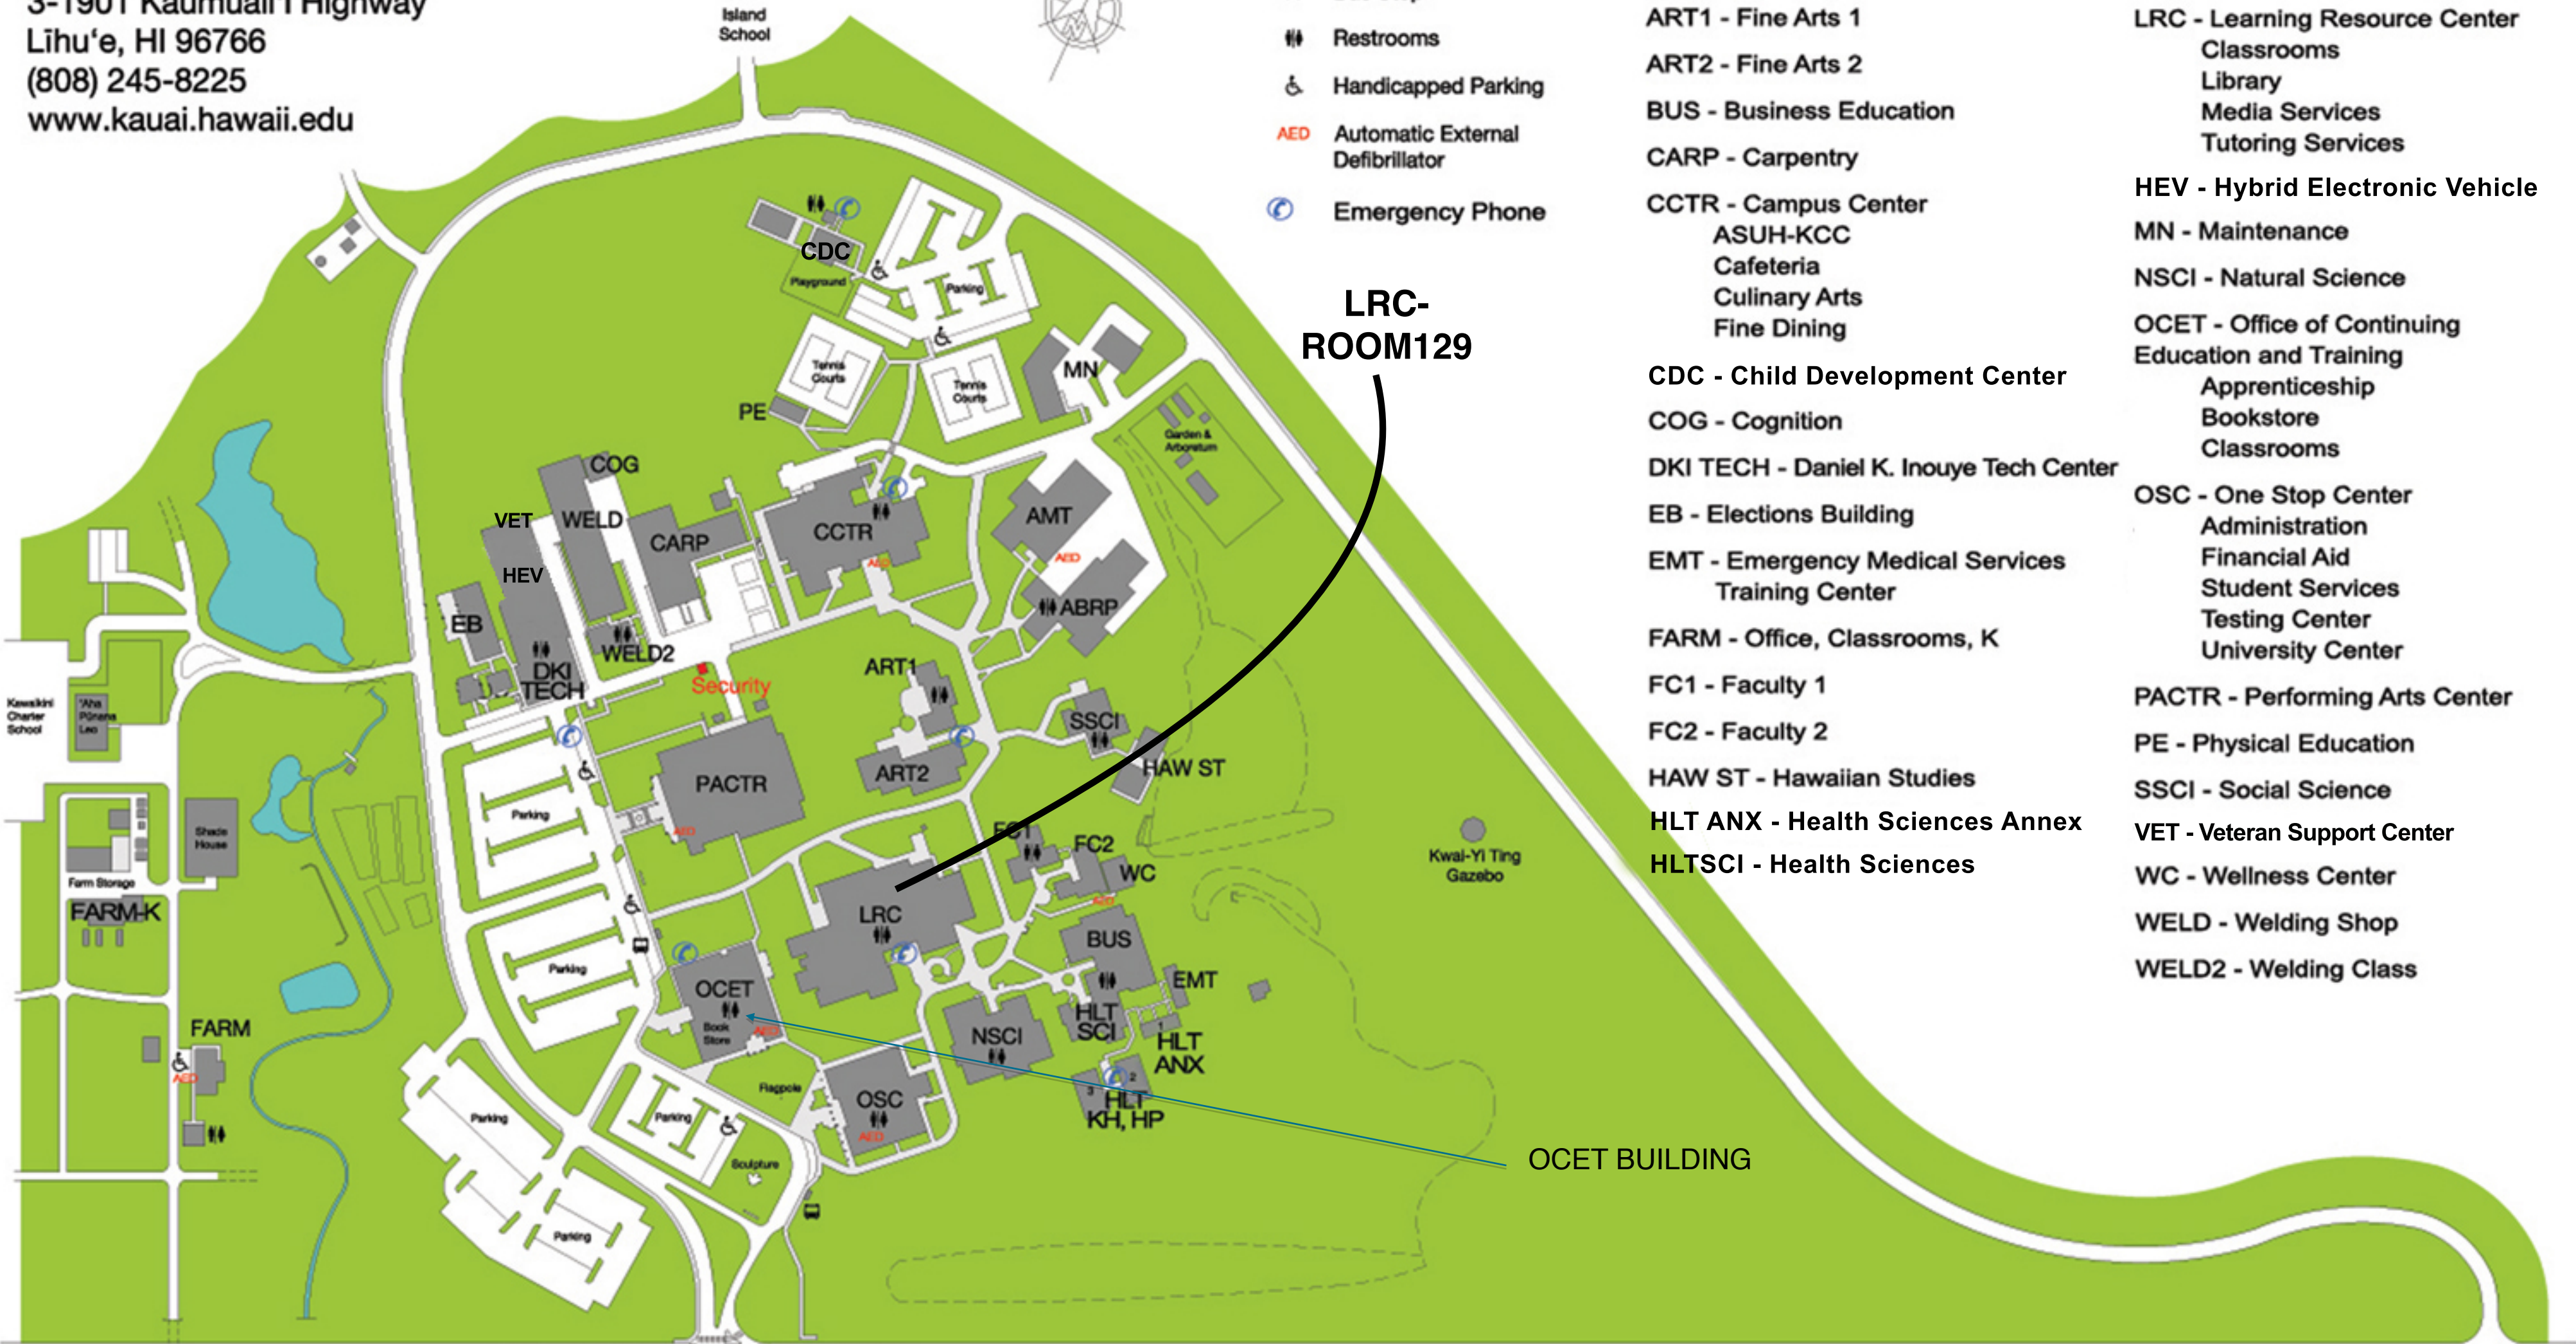

Kaua'i Community College

3-1901 Kaumuali'i Highway
 Līhu'e, HI 96766
 (808) 245-8225
 www.kauai.hawaii.edu

LEGEND:

- Bus Stop
- Restrooms
- Handicapped Parking
- Automatic External Defibrillator
- Emergency Phone

- ABRP - Autobody
- AMT - Automotive
- ART1 - Fine Arts 1
- ART2 - Fine Arts 2
- BUS - Business Education
- CARP - Carpentry
- CCTR - Campus Center
 ASUH-KCC
 Cafeteria
 Culinary Arts
 Fine Dining

- CDC - Child Development Center
- COG - Cognition
- DKI TECH - Daniel K. Inouye Tech Center
- EB - Elections Building
- EMT - Emergency Medical Services
 Training Center
- FARM - Office, Classrooms, K
- FC1 - Faculty 1
- FC2 - Faculty 2
- HAW ST - Hawaiian Studies
- HLT ANX - Health Sciences Annex
- HLTSCI - Health Sciences

- HTLKH - Health Sciences Kilohana
- HTLHP - Health Sciences Ha'upu
- LRC - Learning Resource Center
 Classrooms
 Library
 Media Services
 Tutoring Services
- HEV - Hybrid Electronic Vehicle
- MN - Maintenance
- NSCI - Natural Science
- OCET - Office of Continuing
 Education and Training
 Apprenticeship
 Bookstore
 Classrooms
- OSC - One Stop Center
 Administration
 Financial Aid
 Student Services
 Testing Center
 University Center
- PACTR - Performing Arts Center
- PE - Physical Education
- SSCI - Social Science
- VET - Veteran Support Center
- WC - Wellness Center
- WELD - Welding Shop
- WELD2 - Welding Class

LRC-ROOM129

OCET BUILDING

KAUMUALI'I HIGHWAY

PUHI RD.

NANI ST.

NUHOU ST.

Click Map to Print