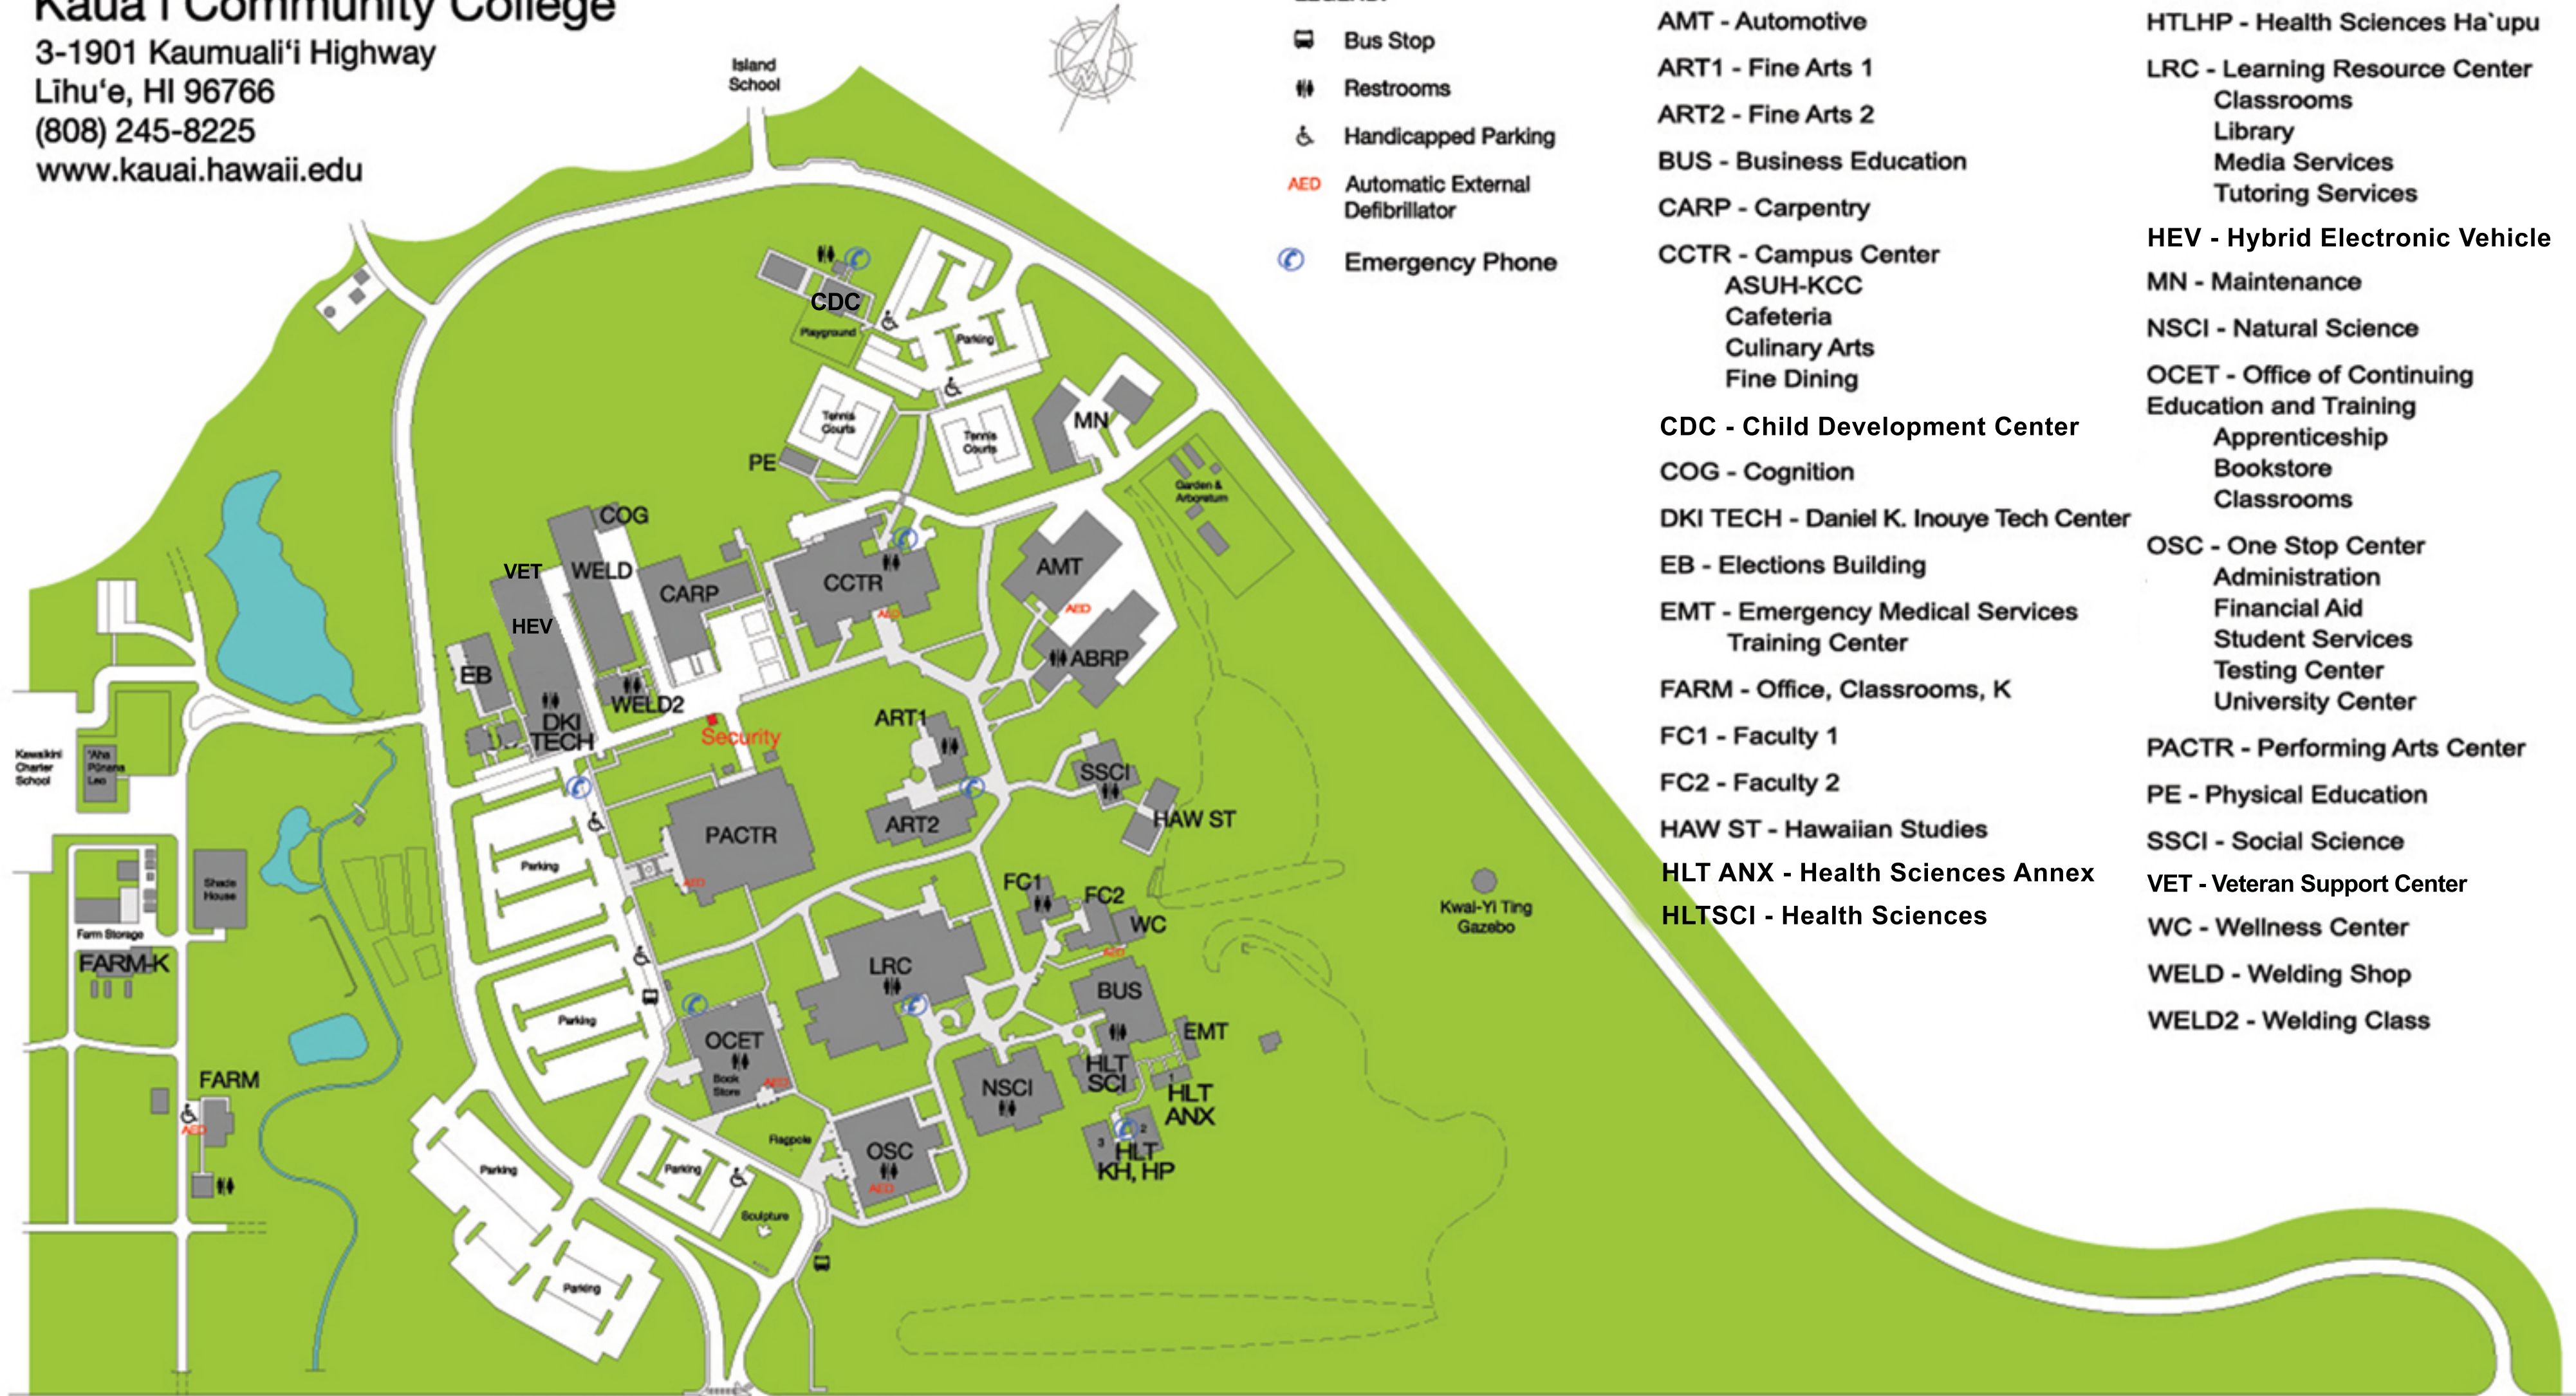

Kaua'i Community College

3-1901 Kaumuali'i Highway

Līhu'e, HI 96766

(808) 245-8225

www.kauai.hawaii.edu

LEGEND:

- Bus Stop
- Restrooms
- Handicapped Parking
- Automatic External Defibrillator
- Emergency Phone

ABRP - Autobody

AMT - Automotive

ART1 - Fine Arts 1

ART2 - Fine Arts 2

BUS - Business Education

CARP - Carpentry

CCTR - Campus Center

ASUH-KCC

Cafeteria

Culinary Arts

Fine Dining

CDC - Child Development Center

COG - Cognition

DKI TECH - Daniel K. Inouye Tech Center

EB - Elections Building

EMT - Emergency Medical Services

Training Center

FARM - Office, Classrooms, K

FC1 - Faculty 1

FC2 - Faculty 2

HAW ST - Hawaiian Studies

HLT ANX - Health Sciences Annex

HLTSCI - Health Sciences

HTLKH - Health Sciences Kilohana

HTLHP - Health Sciences Ha'upu

LRC - Learning Resource Center

Classrooms

Library

Media Services

Tutoring Services

HEV - Hybrid Electronic Vehicle

MN - Maintenance

NSCI - Natural Science

OCET - Office of Continuing

Education and Training

Apprenticeship

Bookstore

Classrooms

OSC - One Stop Center

Administration

Financial Aid

Student Services

Testing Center

University Center

PACTR - Performing Arts Center

PE - Physical Education

SSCI - Social Science

VET - Veteran Support Center

WC - Wellness Center

WELD - Welding Shop

WELD2 - Welding Class

KAUMUALI'I HIGHWAY

PUHI RD.

NANI ST.

NUHOU ST.

[Click Map to Print](#)