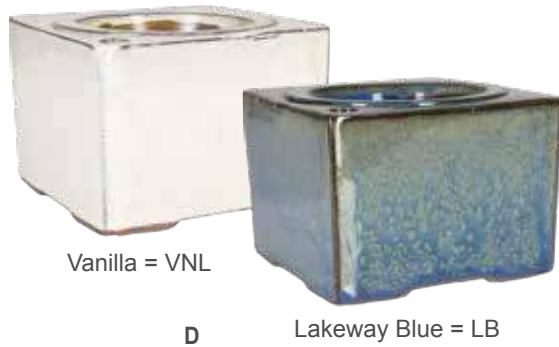

D

F

E

D • 6" Self Watering Square - Mixed Case, 6 pcs NEW

Cat#	OD/W x PO x Ht.	Color	Qty
FGC-1355BCS-VNL/LB	6" x 4" x 4.25"	Vanilla	3
		Lakeway Blue	3

*No Drain Holes or Bumpers

E • 5" Self Watering Square - Mixed Case, 6 pcs NEW

Cat#	OD/W x PO x Ht.	Color	Qty
FGC-1355ACS-VNL/LB	5" x 3.5" x 3.75"	Vanilla	3
		Lakeway Blue	3

*No Drain Holes or Bumpers

F • 8.5" Self Watering Square - Mixed Case, 4 pcs NEW

Cat#	OD/W x PO x Ht.	Color	Qty
FGC-1355CCS-VNL/LB	8.5" x 6.25" x 6"	Vanilla	2
		Lakeway Blue	2

*No Drain Holes or Bumpers

All items available in case pack quantities only.