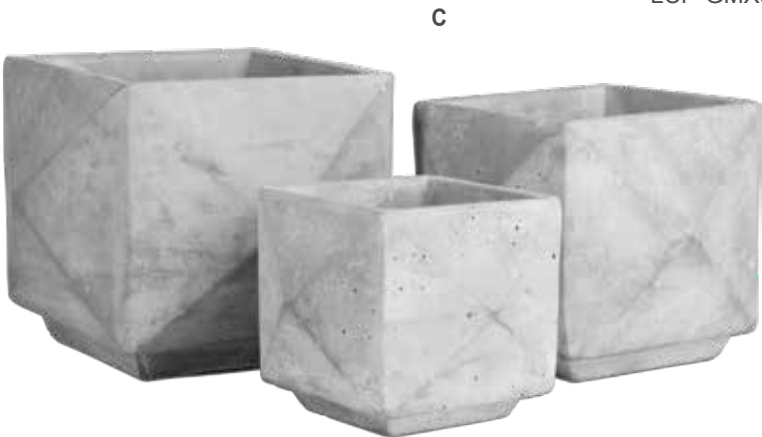

D

C • Luxe Square

Cat#	OD/W	PO	Ht.	Case Qt.
LCP-GMX3157-1F	9"	7.5"	6.5"	4
LCP-GMX3157-2F	7.5"	6.2"	6"	6
LCP-GMX3157-3F	5"	3.7"	4.5"	12

C