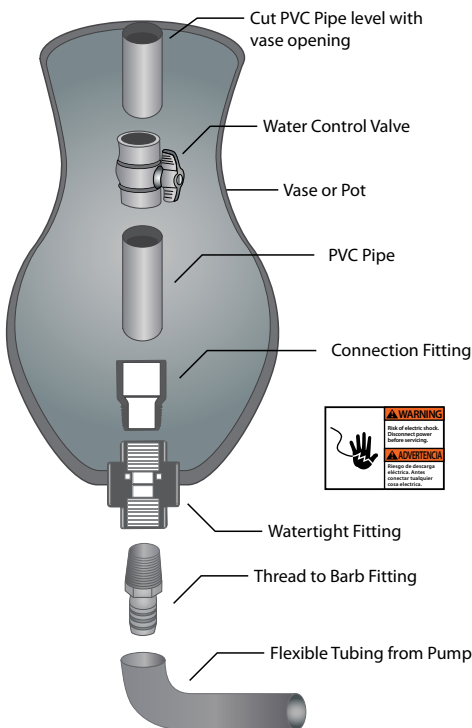

Level the top of the fountain pot to ensure an even water flow over the rim when filled. (It may be necessary to insert small shims under the base to achieve level.)