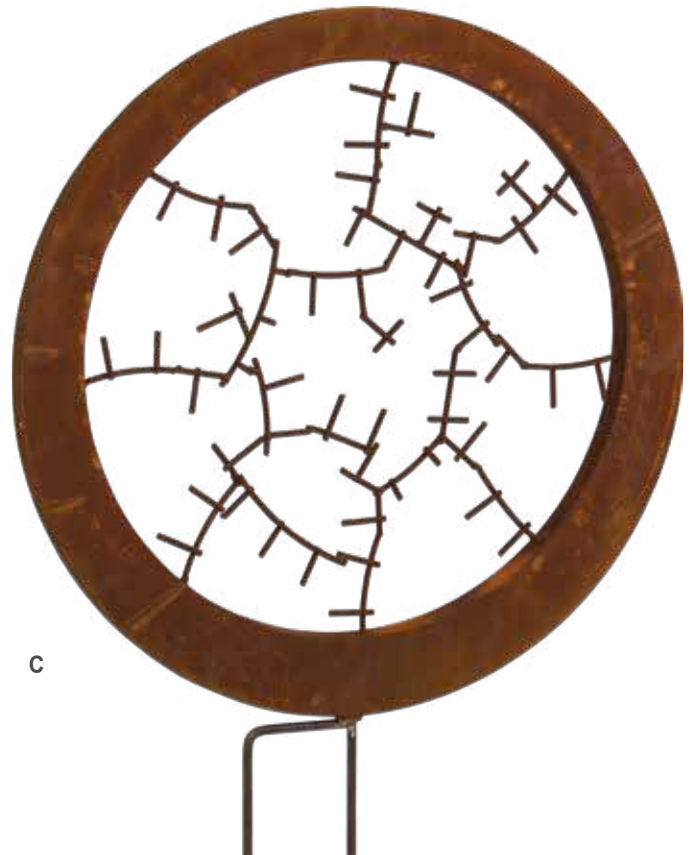

C

All Metal Sculpture is constructed from steel sheet metal in a natural rust finish.