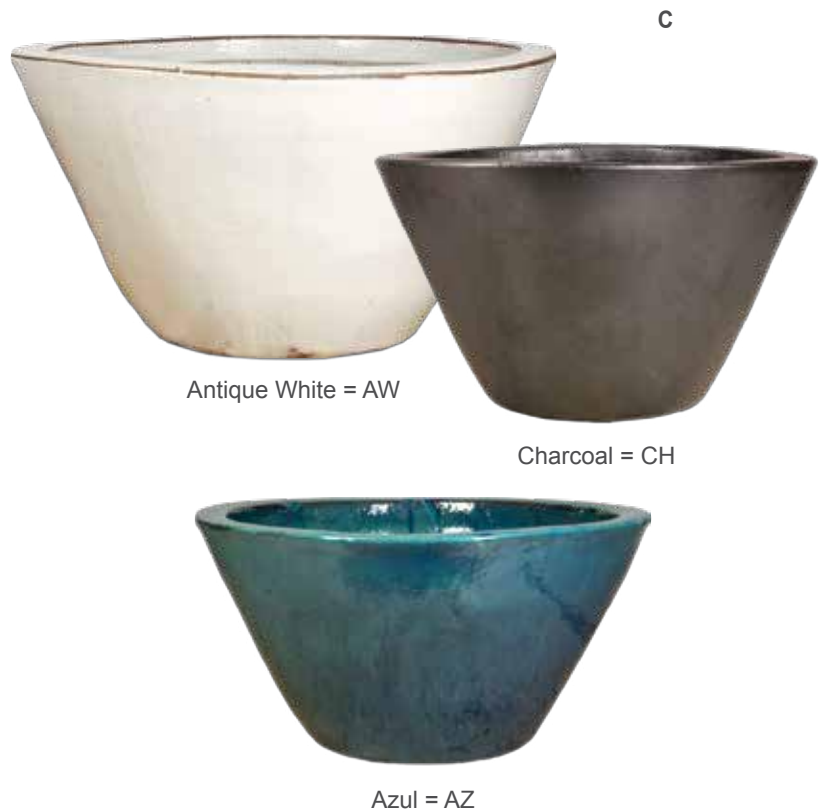

C • Strobile Planter

Cat#	OD/W	PO	Ht.	Base
DG-18B	22"	19"	13"	11.5"
DG-18C	33.5"	29"	17.5"	16"

Available in: AW, AZ, CH

Antique White = AW

Charcoal = CH

Azul = AZ