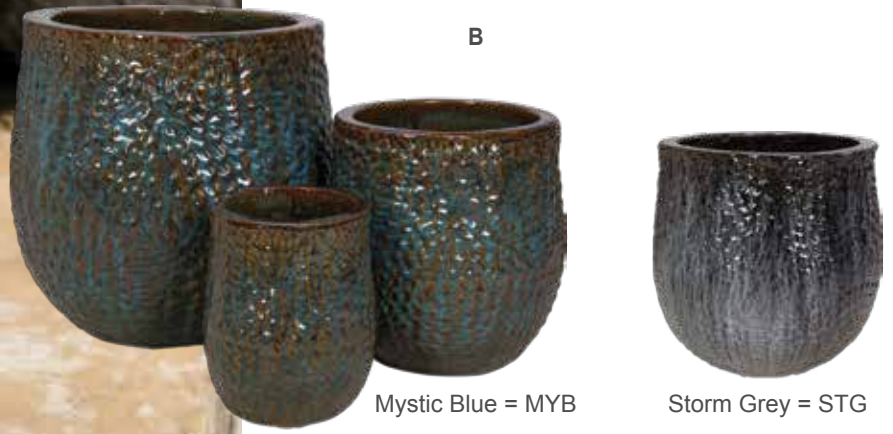

B

Mystic Blue = MYB

Storm Grey = STG