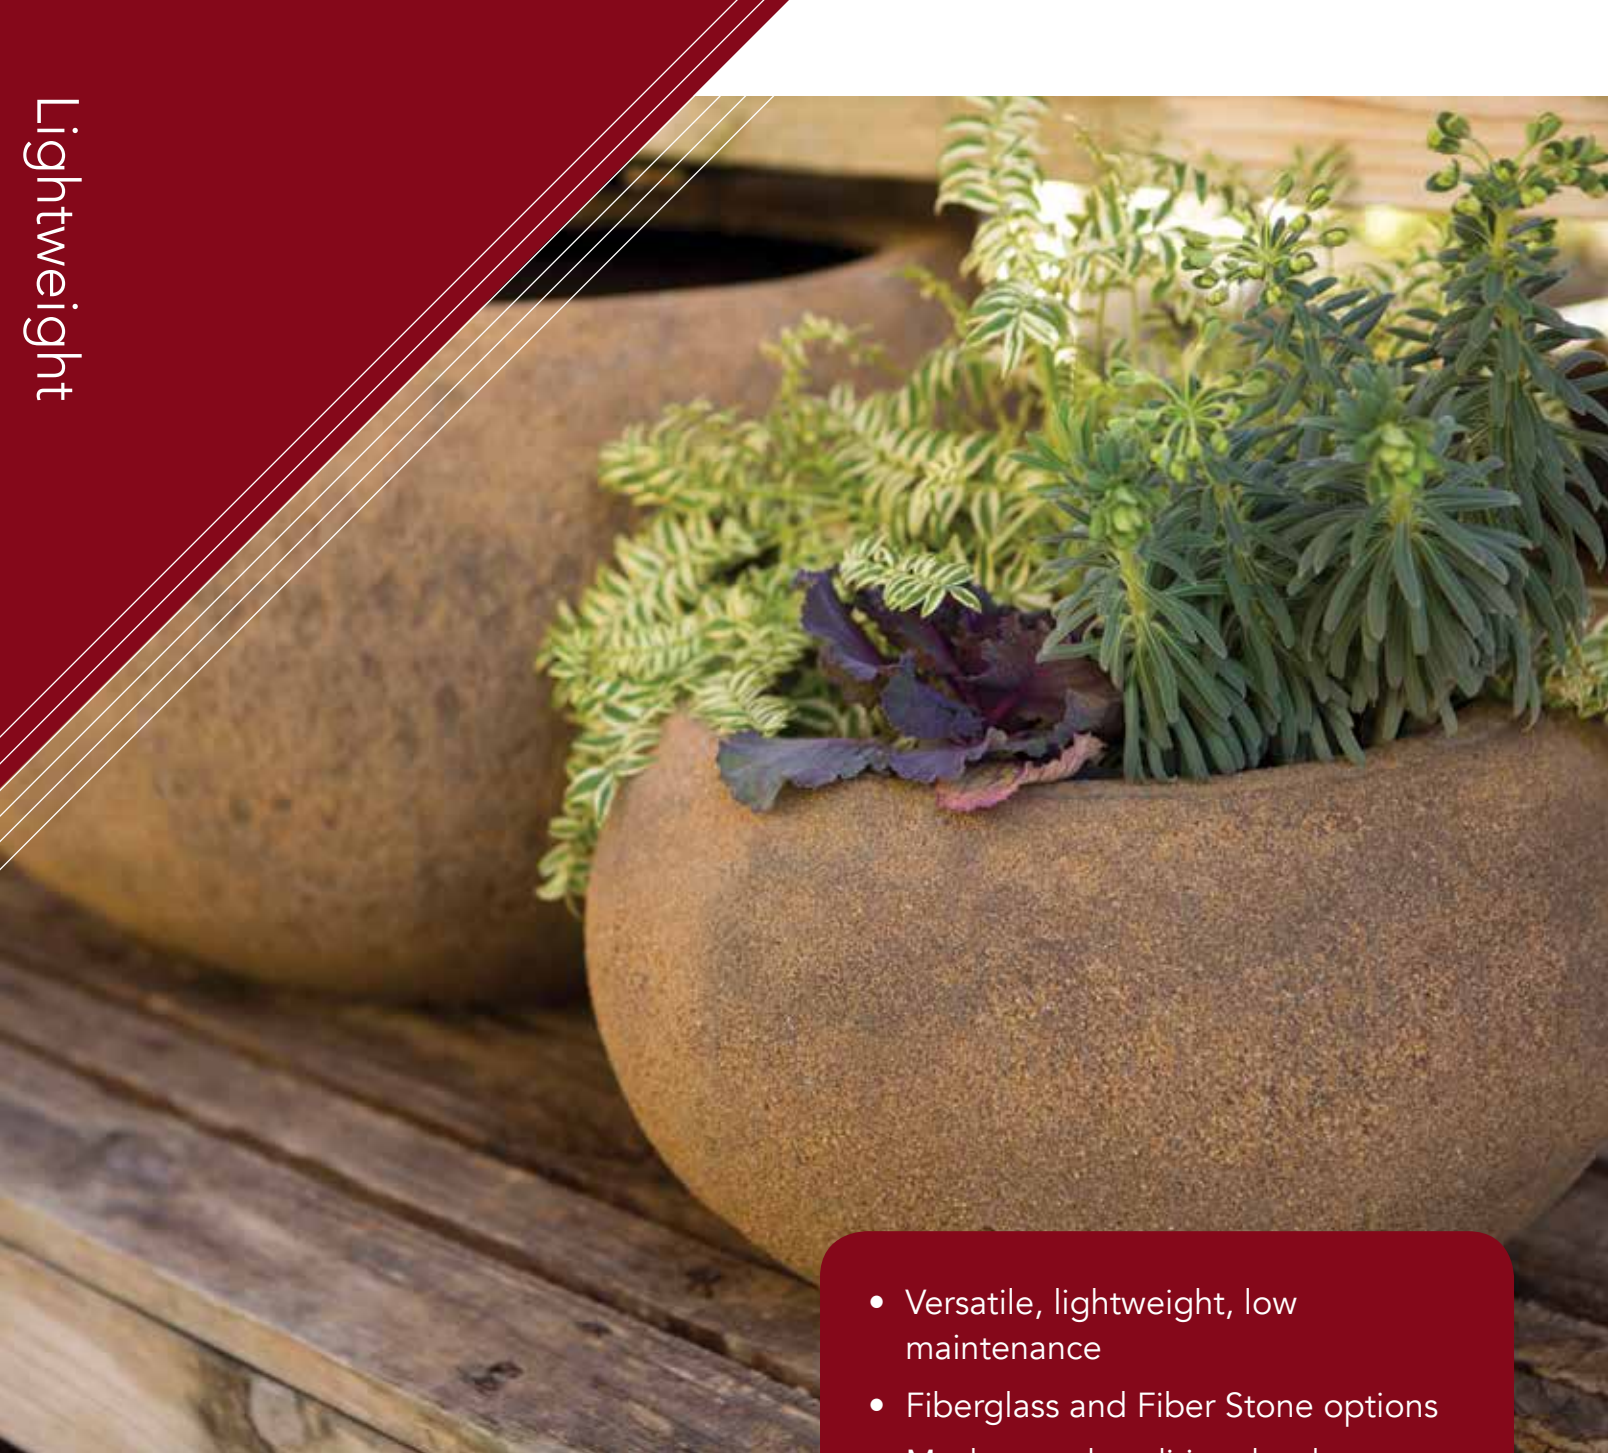

- Versatile, lightweight, low maintenance
- Fiberglass and Fiber Stone options
- Modern and traditional styles, seven colors

Lightweight

"We're really looking for something lightweight." We hear that often at trade shows or on the phone from customers. We're terrified of the homely plastic stuff found at some of the chain stores. Twenty years ago, we brought in some fiberglass planters that were wonderful... until they melted in the hot Texas sun. That wasn't a fun experience, but it made us choosy.

Now the game has changed. New lightweight is enhanced with fortitude. Fiber-reinforced earthenware allows for the lightweight properties, while keeping the offering sophisticated and specialized. For some of our garden centers, these planters make up a large percentage of their container sales. If your customers are looking for lightweight products, great options abound.