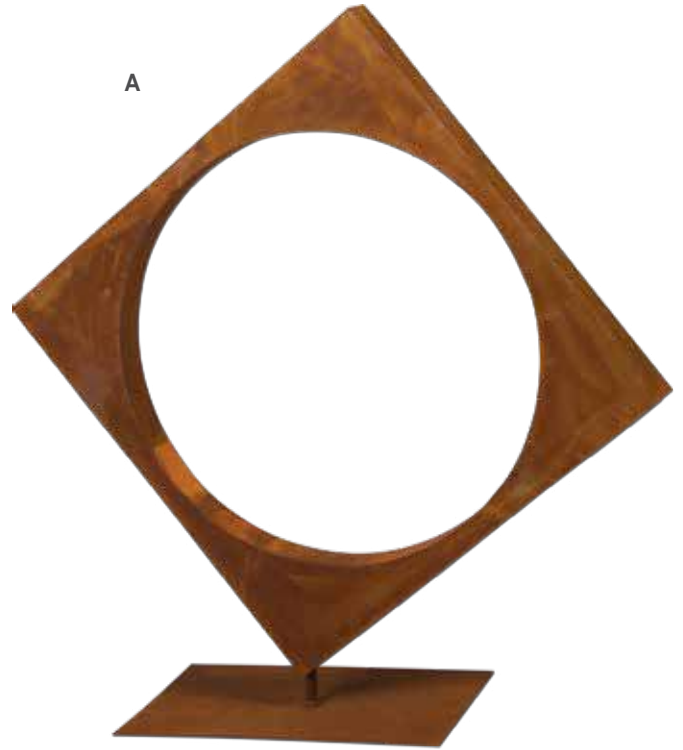

A • Mathematic

Cat#	OD/W	Ht.	Depth	Base
MA-08-R	27.5"	29"	2"	14"x10"

B • Hypnotic

Cat#	OD/W	Ht.	Depth
MA-04-R	29.5"	29.5"	1.5"

Listed height does not include stake height.

C • Urban Wheel

Cat#	OD/W	Ht.	Depth
MA-05-R	29.5"	29.5"	1.5"

Listed height does not include stake height.

A