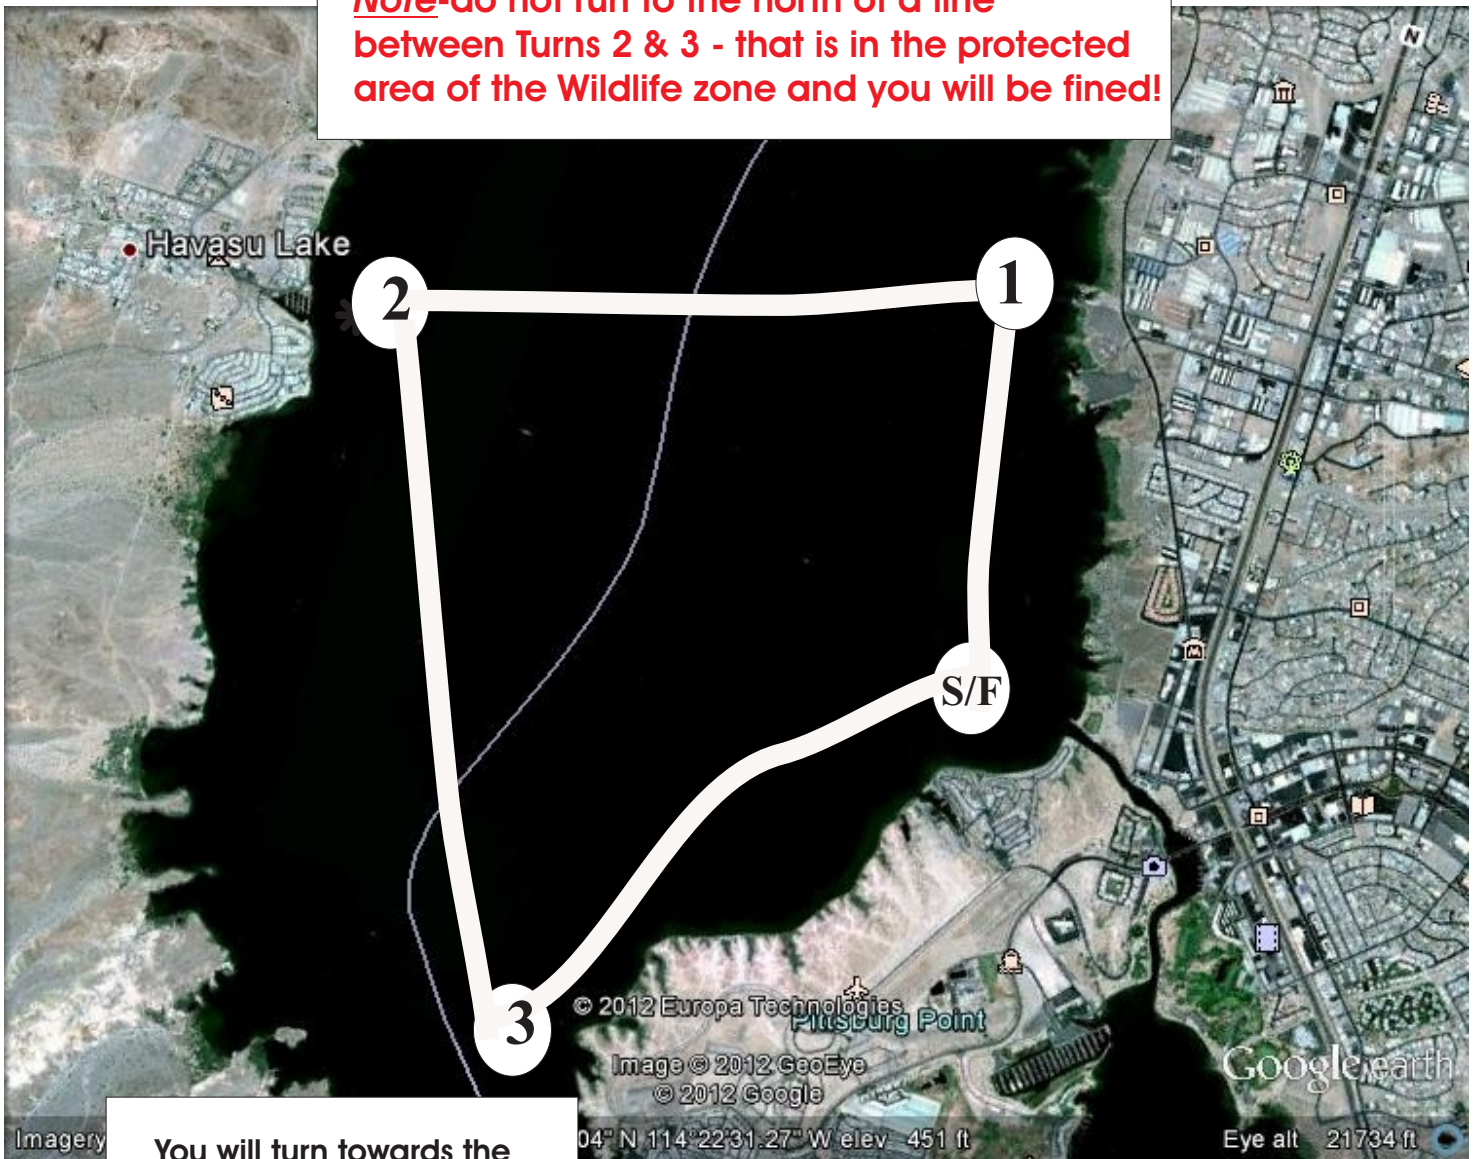

# 14th Mark Hahn Memorial 300 Mile PWC Endurance Race Saturday, February 24, 2018 8 am until 3 pm

**Note-do not run to the north of a line  
between Turns 2 & 3 - that is in the protected  
area of the Wildlife zone and you will be fined!**

**You will turn towards the  
Start/finish after turn boat 3,  
staying outside the no  
wake zones!**

**NOTE: for information only -  
subject to change**