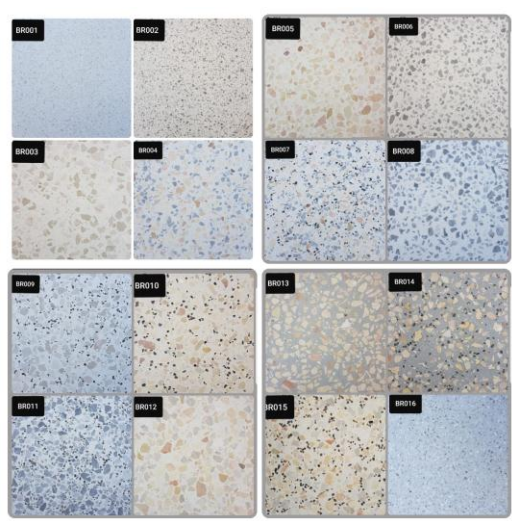

Products We Offer