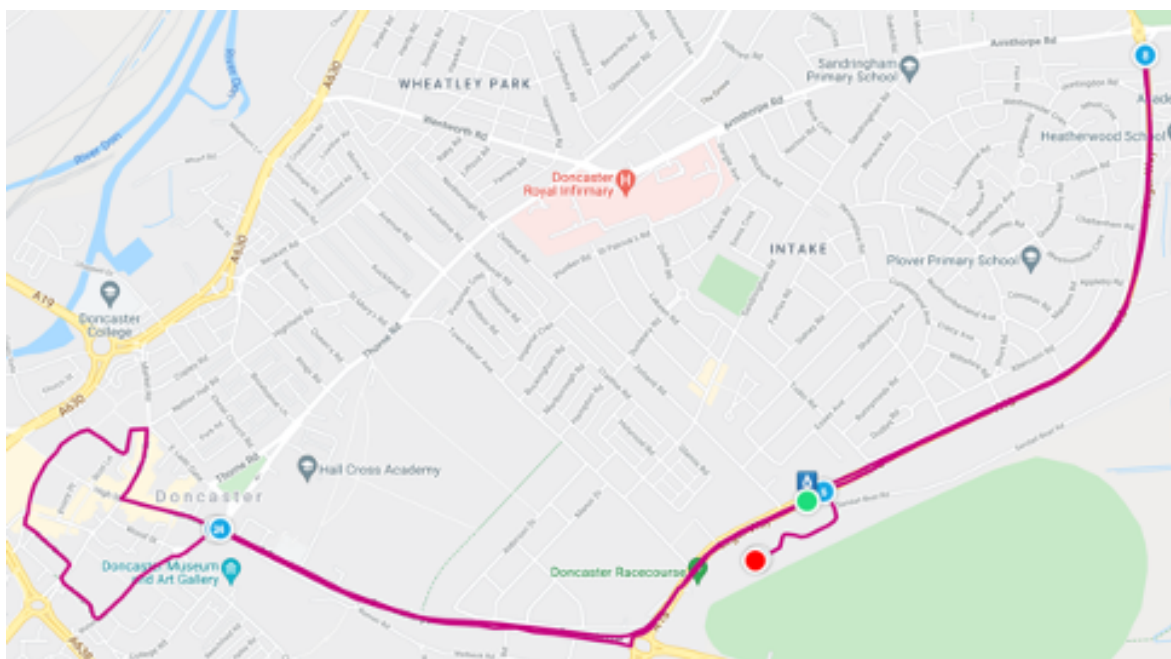

"Promote Doncaster" – We want people to view Doncaster more positively! To see a Doncaster rich with leisure opportunities, with a physically active population.

"Sense of Community" - Discover a new activity, a club or simply create an occasion to come out and have a brew with your neighbour as the runners go past!

...You can also Get Involved – Volunteer, fundraise or showcase your community, school, club or business on the route.

In accordance with Doncaster Metropolitan Borough Council (being the Highway Authority) an order has been made prohibiting and restricting the use of certain roads and road junctions by vehicles, in order to facilitate the safe holding of the Doncaster 10k. A full list of road closures, including approximate times, is provided overleaf.

We're aware that this event may cause some disruption from your normal routine, and we would like to apologise in advance for any inconvenience caused and thank you for your support of the event.

We know the positive impact major running events can have on the local population and you may find it inspires you to get involved, or encourage you to be more active 😊

If you have any queries or would like more information, please visit our webpage www.doncaster10k.co.uk If you have a query that can't be answered by the above, please get in touch at contact@curlysathletes.co.uk