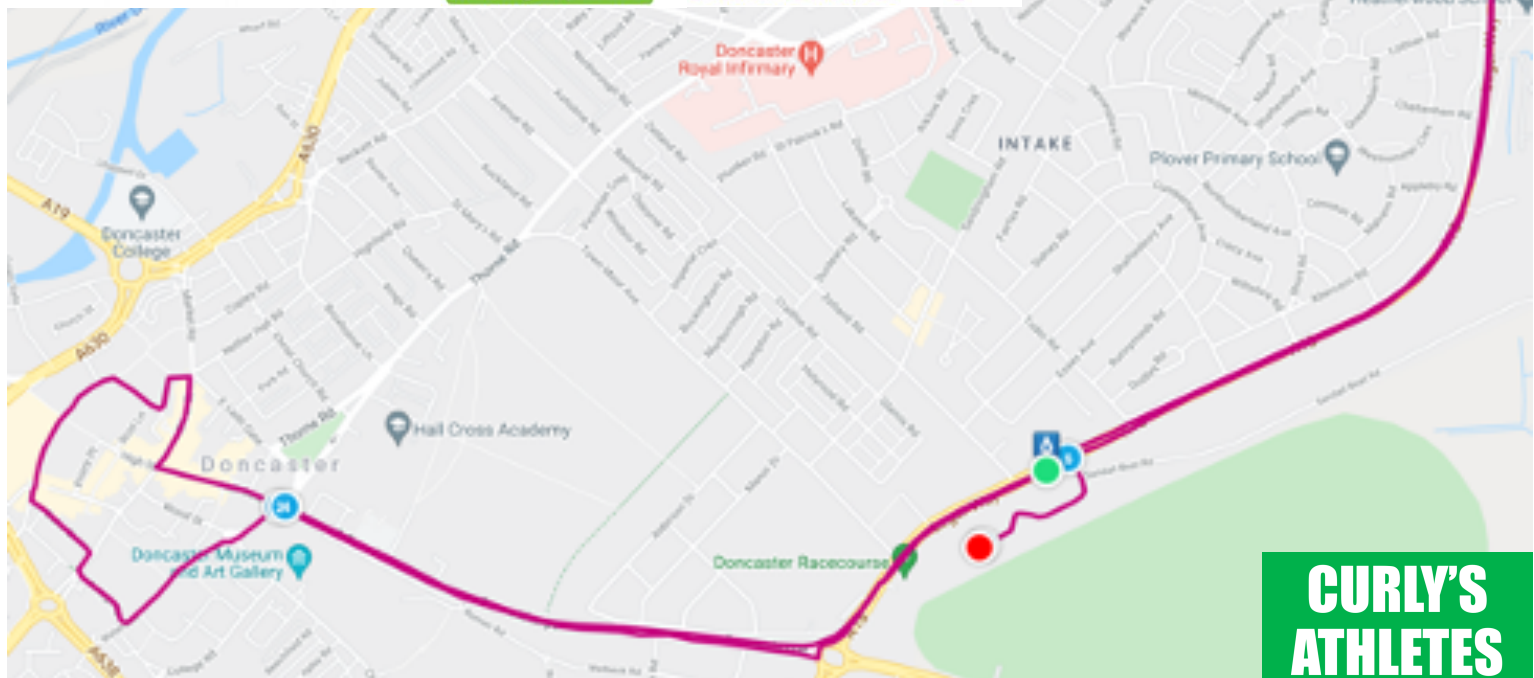

"Promote Doncaster" – *We want people to view Doncaster more positively! To see a Doncaster rich with leisure opportunities with a physically active population.*

"Sense of Community" - *Discover a new activity, a club or simply create an occasion to come out and have a brew with your neighbour as the runners go past!*

...You can also Get Involved – *Volunteer, fundraise or showcase your community, school, club or business on the route.*

In accordance with Doncaster Metropolitan Borough Council (being the Highway Authority) an order has been made prohibiting and restricting the use of certain roads and road junctions by vehicles in order to facilitate the safe holding of the Doncaster 10k. A full list of road closures, including approximate times, is provided overleaf.

We're aware that this event may cause some disruption from your normal routine and we would like to apologise in advance for any inconvenience caused and thank you for your support of the event.

We know the positive impact major running events can have on the local population and you may find it inspires you to get involved or encourage you to be more active 😊

If you have any queries or would like more information, please visit our webpage www.doncaster10k.co.uk If you have a query that can't be answered by the above, please find our contact details via the website.

**CURLY'S
ATHLETES**