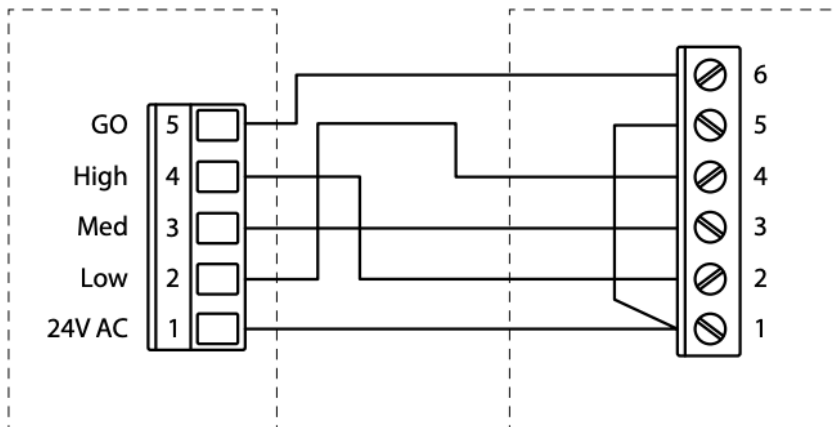

AZ-AC208EM2

WALL CONTROL PANEL

DESCRIPTION

Created to optimize both product performance and homeowner comfort. Offers simplified sensor control for ease of use. Equipped with a temperature indicator.

MODES

The control panel provides the following operating modes:

- Turning unit on/off
- Minimum speed
- Medium speed
- Maximum speed

COMPATIBILITY

Compatible with all Frigate HRV/ERV models.

WIRING DIAGRAM

ALL RIGHTS RESERVED TO D-VAC SALES INC.
200B VERDI STREET, FARMINGDALE NY 11735