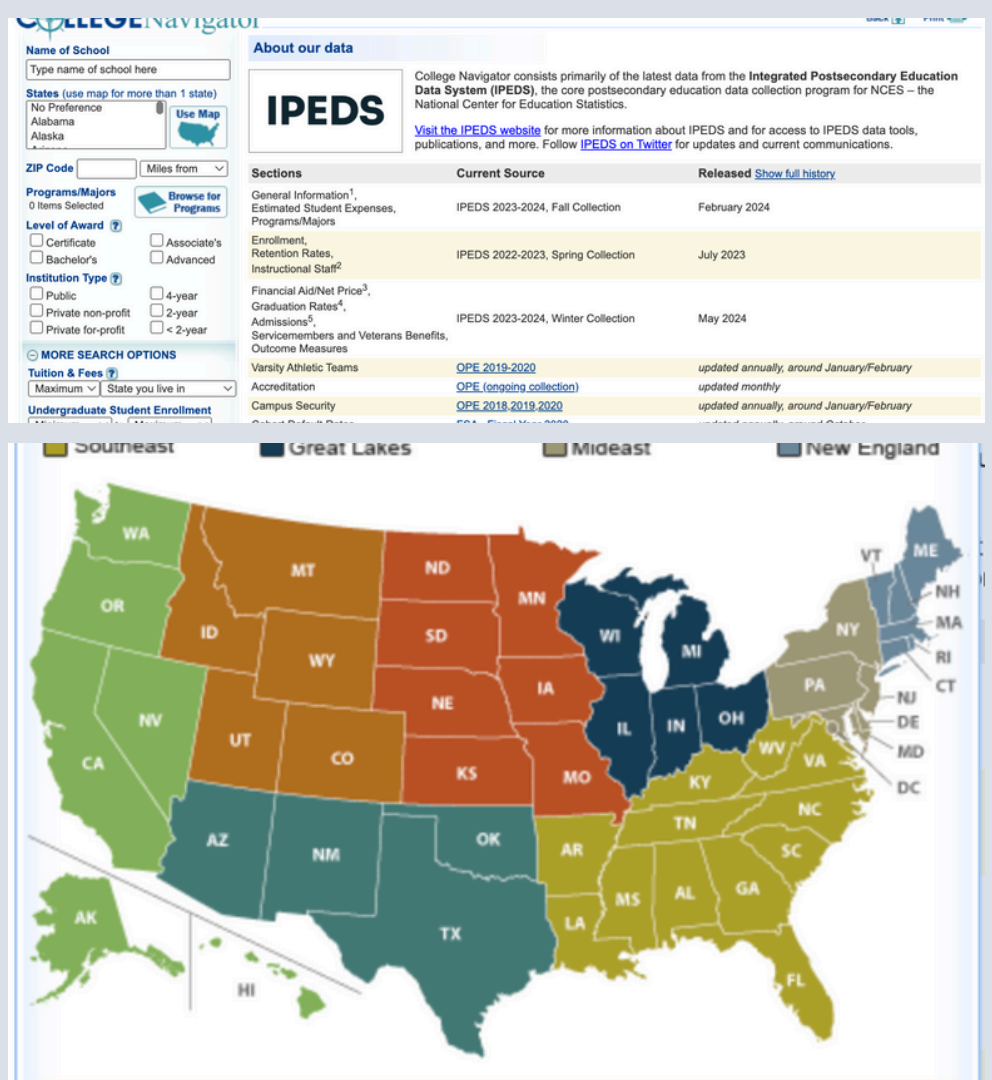

College Search Sites

email services@yourplan.cc for details

BigFuture

- Comprehensive College Search
- Career and Major Exploration
- Financial Aid and Scholarships
- Personalized Guidance
- Real User Stories and Advice
- Reliable and Up-to-Date Information

College Navigator

- Authoritative and Reliable
- User-Friendly Filters
- Financial Information
- Outcome Data
- In-Depth Program Information
- Geographic Information
- Regular Data Updates

Apply

- Comprehensive Database
- Personalized Matches
- Application Assistance
- Comparison Features
- Virtual Tours and Events
- Scholarship Search
- Review and Ratings
- Career Guidance