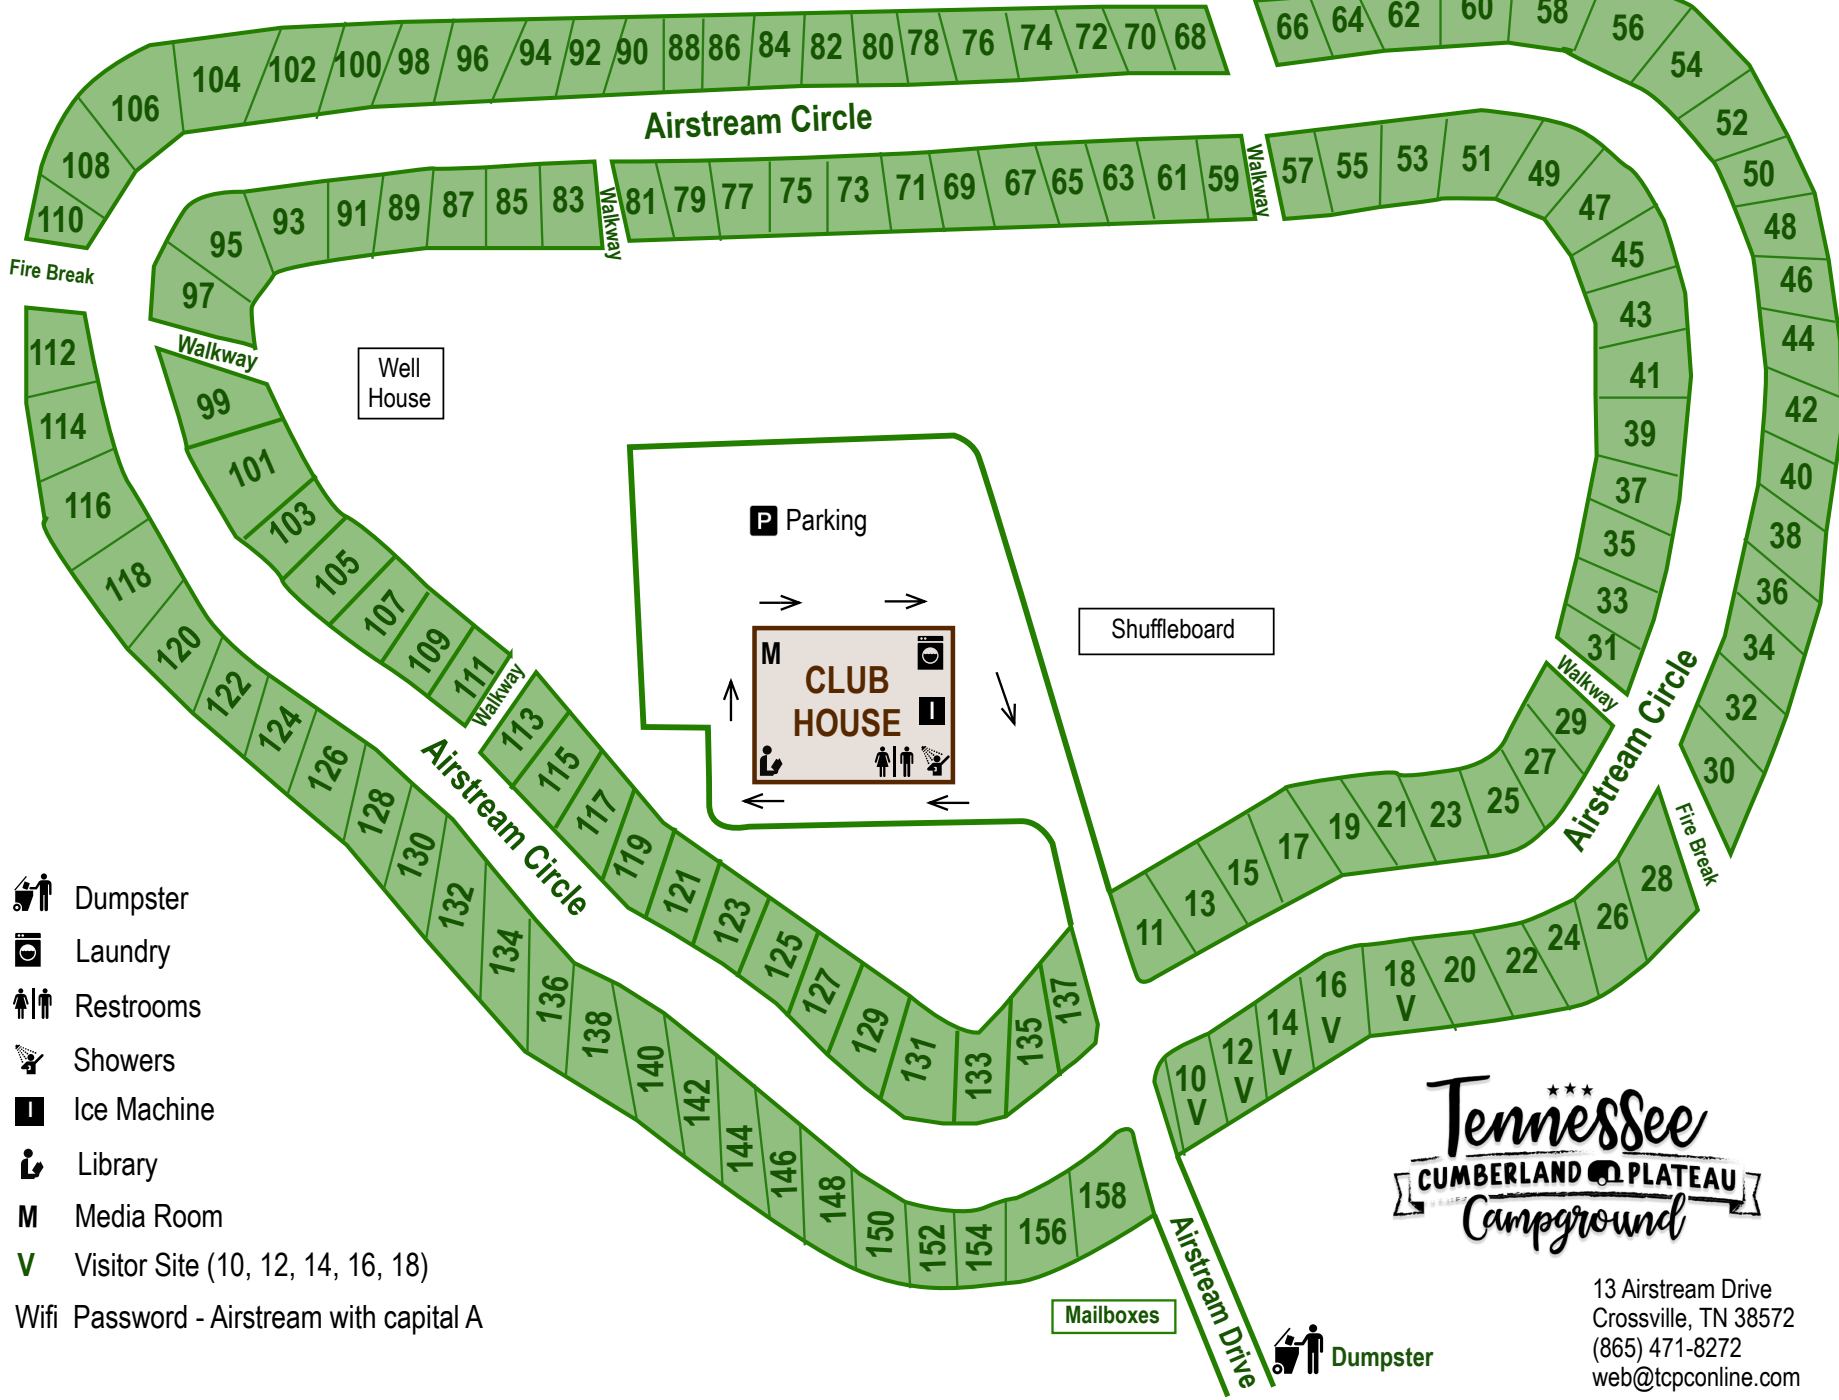

**Central Time Zone**

- Dumpster
- Laundry
- Restrooms
- Showers
- Ice Machine
- Library
- M** Media Room
- V** Visitor Site (10, 12, 14, 16, 18)

Wifi Password - Airstream with capital A

13 Airstream Drive  
 Crossville, TN 38572  
 (865) 471-8272  
 web@tcpconline.com