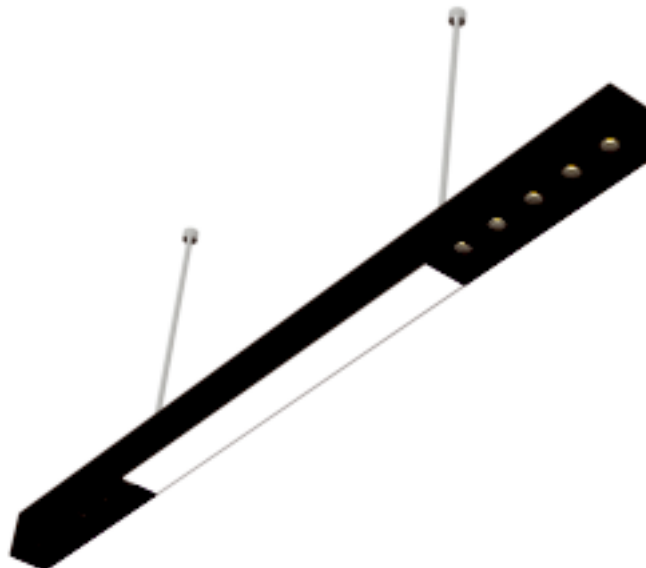

ITEM CODE	POWER	COL.TEMP	PF	DIMENSION	CRI	ANGLE	PKG.

NETRIS

NETRIS (A) LED LINEAR LIGHT

MP-NETRIS-45W	45W	3000K	>0.95	75x50x1200	80	120	10
MP-NETRIS-45W	45W	4000K	>0.95	75x50x1200	80	120	10
MP-NETRIS-45W	45W	6500K	>0.95	75x50x1200	80	120	10

NETRIS

NETRIS (B) LED LINEAR LIGHT

MP-NETRIS-45W	45W	3000K	>0.95	75x50x1200	80	120	10
MP-NETRIS-45W	45W	4000K	>0.95	75x50x1200	80	120	10
MP-NETRIS-45W	45W	6500K	>0.95	75x50x1200	80	120	10

All dimensions in mm