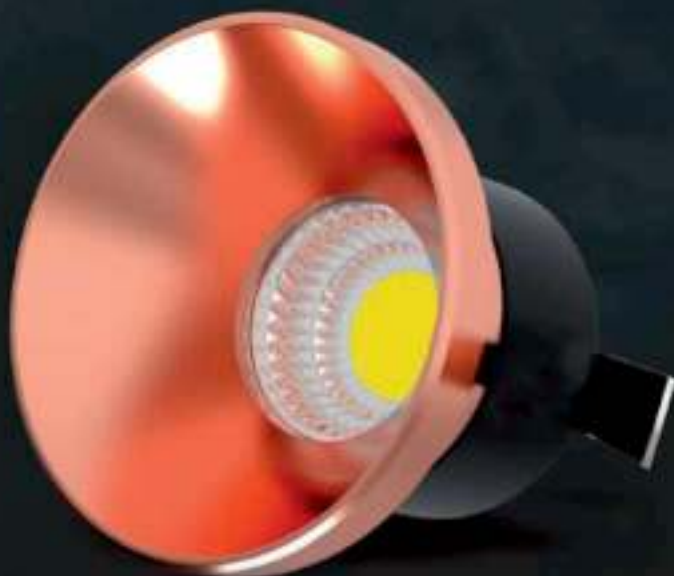

M-ONE

All dimensions in mm

LEDs *Lighting*

**EXTRA  
BRIGHT**  
Lighting

**Ferxo USB**  
LED SPOT LIGHT

86%  
SAVINGS

EXCELLENT  
CRI

100  
LUMENS  
PER WATT