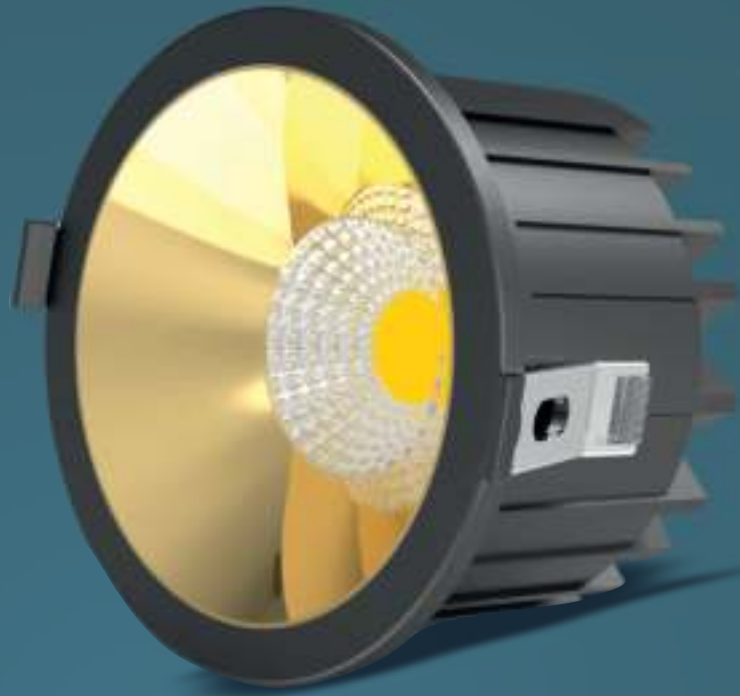

LEDs *Lighting*

VERVE⁺

LED DOWN LIGHT

ROBUST
DESIGN

IP20

Indoor Use
Only

**4KV
440V
SURGE**

86%
SAVINGS

EXCELLENT
CRI

120
LUMENS
PER WATT

LONG
LIFE

EYE
COMFORT

ITEM CODE	POWER	COL.TEMP	PF	DIMENSION	ANGLE	PKG.

VERVE+

VERVE + LED DOWNLIGHT

MP-VERVE⁺-7W	7W	3000K	>0.9	85x90	120	50
MP-VERVE⁺-7W	7W	4000K	>0.9	85x90	120	50
MP-VERVE⁺-7W	7W	6500K	>0.9	85x90	120	50
MP-VERVE⁺-7W	7W	③IN①	>0.9	85x90	120	50

VERVE+

VERVE + LED DOWNLIGHT

MP-VERVE⁺-12W	12W	3000K	>0.9	95x100	120	50
MP-VERVE⁺-12W	12W	4000K	>0.9	95x100	120	50
MP-VERVE⁺-12W	12W	6500K	>0.9	95x100	120	50
MP-VERVE⁺-12W	12W	③IN①	>0.9	95x100	120	50

VERVE+

VERVE + LED DOWNLIGHT

MP-VERVE⁺-18W	18W	3000K	>0.9	105x120	120	30
MP-VERVE⁺-18W	18W	4000K	>0.9	105x120	120	30
MP-VERVE⁺-18W	18W	6500K	>0.9	105x120	120	30
MP-VERVE⁺-18W	18W	③IN①	>0.9	105x120	120	30

Available Fixture Colour Black & White

Choose Your Desire Reflector.!

VERVE⁺
LED DOWN LIGHT