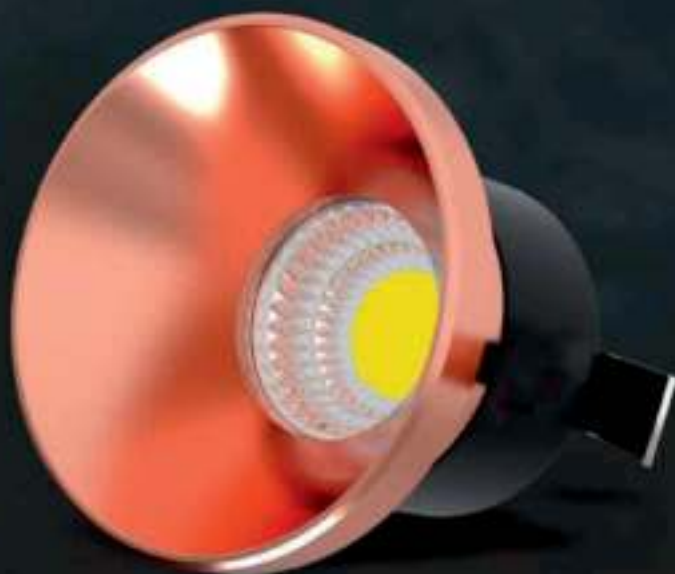

LEDs *Lighting*

ANTIQUE
DESIGN.

M-ONE
LED SPOT LIGHT

86%
SAVINGS

EXCELLENT
CRI

100
LUMENS
PER WATT

LONG
LIFE

EYE
COMFORT

ITEM CODE	POWER	COL.TEMP	PF	DIMENSION	CUT.DIA.	CRI	ANGLE	PKG.
M-ONE MINI SPOTLIGHT-DRIVER BASED								
MP-1W-M-ONE	1W	3000K	>0.9	30x30	25	80	38	100
MP-1W-M-ONE	1W	4000K	>0.9	30x30	25	80	38	100
MP-1W-M-ONE	1W	6500K	>0.9	30x30	25	80	38	100

M-ONE

*Also Available in White & Black Fixture Housing.

ITEM CODE	POWER	COL.TEMP	PF	DIMENSION	CUT.DIA.	CRI	ANGLE	PKG.
M-ONE MINI SPOTLIGHT-DRIVER BASED								
MP-3W-M-ONE	3W	3000K	>0.9	38x30	35	80	38	100
MP-3W-M-ONE	3W	4000K	>0.9	38x30	35	80	38	100
MP-3W-M-ONE	3W	6500K	>0.9	38x30	35	80	38	100

M-ONE

All dimensions in mm