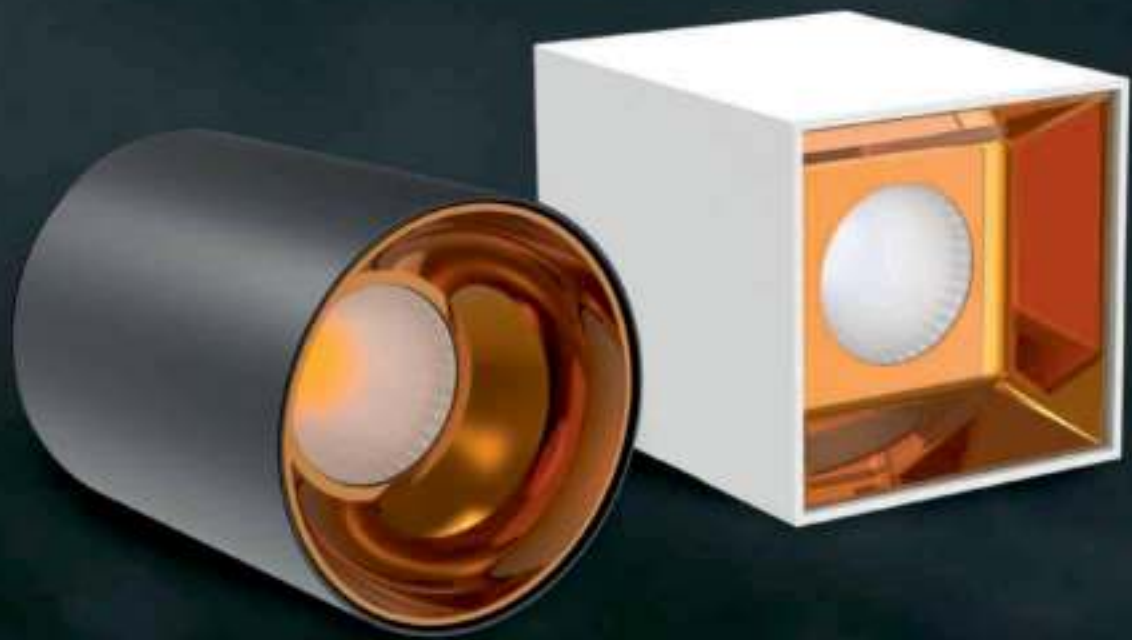

LED*s* Lighting

86%
SAVINGS

✓
EXCELLENT
CRI

100
LUMENS
PER WATT

⌚
LONG
LIFE

👁️
EYE
COMFORT

JET-i
LED ABOVE THE REST

ITEM CODE	POWER	COL.TEMP	PF	DIMENSION	MOUNT	CRI	ANGLE	PKG.

JET-I

JET-I MINI COB SURFACE SPOTLIGHT - INBUILT

MP-3W-JET.I	3W	3000K	>0.6	34x60	34	80	120	100
MP-3W-JET.I	3W	4000K	>0.6	34x60	34	80	120	100
MP-3W-JET.I	3W	6500K	>0.6	34x60	34	80	120	100

JET-I

JET-I COB SURFACE SPOTLIGHT - DRIVER BASED

MP-5W-JET.I	5W	3000K	>0.6	55x75	55	80	120	50
MP-5W-JET.I	5W	4000K	>0.6	55x75	55	80	120	50
MP-5W-JET.I	5W	6500K	>0.6	55x75	55	80	120	50

*Also Available in White & Black Fixture Housing.

JET-I

JET-I COB SURFACE SPOTLIGHT - DRIVER BASED

MP-12W-JET.I	12W	3000K	>0.6	73x90	73	80	120	40
MP-12W-JET.I	12W	4000K	>0.6	73x90	73	80	120	40
MP-12W-JET.I	12W	6500K	>0.6	73x90	73	80	120	40

*Also Available in White & Black Fixture Housing.

JET-I

JET-I COB SURFACE SPOTLIGHT - DRIVER BASED

MP-20W-JET.I	20W	3000K	>0.6	95x110	95	80	120	20
MP-20W-JET.I	20W	4000K	>0.6	95x110	95	80	120	20
MP-20W-JET.I	20W	6500K	>0.6	95x110	95	80	120	20

JET-I TWIST+

JET-I COB SURFACE LIGHT SPOTLIGHT- DRIVER BASED

MP-JET-I-TWIST-7W	7W	3 IN 1	>0.95	55x75	55	80	360	40
MP-JET-I-TWIST-12W	12W	3 IN 1	>0.95	73x90	73	80	360	40
MP-JET-I-TWIST-20W	20W	3 IN 1	>0.95	95x110	95	80	360	40

JET-I TWIST+

JET-I TWIST- LED SURFACE LIGHT

MP-JET-I-TWIST-12W	12W	3000K	>0.95	95	75x110	80	360	40
MP-JET-I-TWIST-12W	12W	4000K	>0.95	95	75x110	80	360	40
MP-JET-I-TWIST-12W	12W	6500K	>0.95	95	75x110	80	360	40

All dimensions in mm