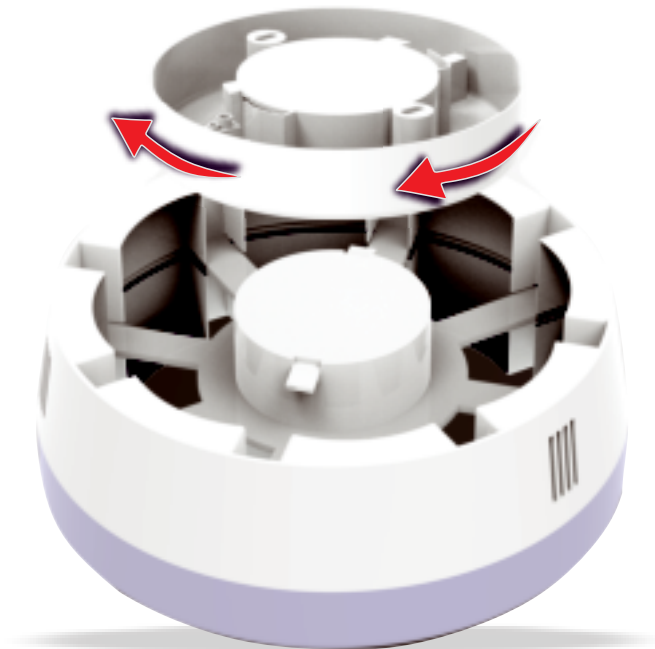

TWIST

**TWIST LED SURFACE LIGHT**

MP-TWIST-7W	7W	3 IN 1	>0.9	85x50hmm	120	50
MP-TWIST-9W	9W	3 IN 1	>0.9	110x50hmm	120	40
MP-TWIST-15W	15W	3 IN 1	>0.9	150x50hmm	120	40

TWIST

**TWIST LED SURFACE LIGHT**

MP-TWIST-7W	7W	3 IN 1	>0.9	85x50hmm	120	50
MP-TWIST-9W	9W	3 IN 1	>0.9	110x50hmm	120	40
MP-TWIST-15W	15W	3 IN 1	>0.9	150x50hmm	120	40