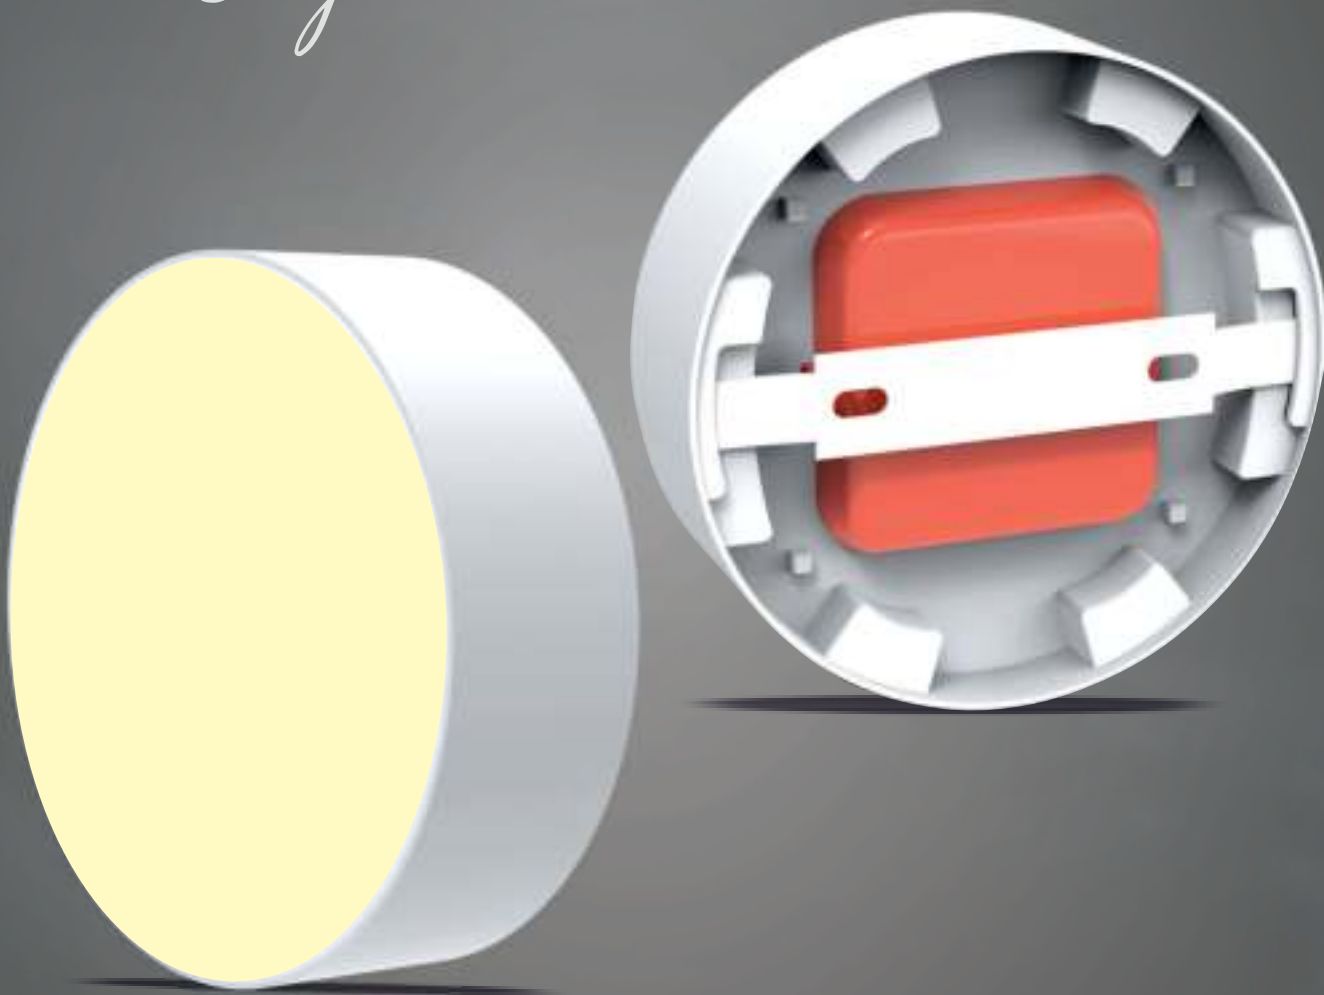

# Surface

Light With  
*Extra Bright*

**ZERO+EDGE**

86%  
SAVINGS

EXCELLENT  
CRI

100  
LUMENS  
PER WATT

LONG  
LIFE

EYE  
COMFORT