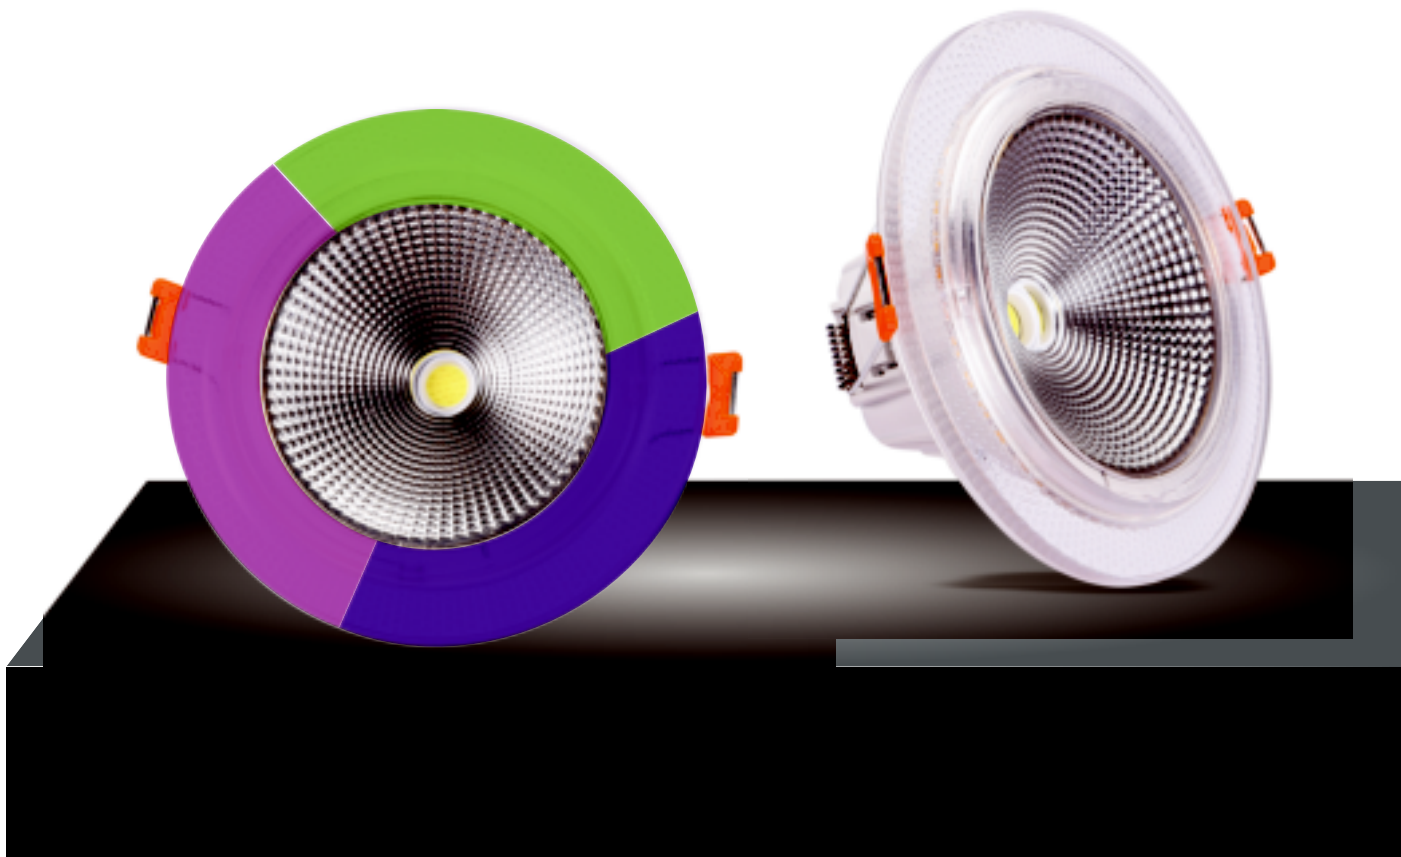

# SPARKLE SERIES

86%  
SAVINGS

✓  
EXCELLENT  
CRI

100  
LUMENS  
PER WATT

♻️  
LONG  
LIFE

👁️👍  
EYE  
COMFORT

ITEM CODE	POWER	COL.TEMP	PF	DIMENSION	CUT.DIA.	CRI	ANGLE	PKG.
-----------	-------	----------	----	-----------	----------	-----	-------	------

**SPARKLE**

**SPARKLE LED SPOT LIGHT**

MP-SPARK-8+8W	8+8W		>0.95	110x57	72	30	120	50
MP-SPARK-8+8W	8+8W		>0.95	110x57	72	30	120	50

All dimensions in mm

50%  
Energy saving  
over CFLs

Zero  
Maintenance

4 times  
more life  
over CFLs