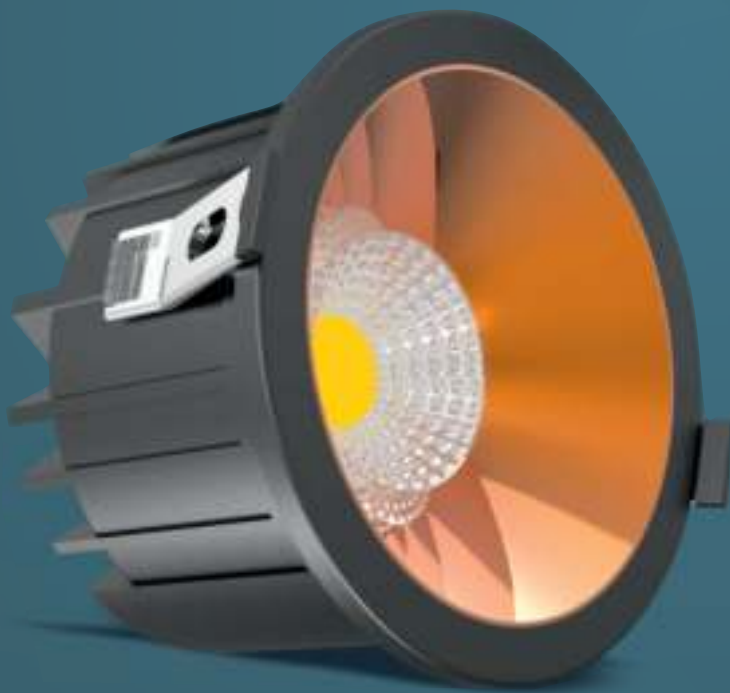

LEDs *Lighting*

VERVE⁺

LED DOWN LIGHT

ROBUST
DESIGN

IP20

Indoor Use
Only

**4KV
440V
SURGE**

86%
SAVINGS

EXCELLENT
CRI

120
LUMENS
PER WATT

LONG
LIFE

EYE
COMFORT

ITEM CODE	POWER	COL.TEMP	PF	DIMENSION	ANGLE	PKG.

VERVE+

VERVE + LED DOWNLIGHT

MP-VERVE⁺-7W	7W	3000K	>0.9	85x90	120	50
MP-VERVE⁺-7W	7W	4000K	>0.9	85x90	120	50
MP-VERVE⁺-7W	7W	6500K	>0.9	85x90	120	50
MP-VERVE⁺-7W	7W	③IN①	>0.9	85x90	120	50

VERVE+

VERVE + LED DOWNLIGHT

MP-VERVE⁺-12W	12W	3000K	>0.9	95x100	120	50
MP-VERVE⁺-12W	12W	4000K	>0.9	95x100	120	50
MP-VERVE⁺-12W	12W	6500K	>0.9	95x100	120	50
MP-VERVE⁺-12W	12W	③IN①	>0.9	95x100	120	50

VERVE+

VERVE + LED DOWNLIGHT

MP-VERVE⁺-18W	18W	3000K	>0.9	105x120	120	30
MP-VERVE⁺-18W	18W	4000K	>0.9	105x120	120	30
MP-VERVE⁺-18W	18W	6500K	>0.9	105x120	120	30
MP-VERVE⁺-18W	18W	③IN①	>0.9	105x120	120	30

Available Fixture Colour Black & White

Choose Your Desire Reflector.!

VERVE⁺
LED DOWN LIGHT