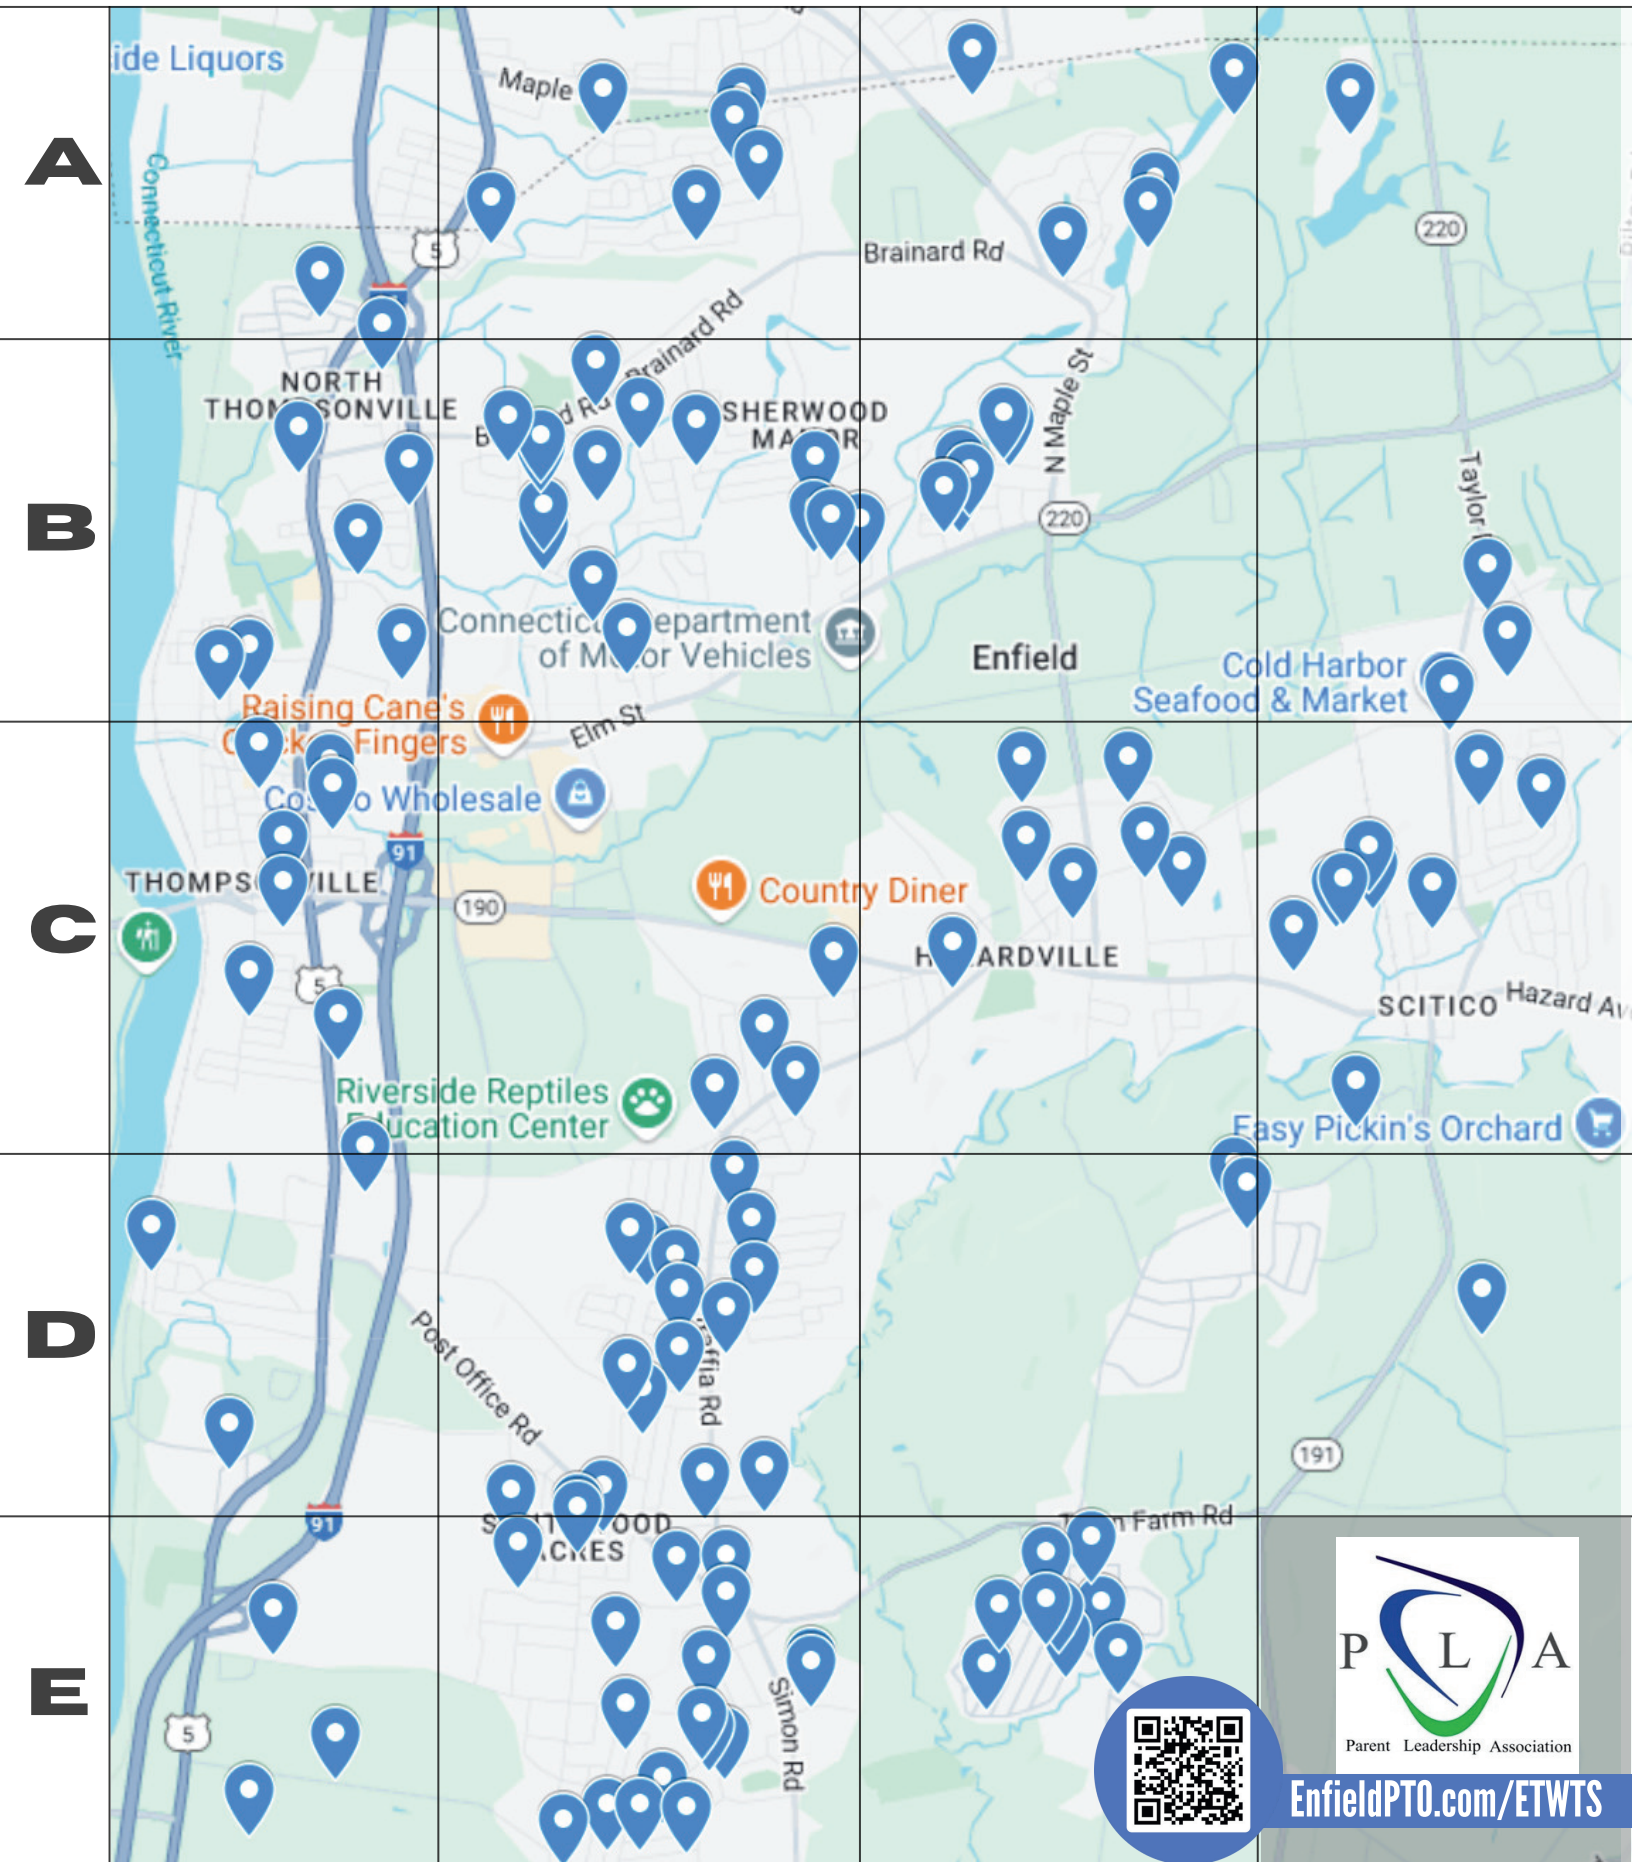

2025 ENFIELD TOWN WIDE TAG SALE MAP

EnfieldPTO.com/ETWS

1

2

3

4

Enfield Town Wide Tag Sale
Saturday - May 17, 2025
9:00 am - 3:00 pm (Rain or Shine)

Loc	Address	Loc	Address	Loc	Address
A1	3 Bouvier Street	B4	242 Moody Road	D2	11 David Street
A2	16 Nevins Avenue	B4	12 Watch Hill Drive	D2	4 Vernon Road
A2	16 Booth Road	B4	452 Taylor Road	D2	9 Overhill Road
A2	21 Roosevelt Boulevard	C1	7 Margaret Street	D2	2 Gem Grove
A2	9 Concord Terrace	C1	1B McConn Avenue	D2	4 Prior Road
A2	5 Laurie Drive	C1	18 Harris Street	D3	83 Abbe Road
A2	16 Alban Road	C1	16 John Street	D3	10 Hoover Lane
A3	1 Gardners Way	C1	36 Franklin Street	D4	15 Charnley Road
A3	2 1/2 Bridges Road	C1	59 Fairview Avenue	E1	21 Weymouth Road
A3	70 Cottage Road	C1	269 Pearl Street	E1	39 Mullen Road
A3	92 Cottage Road	C1	1227 Enfield Street	E1	39 King Court
A3	184 Cottage Road	C2	8 Southwood Road	E2	27 Fairfield Road
A4	45 Lake Drive	C2	12 Indian Run	E2	18 Steele Road
B1	28 Lancer Drive	C2	90 Middle Road	E2	20 Steele Road
B1	4 Woodlawn Avenue	C2	16 Cedar Street	E2	6 Louise Drive
B1	39 Foxcroft Road	C3	54 School Street	E2	1 Peggy Lane
B1	18 Parker Street	C3	18 South Road	E2	14 Peggy Lane
B1	59 Belmont Avenue	C3	8 Misty Meadow Road	E2	33 Guild Street
B1	14 Church Street	C3	16 Winter Way	E2	22 Copper Drive
B2	3 Field Road	C3	18 Ryefield Drive	E2	18 Edgewood Drive
B2	6 Oxford Drive	C3	14 Grove Street	E2	199 Weymouth Road
B2	7 Oxford Drive	C4	4 Holiday Lane	E2	14 Burnham Street
B2	128 Brainard Road	C4	6 Starr Lane	E2	51 Burnham Street
B2	21 Winding Lane	C4	29 Starr Lane	E2	46 Quaker Lane
B2	24 Glen Oak Drive	C4	25 Stony Brook Road	E2	36 Parky Drive
B2	34 Nancy Drive	C4	5 Woodlawn Street	E2	14 Marshall Road
B2	10 Lawncrest Drive	C4	75 Heron Road	E2	7 Iroquois Road
B2	16 Cartier Road	C4	104 Brett Lane	E2	26 Iroquios Road
B2	72 St. James Avenue	C4	86 Douglas Road	E2	15 Deepwood Road
B2	33 St. Thomas Street	C4	6 Clinton Lane	E2	28 Eastgate Lane
B2	2 Marshall Drive	D1	17 Pearl Street Ext	E2	4 Center Circle
B2	7 Oakwood Street	D1	1365 Enfield Street	E2	7 Shannon Drive
B2	352 George Washington Rd	D1	37 Old King Street	E2	8 Shannon Drive
B2	3 Circle Drive	D2	32 Conlin Drive	E3	12 Sam Street
B2	21 Circle Drive	D2	4 Welch Drive	E3	13 Kimberly Drive
B3	17 Brook Road	D2	15 Play Road	E3	34 Kimberly Drive
B3	70 Oakwood Street	D2	21 Theodore Street	E3	5 Eileen Lane
B3	43 Candlewood Drive	D2	30 Theodore Street	E3	5 Roland Street
B3	94 Candlewood Drive	D2	12 Pierce Street	E3	10 Christopher Drive
B3	233 Woodside Crossing	D2	1 Moon Street	E3	4 Redwing Road
B3	235 Woodside Crossing	D2	10 Howard Street	E3	21 Redwing Road
		D2	5 Sharp Street	E3	3 Sapphire Street