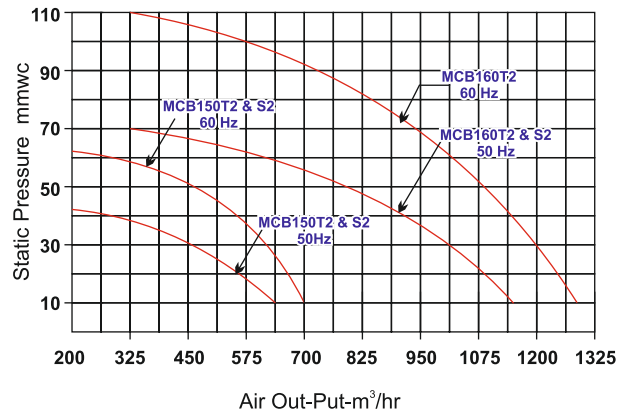

MOTHER

CENTRIFUGAL BLOWER

SISW Forward Curved

Industrial Air Solutions

QUALITY, PERFORMANCE, RELIABILITY

Centrifugal Blower

SISW Forward Curved

MOTHER

Air Out-Put Vs Static Pressure

Motor Type : Squirrel cage induction motor IP55 as std	Materials : Fancase : Sheet Steel
Nominal Supply : 380/420VY / 220/240VD 3 Ph 50 Hz	Impellers : Galvanised Sheet Steel
440/480VY / 250/280VD 3 Ph 60 Hz	Finishes : Black Powder Coated as std
Options : Inlet Flange, Inlet Guard, Motor Feet Pedestal	Mounting Options : Motor Feet or Pedestal / Outlet Flange

Performances data

Model	Supply	Full Open Air Out-Put m³/h	Shut Off Static Pressure MMWC	Power Input Max W	Current A	Speed RPM	Inlet Air Temp Max °C	Insulation	Weight Kg	Sound Level dbA
MCB150T2	415/380V, 3Ø, 50/60Hz	600/695	42/64	290/622	0.7/1.5	2680/2965	80	Class F	5.5	72/80
MCB150S2	240/220V, 1Ø, 50/60Hz	600/695	42/64	380/670	1.6/2.8	2680/2965	80	Class F	5.5	72/80
MCB160T2	415/380V, 3Ø, 50/60Hz	1140/1300	70/110	830/1328	2/3.2	2850/3425	80	Class F	14.5	81/86
MCB160S2	240V, 1Ø, 50Hz	1140	69	1200	5	2850	80	Class F	14.5	82
MCB185T2	415/380V, 3Ø, 50/60Hz	2646/3065	108/165	1120/1785	2.7/4.3	2810/3377	80	Class F	20.5	90

Outline Dimensions in mm

Model	A+2	B+5	C+2	D+2	F+5	H+2	I+2	J+2	K	L+5	M	N	+O	P	Q	R+0.3	S+0.3	T	U+1	V	W+0.3	X	Y+0.3	Z+2	E	EE	G	GG
MCB150S2	245	275	235	140	186	115	270	202	2	275	95	122	8	140	102	120	90	2	22	92	14	72	7.0	107	80	105	110	150
MCB150T2	245	296	235	140	210	115	270	211	2	300	104	122	9	140	102	120	90	2	22	92	14	72	7.0	107	80	110	123	163
MCB160S2 MCB160T2	300	362	267	173	235	118	330	270	5	380	135	157	10	156	168	126	151	2	27	112	20	124	9.0	135	100	125	125	153
MCB185T2	375	367	309	200	235	136	400	310	5	380	135	157	10	180	168	155	151	3	27	130	20	124	9.0	175	100	125	125	153