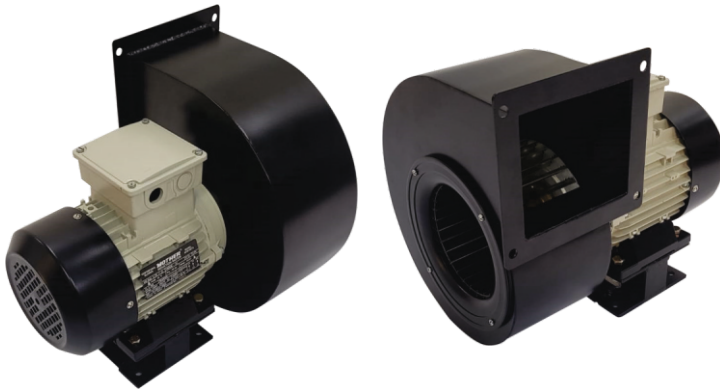

MOTHER

CENTRIFUGAL BLOWER

SISW Forward Curved

Industrial Air Solutions

QUALITY, PERFORMANCE, RELIABILITY

Centrifugal Blower

SISW Forward Curved

MOTHER

Air Out-Put Vs Static Pressure

Motor Type : Squirrel cage induction motor IP55 as std	Materials : Fancase : Sheet Steel
Nominal Supply : 380/420VY / 220/240VD 3 Ph 50 Hz	Impellers : Galvanised Sheet Steel
440/480VY / 250/280VD 3 Ph 60 Hz	Finishes : Black Powder Coated as std
Options : Inlet Flange, Inlet Guard, Motor Feet Pedestal	Mounting Options : Motor Feet or Pedestal / Outlet Flange

Performances data

Model	Supply	Full Open Air Out-Put m³/h	Shut Off Static Pressure MMWC	Power Input Max W	Current A	Speed RPM	Inlet Air Temp Max °C	Insulation	Weight Kg	Sound Level dbA
MCB150T2	415/380V, 3Ø, 50/60Hz	600/695	42/64	290/622	0.7/1.5	2680/2965	80	Class F	5.5	72/80
MCB150S2	240/220V, 1Ø, 50/60Hz	600/695	42/64	380/670	1.6/2.8	2680/2965	80	Class F	5.5	72/80
MCB160T2	415/380V, 3Ø, 50/60Hz	1140/1300	70/110	830/1328	2/3.2	2850/3425	80	Class F	14.5	81/86
MCB160S2	240V, 1Ø, 50Hz	1140	69	1200	5	2850	80	Class F	14.5	82
MCB185T2	415/380V, 3Ø, 50/60Hz	2646/3065	108/165	1120/1785	2.7/4.3	2810/3377	80	Class F	20.5	90