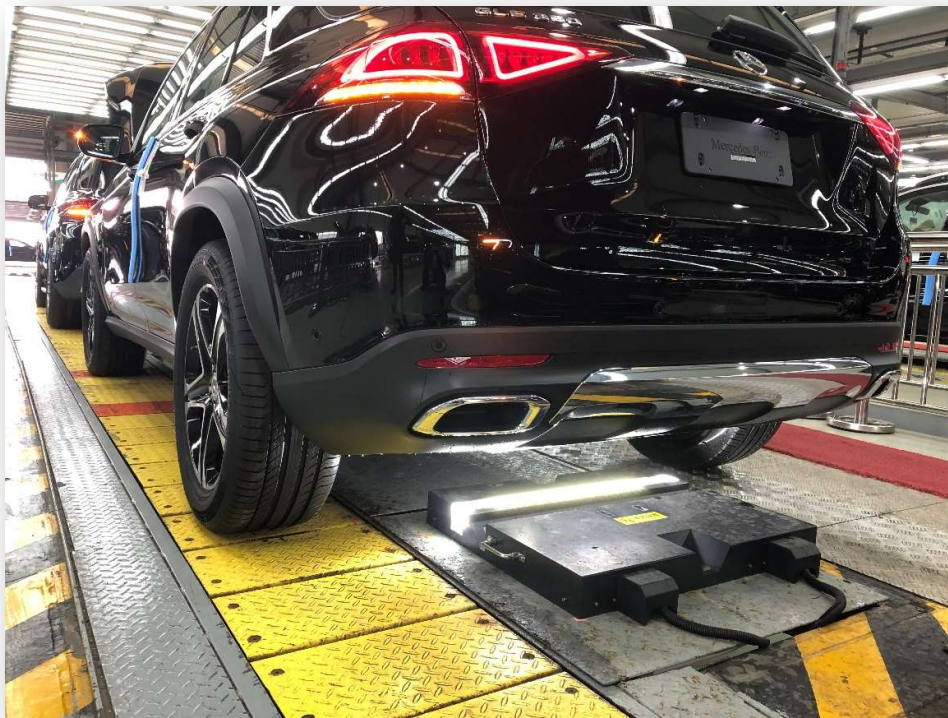

Heavy duty, construction, metro, and special military machines can be scanned.

- ◆ A self-learning AI system for scanning and detecting foreign parts attached to the undercarriage.
- ◆ AI identify chassis defects, such as scratch, oil leakage, rust, damage, etc.
- ◆ Automatically mark the defective part, type and size of the chassis, and there is no need to view the chassis picture manually. Defect information is clear at a glance.
- ◆ 4K (8MP) picture output resolution: 4096 x Infinity.

USCAN 100 Vehicle Undercarriage Scanner consists of scanners and computer system

The Drive-through Undercarriage Scanner can be used as a standalone device or as an upgrade for the tread depth scanner.

- Show oil leaks, corrosion spots, scratches, abrasions
- Detects intrusions into catalytic converters by analyzing their structure and welding lines
- Improves the detection of poorly fixed parts to prevent their loss on the road