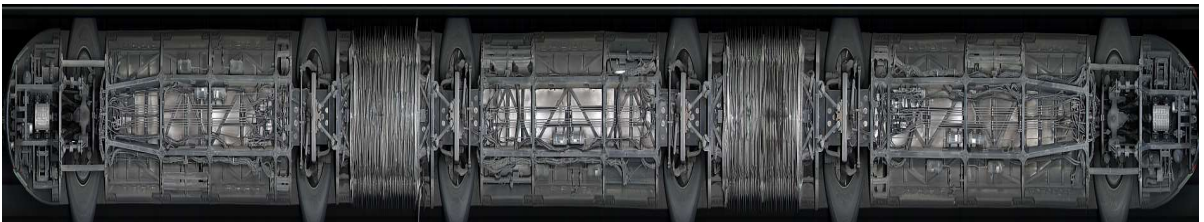

Exclusively represented by SPM Logistics LLC
2535 Kettner Boulevard, San Diego, California 92101,
United States
Phone: 858 800 4400 Cell: 858 305 9606
Web: www.jevol.us

USCAN 100 Vehicle Undercarriage Scanner

Heavy duty, construction, metro, and special military machines can be scanned.

- ◆ A self-learning AI system for scanning and detecting foreign parts attached to the undercarriage.
- ◆ AI identify chassis defects, such as scratch, oil leakage, rust, damage, etc.
- ◆ Automatically mark the defective part, type and size of the chassis, and there is no need to view the chassis picture manually. Defect information is clear at a glance.
- ◆ 4K (8MP) picture output resolution: 4096 x Infinity.

USCAN 100 Vehicle Undercarriage Scanner consists of scanners and computer system

The Drive-through Undercarriage Scanner can be used as a standalone device or as an upgrade for the tread depth scanner.

- Show oil leaks, corrosion spots, scratches, abrasions
- Detects intrusions into catalytic converters by analyzing their structure and welding lines
- Improves the detection of poorly fixed parts to prevent their loss on the road