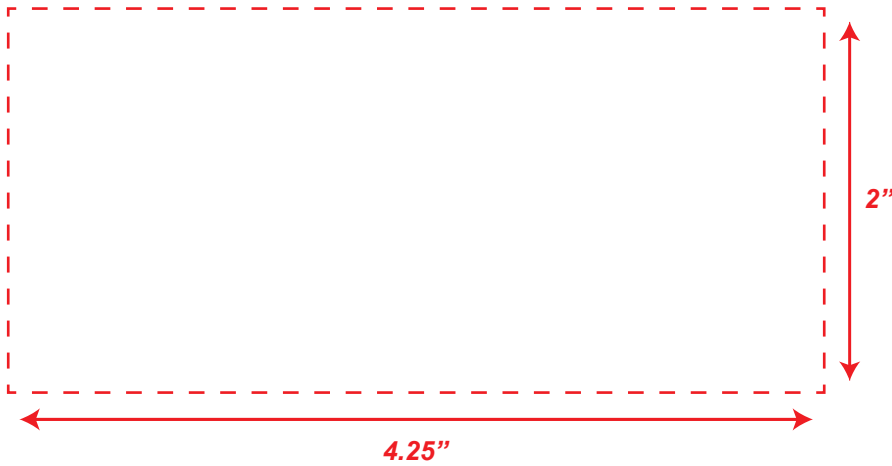

Clear Yards w/ One Color Imprint

Imprint Size - 2" x 4.25"

INK COLOR

PMS - White

**Logo may need to be adjusted for printing purposes.
Text and lines may have to be thickened and/or resized to
hold ink properly and guarantee a successful print.*

(Not to Scale)

Original Logo

Revised Logo

Actual Imprint Size

Proof Approval: _____

Signature

Date