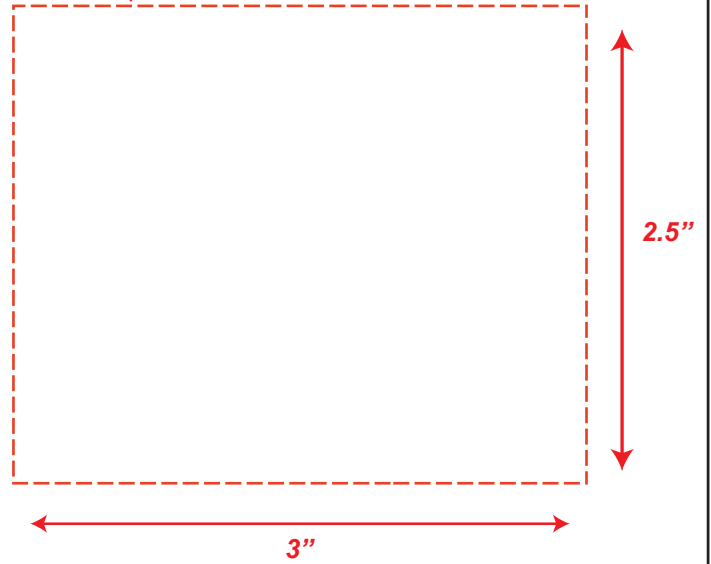

Revised Logo

Actual Imprint Size