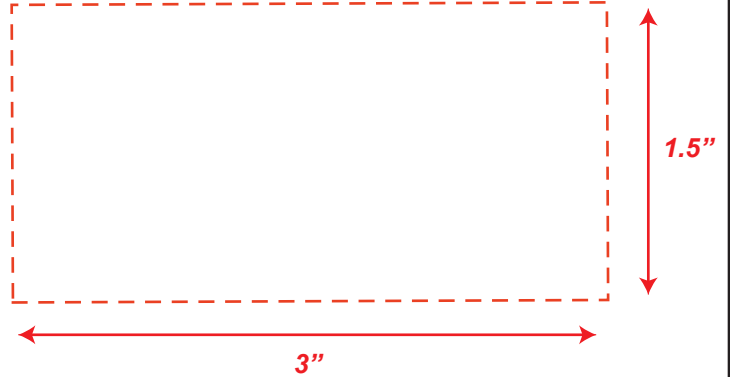

5" Tube Shot

01/08/2024 CUST# 00000

Clear Tube - 1 Color Imprint

Imprint Size - 1.5" x 3"

INK COLOR

■ PMS - Black

**Logo may need to be adjusted for printing purposes.
Text and lines may have to be thickened and/or resized to
hold ink properly and guarantee a successful print.*

Original Logo

Revised Logo

Actual Imprint Size

Not to Scale

(Artwork will wrap tube)

Disclaimer:

Due to the nature of transparent inks, the color outcome might be influenced by the base color of the item being printed. This interaction can result in a slight variation or shift in the expected color.