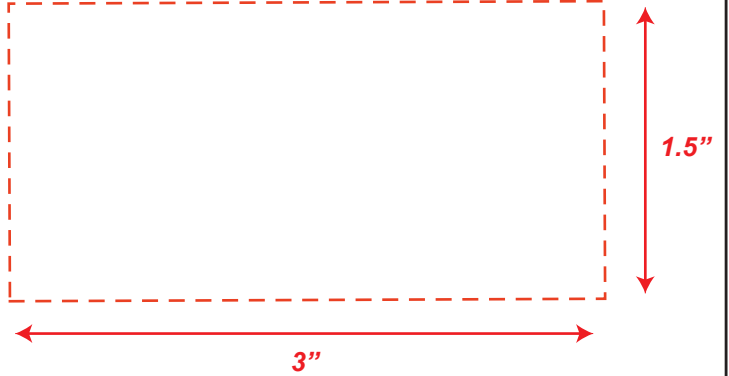

6" Tube Shot

00/00/25

CUST#

Clear Tube - 1 Color Imprint

Imprint Size - 1.5" x 3"

INK COLOR

■ PMS - Black

**Logo may need to be adjusted for printing purposes.
Text and lines may have to be thickened and/or resized to hold ink properly and guarantee a successful print.*

Original Logo

Revised Logo

Actual Imprint Size

Not to Scale
(Artwork will wrap tube)

Disclaimer:

Due to the nature of transparent inks, the color outcome might be influenced by the base color of the item being printed. This interaction can result in a slight variation or shift in the expected color.