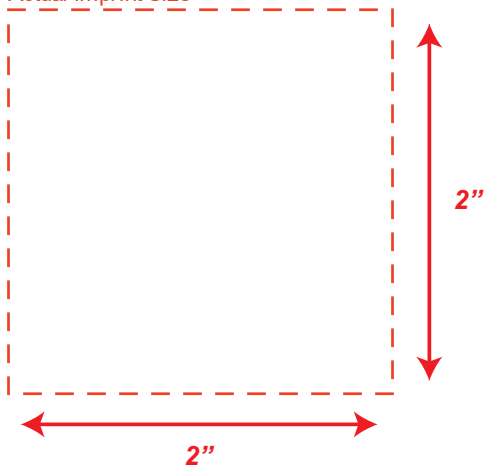

2oz Shot Glass

0-0-2021

CUST#

Clear Shot Glass - 1 Color Imprint

Imprint Size - 2" x 2"

INK COLOR

■ PMS - Black

**Logo may need to be adjusted for printing purposes.
Text and lines may have to be thickened and/or resized to
hold ink properly and guarantee a successful print.*

Original Logo

(Not To Scale)
Image Will Wrap Sides

Revised Logo

Actual Imprint Size

Proof Approval: _____

Signature

_____ Date