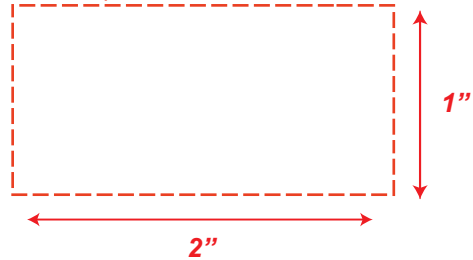

Revised Logo

Actual Imprint Size

Not To Scale