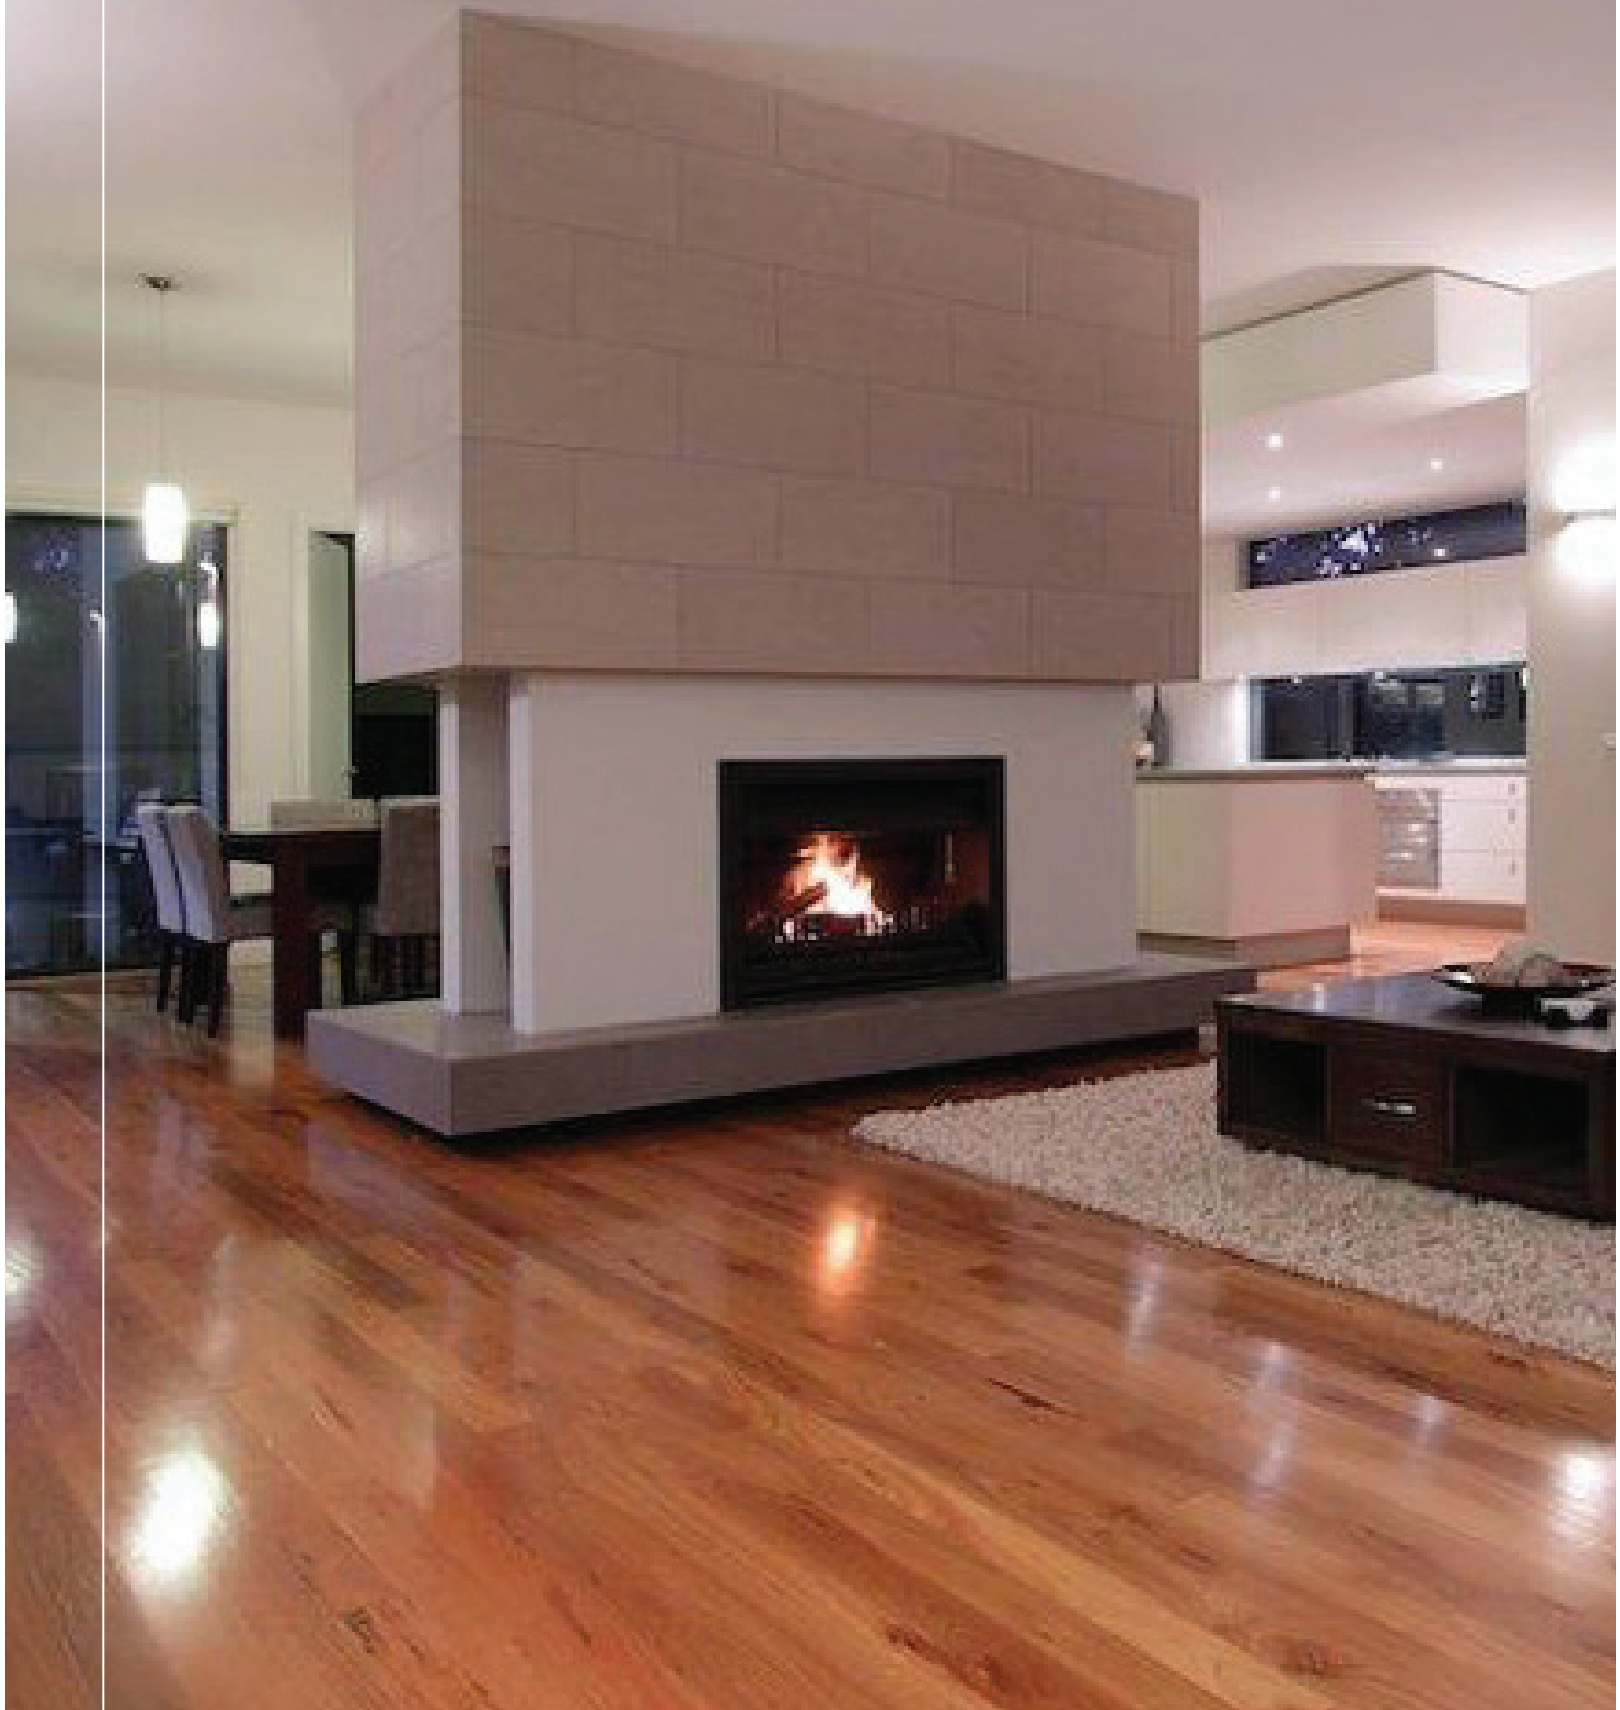

A professional resource and buyers guide

Ligna

LIGNA

700 | 800 | 900

ENGINEERED TO WORK BRILLIANTLY

The Ligna series of open fronted wood fire inserts are a stunning addition to any environment. Apart from being economical to install, the Ligna series produces brilliant radiant and convection heat much more efficiently than a conventional masonry fireplace. Its unique heat exchange design traps hot air which would otherwise be lost up the chimney and circulates it through natural convection into the room so the heat is kept inside the room where you want it.