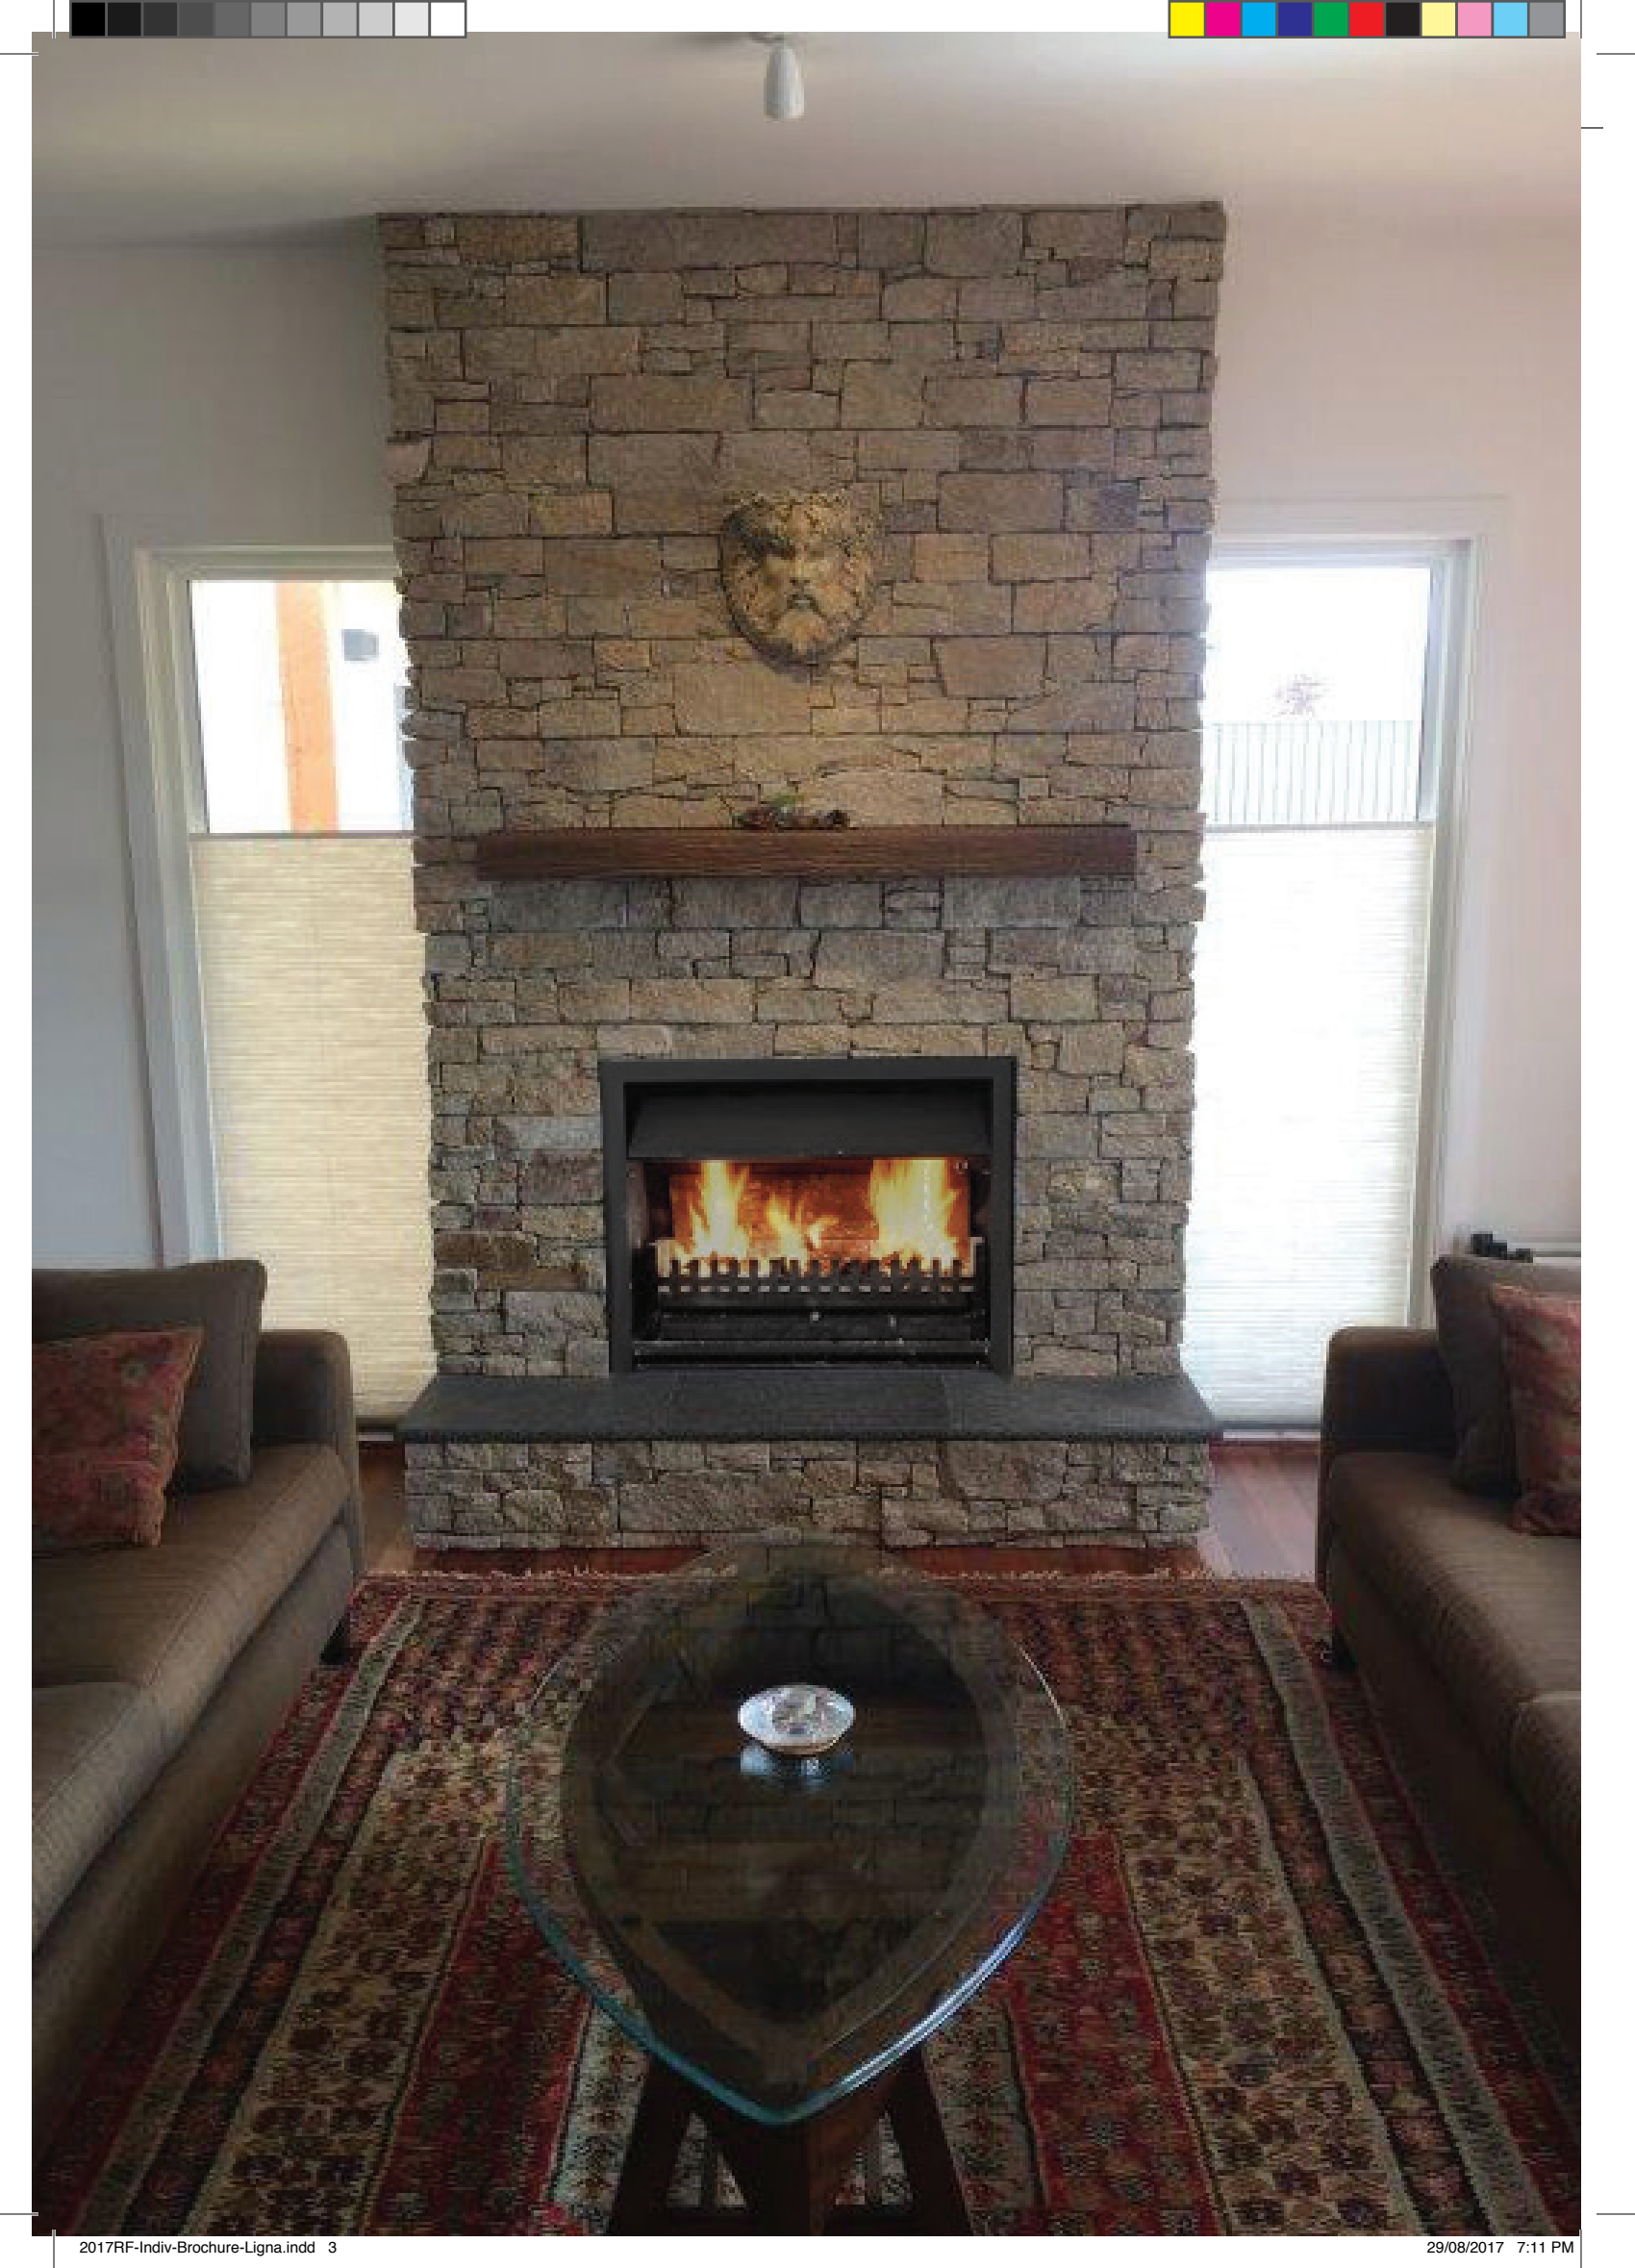

A professional resource and buyers guide

Ligna

LIGNA

700 | 800 | 900

ENGINEERED TO WORK BRILLIANTLY

The Ligna series of open fronted wood fire inserts are a stunning addition to any environment. Apart from being economical to install, the Ligna series produces brilliant radiant and convection heat much more efficiently than a conventional masonry fireplace. Its unique heat exchange design traps hot air which would otherwise be lost up the chimney and circulates it through natural convection into the room so the heat is kept inside the room where you want it.