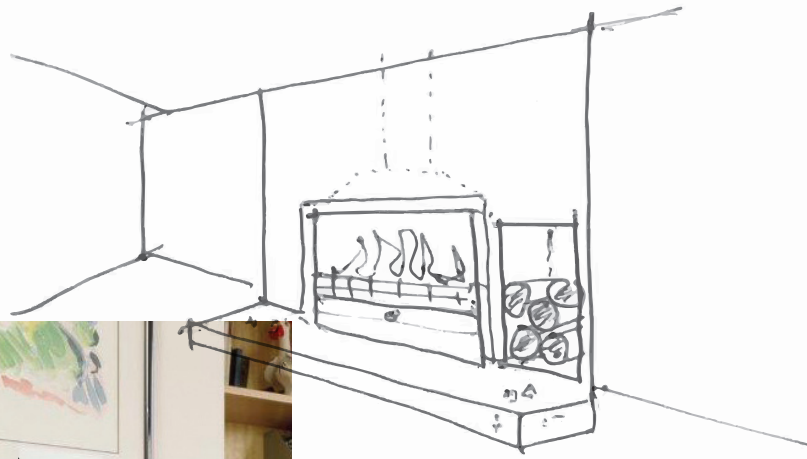

A professional resource and buyers guide

Ligna

LIGNA

700 | 800 | 900

ENGINEERED TO WORK BRILLIANTLY

The Ligna series of open fronted wood fire inserts are a stunning addition to any environment. Apart from being economical to install, the Ligna series produces brilliant radiant and convection heat much more efficiently than a conventional masonry fireplace. Its unique heat exchange design traps hot air which would otherwise be lost up the chimney and circulates it through natural convection into the room so the heat is kept inside the room where you want it.