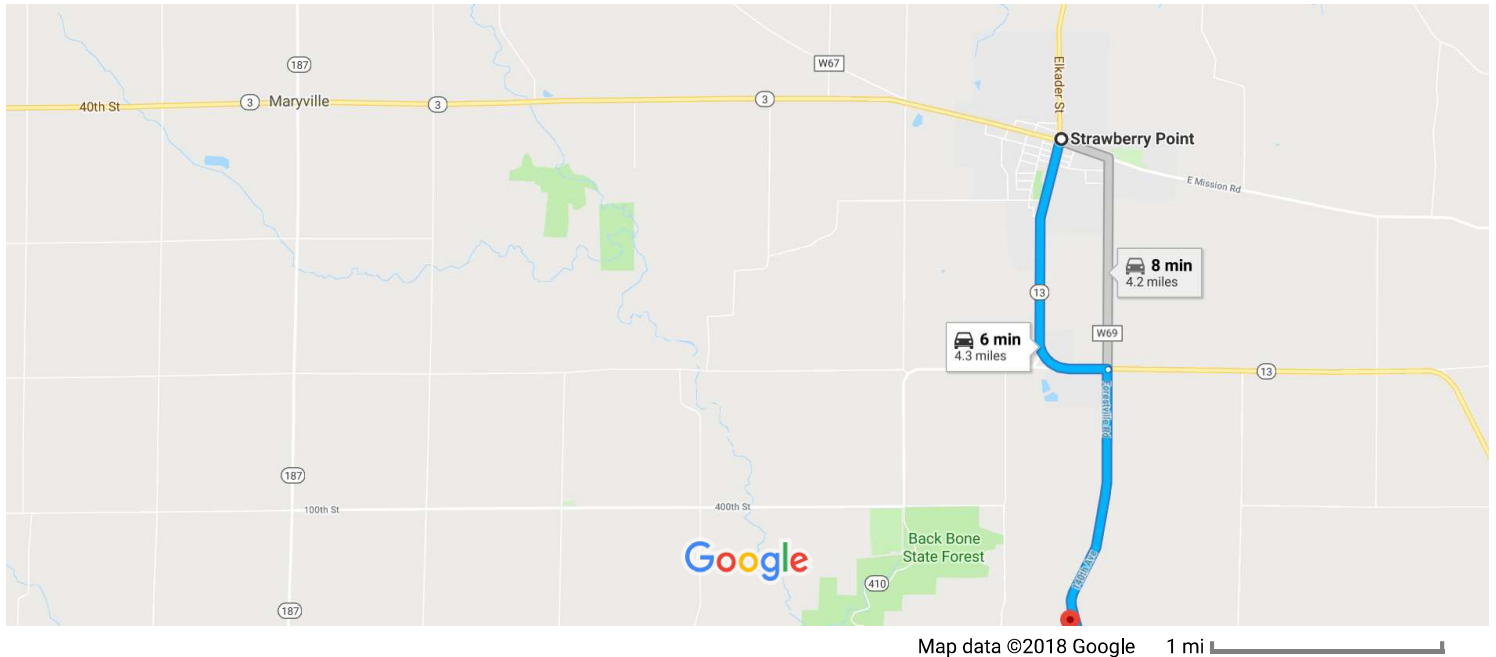

Strawberry Point, IA to 1358 110th St, Strawberry Point, IA 52076 Drive 4.3 miles, 6 min

Strawberry Point

Iowa 52076

- ↑ 1. Head south on Elkader St toward W Mission St
52 ft
- ↑ 2. Continue onto IA-13 S/IA-3 E/Commercial St
[Continue to follow IA-13 S/IA-3 E](#)
2.1 mi
- ↘ 3. Turn right onto Forestville Rd
2.0 mi
- ↑ 4. Continue onto 140th Ave
400 ft
- ↘ 5. Turn right onto 110th St
492 ft

1358 110th St

Strawberry Point, IA 52076

These directions are for planning purposes only. You may find that construction projects, traffic, weather, or other events may cause conditions to differ from the map results, and you should plan your route accordingly. You must obey all signs or notices regarding your route.