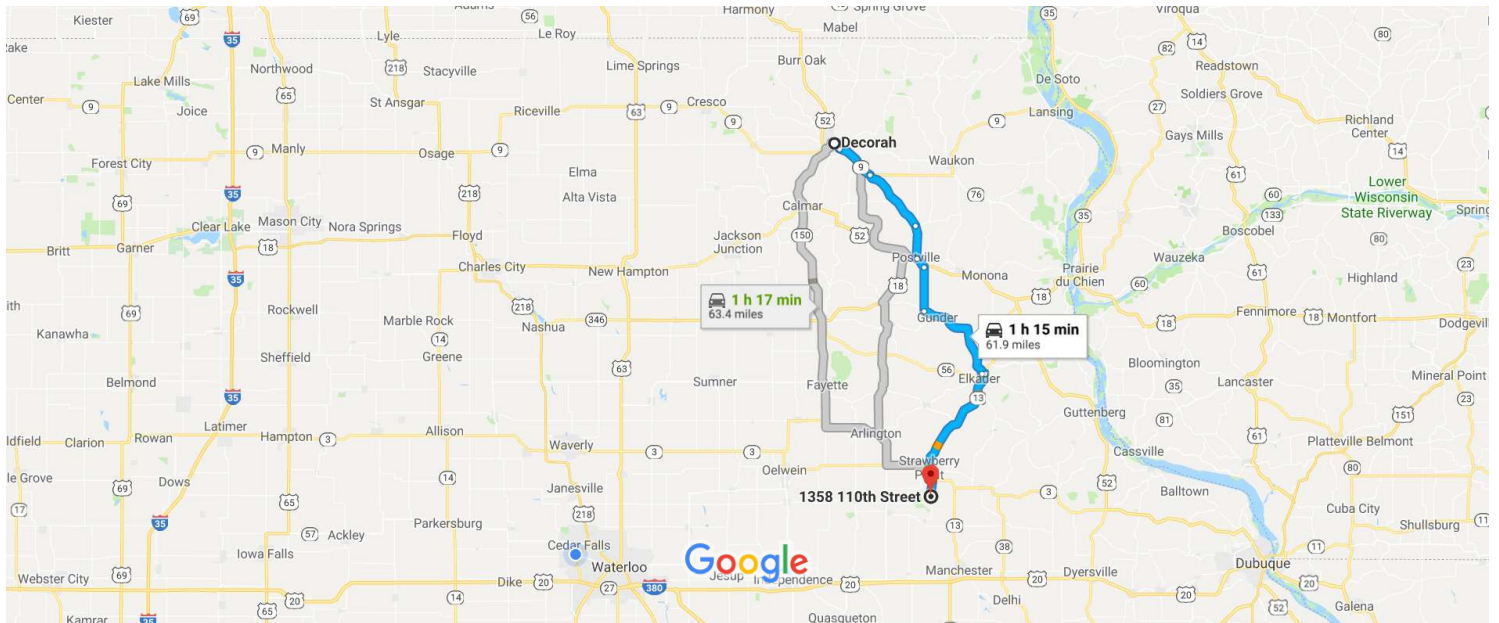

Decorah, Iowa 52101 to 1358 110th St,
Strawberry Point, IA 52076

Drive 61.9 miles, 1 h 15 min

Map data ©2018 Google 10 mi

Decorah

Iowa 52101

- ↑ 1. Head east on E Main St toward State St
2 min (0.4 mi)

Take IA-9 E, Frankville Rd, Gunder Rd and IA-13 S to 110th St in Richland

- 2. Turn right onto Montgomery St
0.9 mi
- ↶ 3. Turn left onto IA-9 E
5.5 mi
- 4. Turn right onto Frankville Rd
9.3 mi
- 5. Turn right onto IA-51 S
4.3 mi
- ↑ 6. Continue onto Aspen Ave/S Lawler St
0.1 mi
- ↶ 7. Turn left onto US-18 E/US-52 S/E Military Rd
[i](#) Continue to follow US-18 E/US-52 S
1.6 mi
- 8. Turn right onto Gunder Rd
5.9 mi
- ↶ 9. Turn left to stay on Gunder Rd
13.3 mi

10. Turn left onto N High St
0.4 mi
11. Turn right onto IA-13 S
17.9 mi
12. Turn right onto Forestville Rd
2.0 mi
13. Continue onto 140th Ave
400 ft
14. Turn right onto 110th St
29 s (492 ft)

1358 110th St

Strawberry Point, IA 52076

These directions are for planning purposes only. You may find that construction projects, traffic, weather, or other events may cause conditions to differ from the map results, and you should plan your route accordingly. You must obey all signs or notices regarding your route.