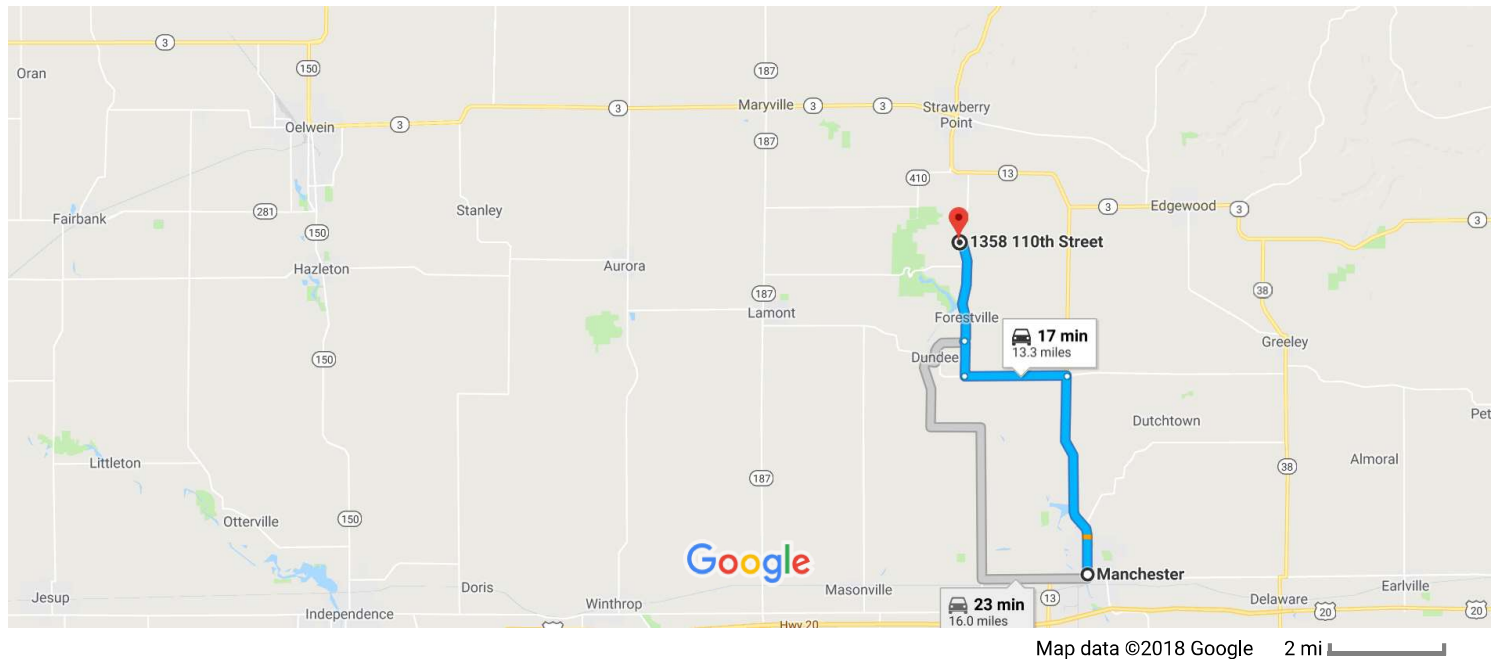

Manchester, Iowa 52057 to 1358 110th St,  
Strawberry Point, IA 52076

Drive 13.3 miles, 17 min

## Manchester

Iowa 52057

- ↑ 1. Head north on IA-13 N/N Franklin St toward E Howard St  
i Continue to follow IA-13 N  
 \_\_\_\_\_ 6.1 mi
- ↶ 2. Turn left onto 150th St  
 \_\_\_\_\_ 3.0 mi
- ↷ 3. Turn right onto Firefly Rd  
 \_\_\_\_\_ 1.1 mi
- ↷ 4. Turn right onto 140th Ave  
 \_\_\_\_\_ 3.0 mi
- ↶ 5. Turn left onto 110th St  
 \_\_\_\_\_ 492 ft

## 1358 110th St

Strawberry Point, IA 52076

These directions are for planning purposes only. You may find that construction projects, traffic, weather, or other events may cause conditions to differ from the map results, and you should plan your route accordingly. You must obey all signs or notices regarding your route.