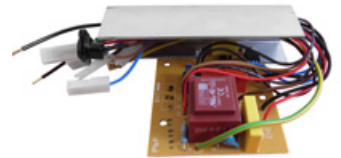

**circuit board for digital BVC units**  
Item # 12356

**circuit board for analog BVC units**  
Item # 12353

**wall mounting bracket for S-series, black**  
Item # 21105

**wall mounting bracket for C-series, black**  
Item # 21101