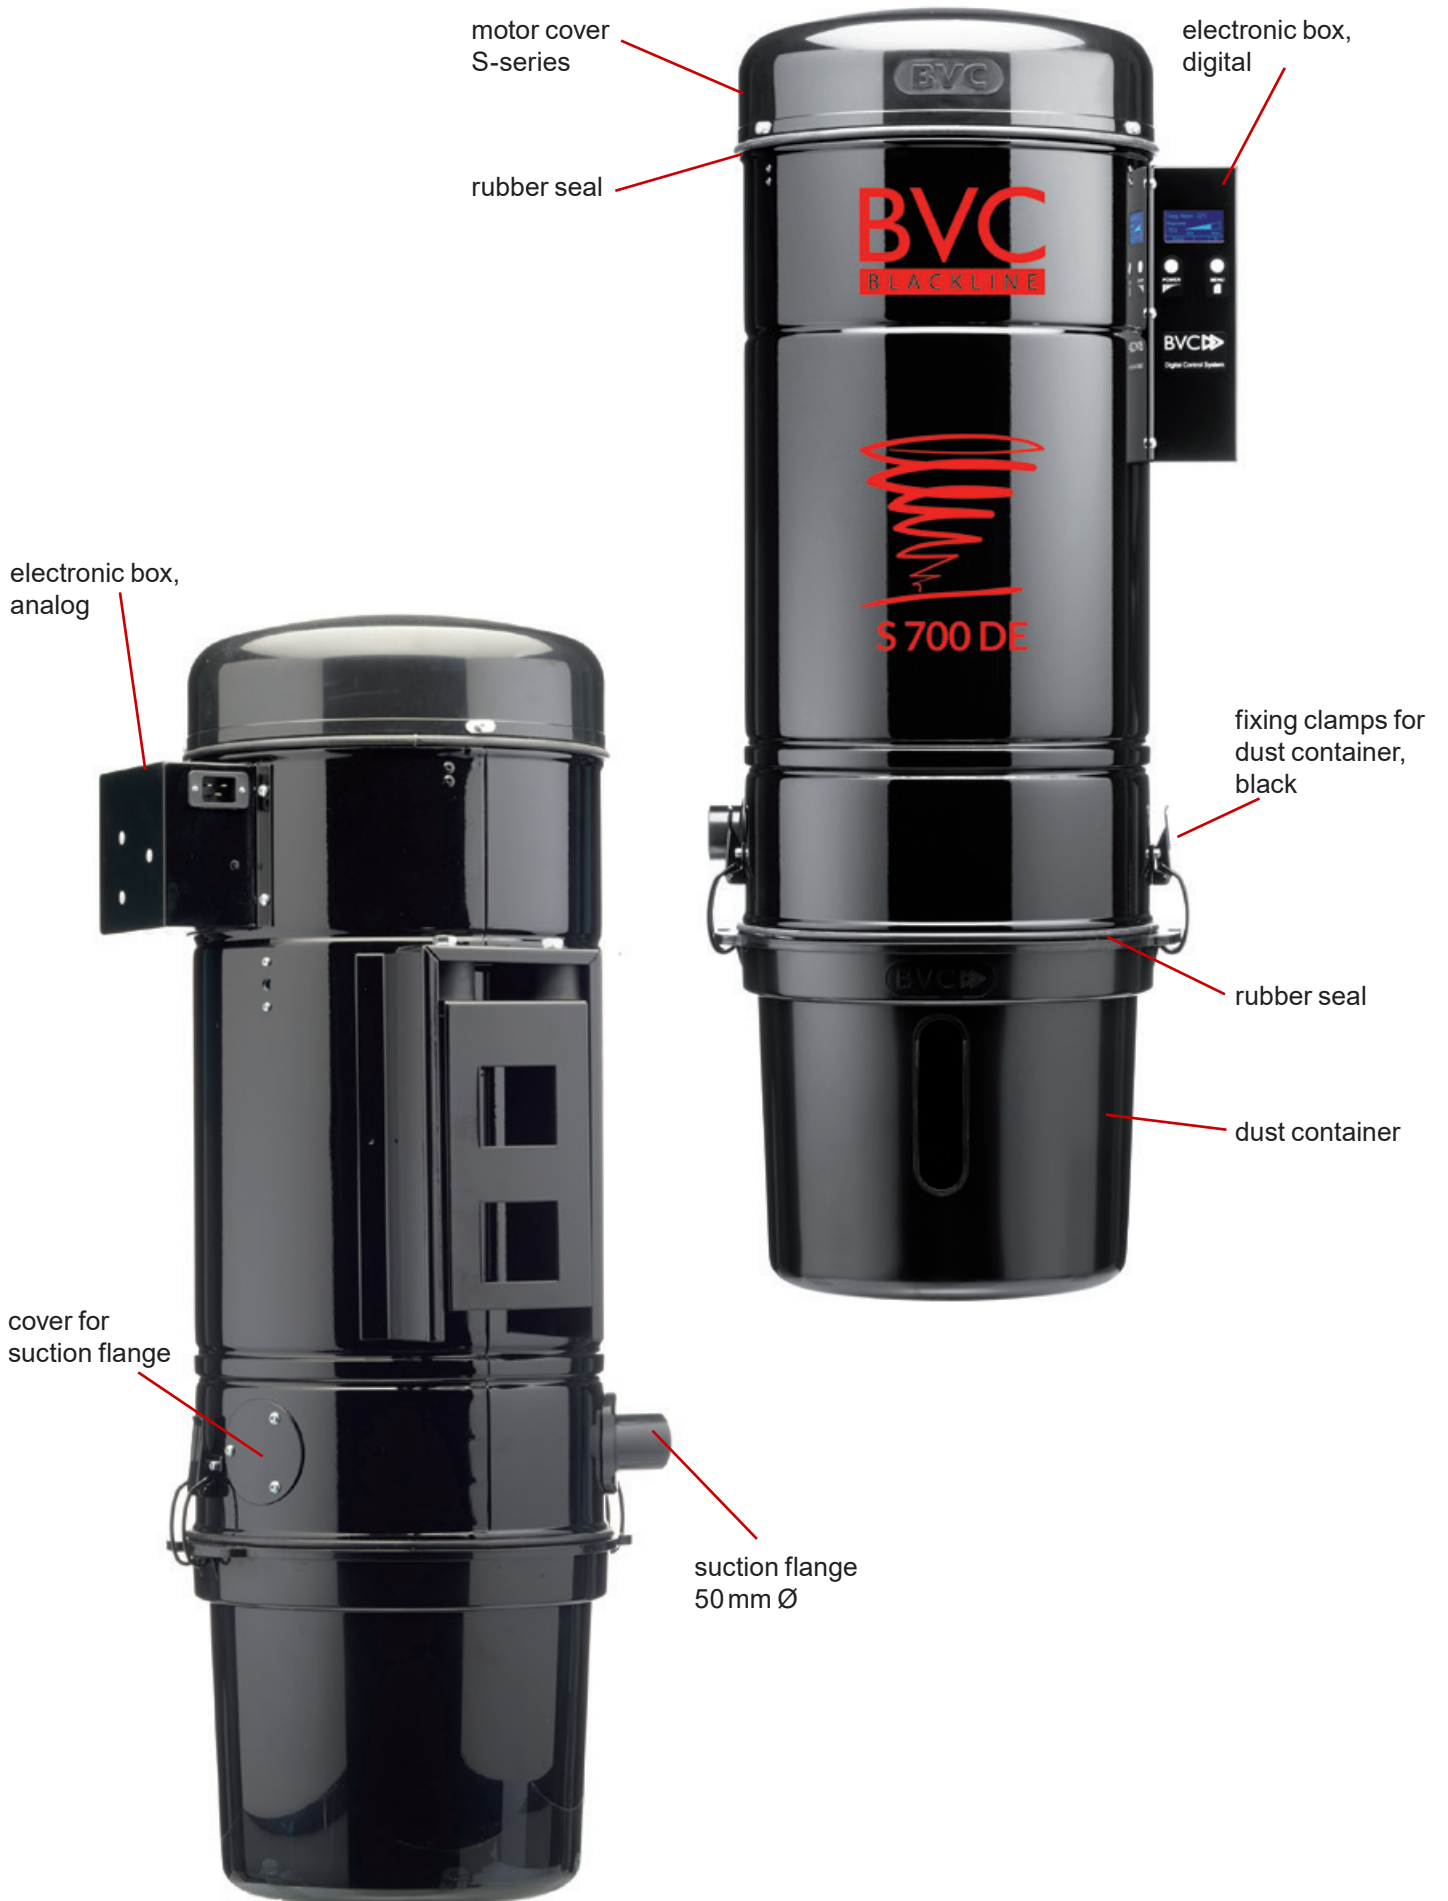

## **TABLE OF CONTENTS**

<b>SPARE PARTS FOR THE BVC .....</b>	<b>2-5</b>
<b>SPARE PARTS FOR INLET VALVES .....</b>	<b>5</b>
<b>SPARE PARTS FOR SUCTION HOSES .....</b>	<b>6-7</b>
<b>SPARE PARTS FOR SUCTION NOZZLES .....</b>	<b>8-9</b>

## SPARE PARTS FOR THE BVC CENTRAL VACUUM CLEANER

**motor cover S-series  
without HEPA filter**

Item # 12282

**motor cover C-series  
without HEPA filter**

Item # 13090

**motor cover S-series  
with recess for  
HEPA filter**

Item # 12290

**motor cover C-series  
with recess for  
HEPA filter**

**black** Item # 13094

**motor cover C-series  
with recess for  
HEPA filter**

**red** Item # 13100

**motor set  
1800 Watt**

Item # 29003