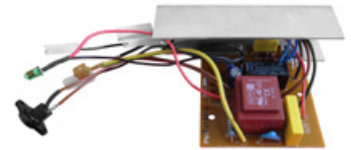

## SPARE PARTS FOR THE BVC CENTRAL VACUUM CLEANER TIDYGIRL

**Muffler case  
for BVC TIDYGIRL**

Item # 11830

**circuit board  
for BVC TIDYGIRL**

Item # 14016

**dust filter bag  
for Tidygirl, cotton**

Item # 13994