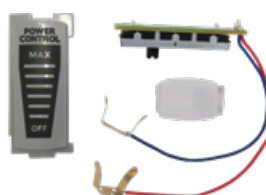

**Handle cover grey  
for SWIVEL vacuum hose**  
Item # 25152

**Clickring  
for SWIVEL vacuum hose**  
Item # 25156

**chrome tube  
for SWIVEL vacuum hose**  
Item # 25157

**rotatable socket connec-  
tion 360° Swivel Cuff**  
Item # 25154

**potentiometer electronic  
for SWIVEL vacuum hose**  
Item # 25153

**switch ON/OFF  
for SWIVEL vacuum hose**  
Item # 25158