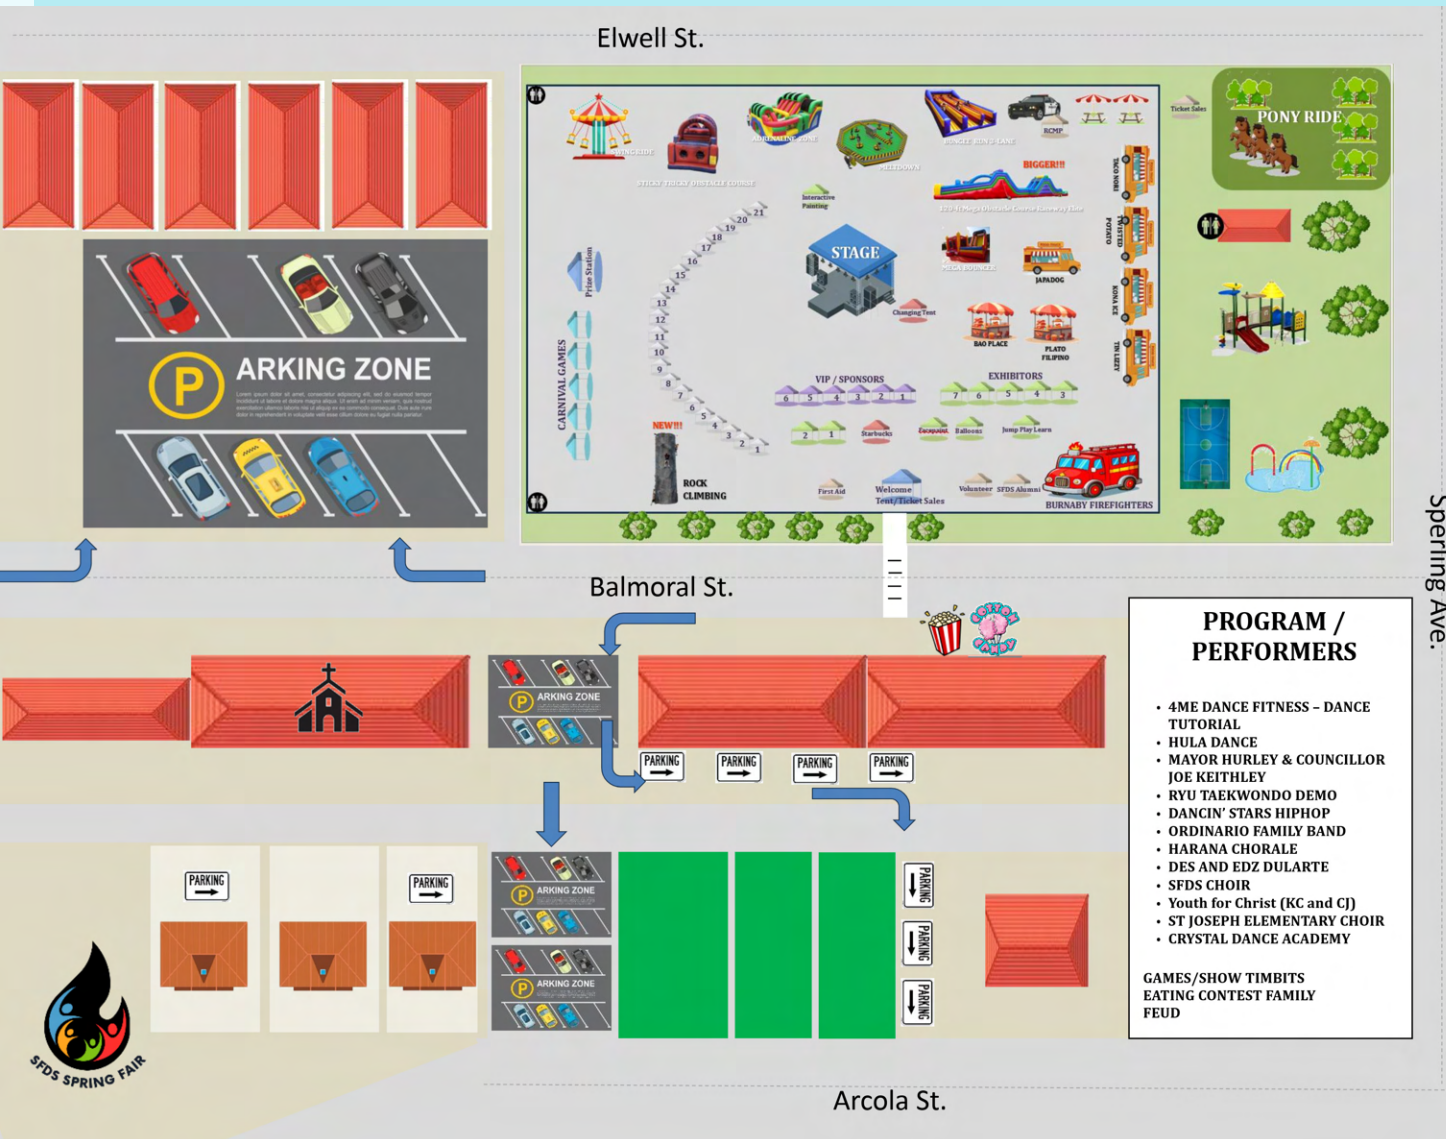

## SITE MAP

- ATTRACTIONS LIST & # OF PUNCHES**
- PONY Ride (4)
  - Swing Ride (4)
  - Meltdown (4)
  - Bungee Run 3-Lane (4)
  - Sticky Tricky Obstacle Course (4)
  - Adrenaline Zone (4)
  - Rock Climbing (12)
  - 120ft Mega Obstacle Course Raceway Elite (12)
  - Mega Bouncer (3)
  - Carnival Games (1)
    - Basketball
    - Archery
    - Axe target
    - Inflatable soccer kick
    - Hit the can by target archery
    - Bottle color matching