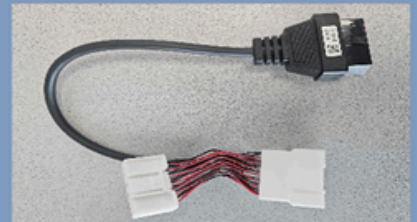

CENTRAL CONSOLE

AVILOO Parts No. 14008*

OBD CABLE

AVILOO Parts No. 14018*

OR

FLAT RIBBON CABLE

AVILOO Parts No. 14003 & 14011*

POWER SUPPLY CABLE

+ AVILOO Parts No. 14005*

ADAPTER CABLE FOR TESLA MODEL Y

CENTRE CONSOLE

AVILOO Parts No. 14008*

DRIVERS SIDE PILLAR

JUNIPER CABLE

AVILOO Parts-No. 14020*

SUPPORT