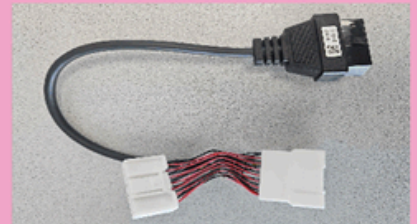

TO PRODUCTION DATE SEPTEMBER 2015

AVILOO Parts No. 14007*

ADAPTER CABLE FOR TESLA MODEL 3

From production date Sept. 2023

WINDSCREEN PILLAR ON DRIVERS SIDE

AVILOO Parts No. 14019*

To production date Sept. 2023

CENTRAL CONSOLE

AVILOO Parts No. 14008*

OBD CABLE

AVILOO Parts No. 14018*

OR

FLAT RIBBON CABLE

AVILOO Parts No. 14003 & 14011*

POWER SUPPLY CABLE