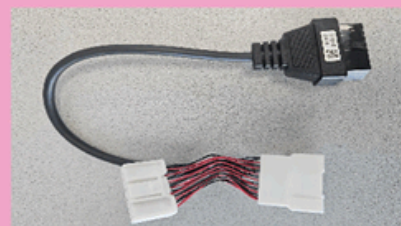

CENTRAL CONSOLE

AVILOO Parts No. 14008*