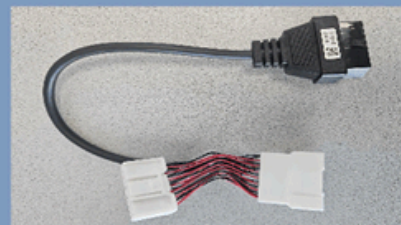

CENTRAL CONSOLE

AVILOO Parts No. 14008*

POWER SUPPLY CABLE

+ AVILOO Parts No. 14005*

SUPPORT

Do you need support with
the battery test?

TELEPHONE:

1300 948 606
+61 (0)424 407 002

EMAIL:

info@testev.co

ADAPTER CABLE FOR TESLA MODEL Y

CENTRE CONSOLE

AVILOO Parts No. 14008*

DRIVERS SIDE PILLAR JUNIPER CABLE

AVILOO Parts-No. 14020*