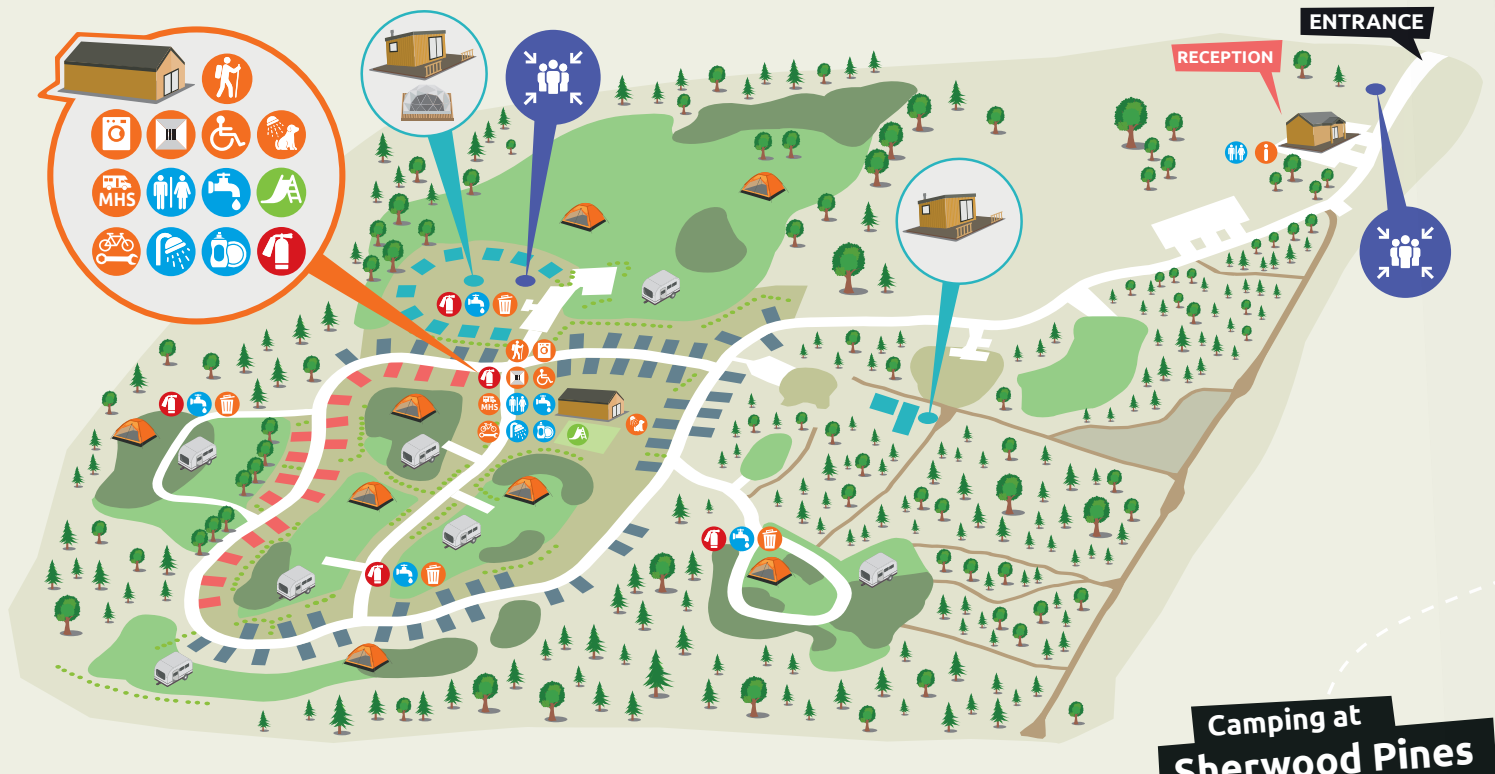

SLOW DOWN – 5mph speed restrictions are in place at all times on site. Please take special care when driving on site to keep all children and wildlife safe. Please do not drive around site when the barriers are closed between 10:30pm & 7:30am.

PLEASE NOTE: Site Managers reserve the right to exclude customers for breach of our terms and conditions, as published on our website. sherwoodpinescamping.co.uk

Emergency Information & Contacts:

Site out of hours	07749 902 918
Police / Ambulance / Fire	999
Police non-emergency	101
NHS 24hr non-emergency	111
Kings Mill Hospital	01623 622515
Newark Urgent Care Centre	01636 681681
Doctors Major Oak Medical Practice	01623 822303
Sherwood Dental Care	01159 856156
Edwinstowe Pharmacy	01623 822207
Dixon and Youngs Veterinary Surgery	01623 259555
ACE ABC Taxi	01623 654321
AAA Cabs	01623 835656