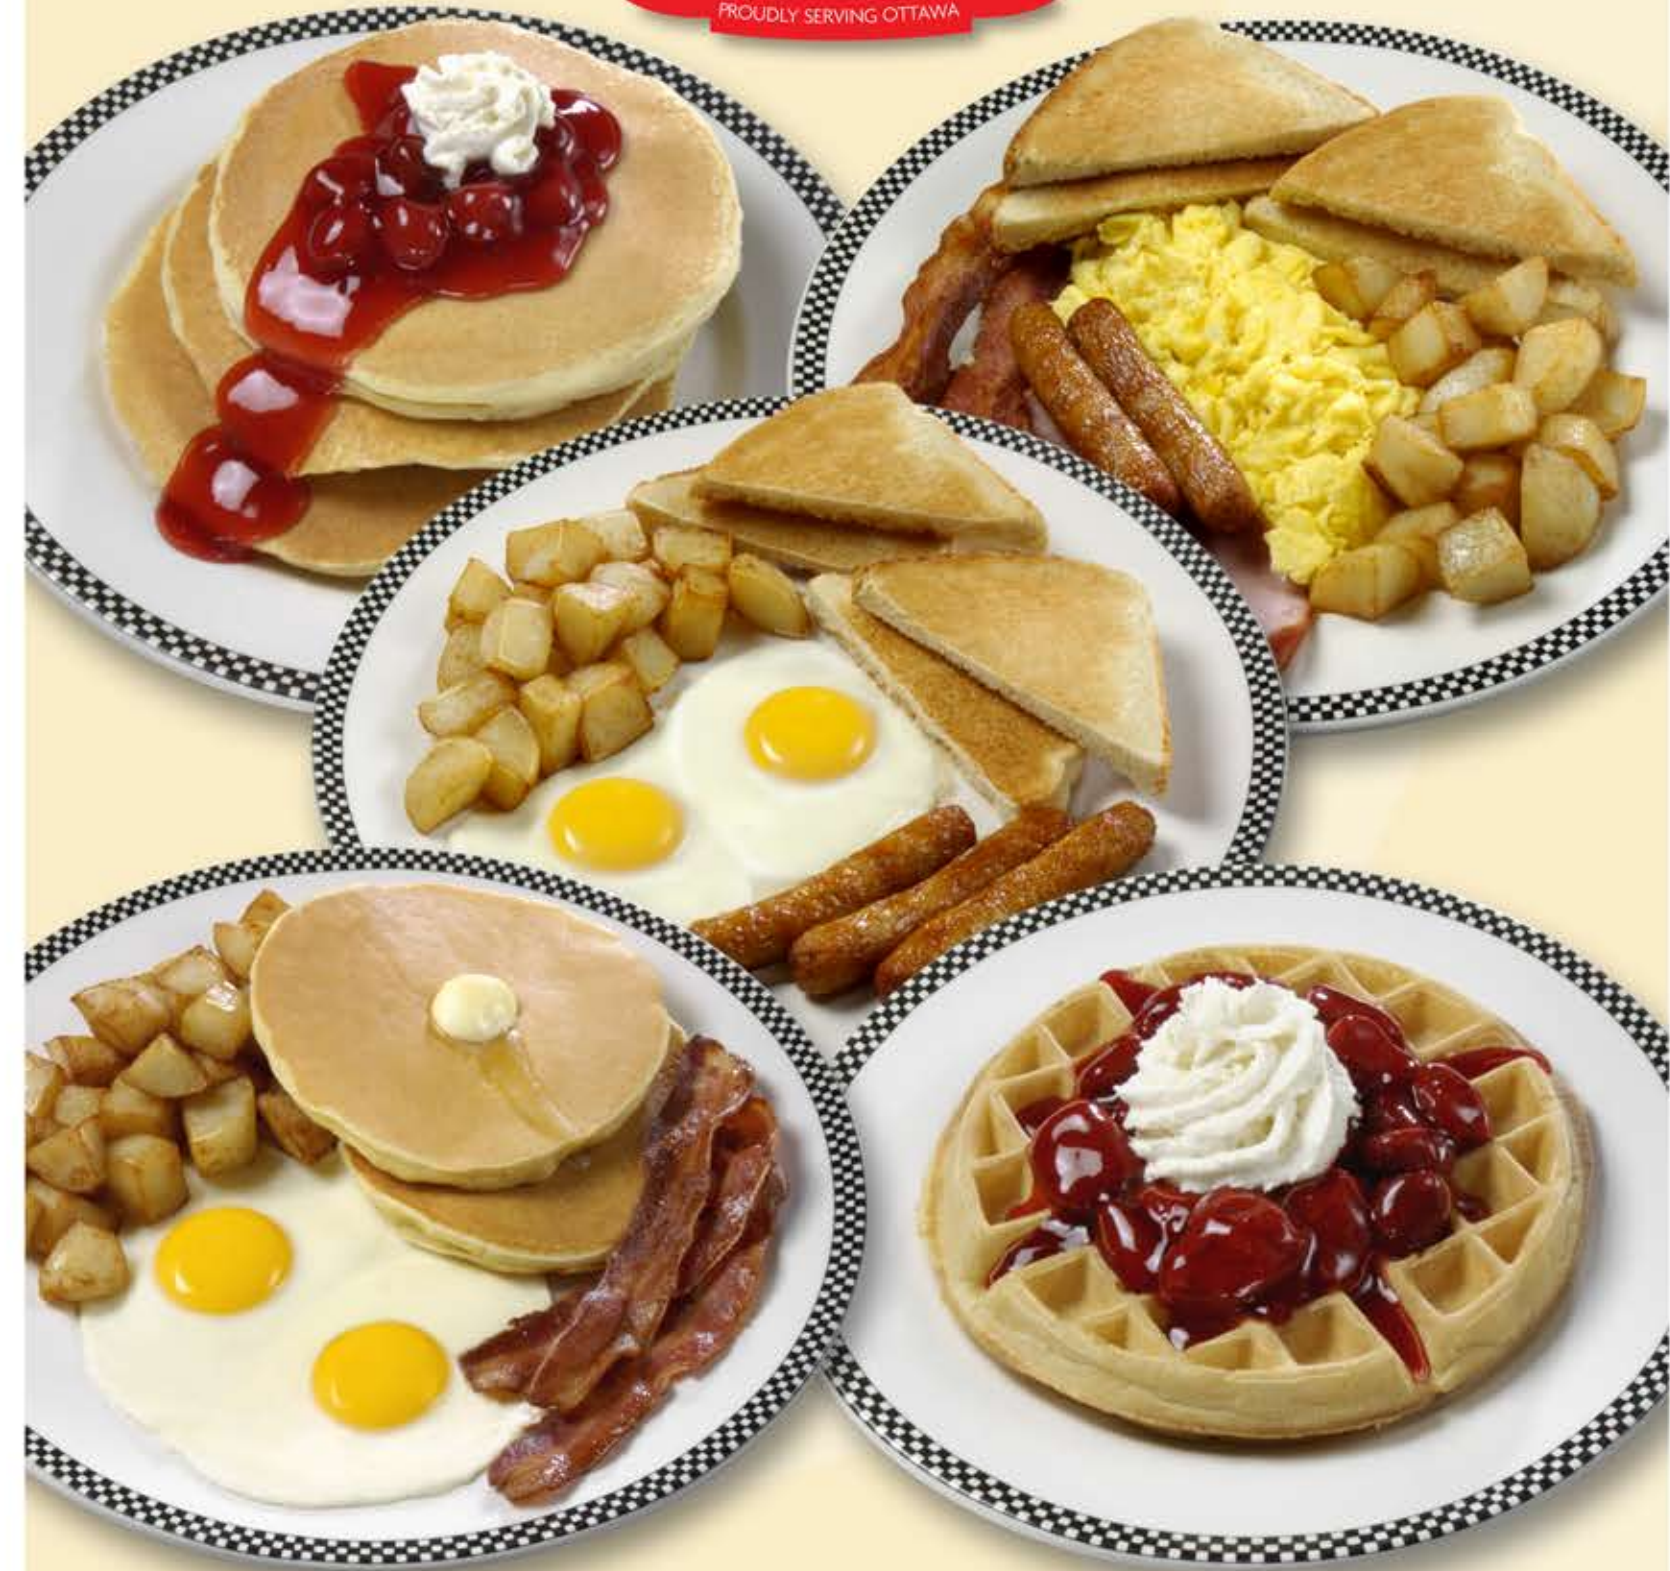

BREAKFAST CLUB

Fried egg, bacon, Cheddar cheese, lettuce, tomato & mayo

CALIFORNIA CLUB

Fried egg, fresh avocado, lettuce, tomato & mayo

JOHNNY'S FAMOUS CLUB HOUSE

Fresh turkey breast, bacon, lettuce, tomato & mayo
Add Cheddar cheese

WESTERN SANDWICH

Ham, onions & 2 eggs

B.L.T

Bacon, lettuce, tomato

B.E.L.T

Bacon, lettuce, tomato & fried egg

JOHNNY'S BREAKFAST WRAP

Scrambled eggs with sausage & Cheddar cheese

SMOKED SALMON BAGEL

Smoked salmon, lettuce, tomato, red onion, capers, bagel and cream cheese

NEW TURKEY EGG MUFFIN

Fried egg with Cheddar cheese on an English muffin

CALIFORNIA EGG MUFFIN

Fried egg, avocado, tomato & Cheddar cheese on an English muffin

FRUIT CUP PLATTER

Fruit cup, yogurt, Texas toast or bagel

JOHNNY'S SINGLE

One egg served with choice of meat, home fries & Texas toast plus coffee or tea

JOHNNY'S DOUBLE

Two eggs, home fries & Texas toast plus coffee or tea

BREAKFAST POUTINE

Home fries & St. Albert's cheese curds, topped with Hollandaise sauce & an egg sunnyside up

BACON SAUSAGE POUTINE

Home fries, St. Albert's cheese curds, bacon & sausage topped with Johnny's famous gravy

MEAT LOVERS POUTINE

Home fries, St. Albert's cheese curds, sausage, bacon & ham, topped with Hollandaise sauce.

QUEBEC POUTINE

Home fries, smoked meat, Swiss cheese & Johnny's famous gravy.

Rockin' Johnny's

EDINER

33
YEARS

PROUDLY SERVING OTTAWA

Breakfast Menu

Served Monday - Saturday 7:00 - 11:00 A.M. | Sunday 7:00 - 12:30 P.M.

Johnny's SENIOR MENU

ONE EGG CHEESE OMELETTE

Served with home fries & Texas toast

PANCAKES

Two fluffy pancakes served with syrup & butter.

Add fruit topping or chocolate chips & whipped cream

FRENCH TOAST

Two slices of delicious French toast served with syrup & butter. Add fruit topping or chocolate chips & whipped cream

Johnny's KIDS MENU 10 & UNDER

ONE EGG

Served with 2 bacon strips or 2 sausage links, home fries & Texas toast

PANCAKES

Two fluffy pancakes served with syrup & butter. Add fruit topping or chocolate chips & whipped cream 3.79

FRENCH TOAST

Two slices of delicious French toast served with syrup & butter. Add fruit topping or chocolate chips & whipped cream

Johnny's BEVERAGES

COFFEE

(regular or decaf.)

TEA (Red Rose)

SPECIALTY TEA

MILK (White or Chocolate)
Small Large

FRUIT JUICE

Small Large
Cranberry, Orange, Apple, Grapefruit, Tomato

SOFT DRINKS

Pepsi, Diet Pepsi, 7-Up, Orange Crush, Root Beer, Ginger Ale

DAD'S CREAM SODA

LEMONADE

ICE TEA

MILKSHAKE Rich & thick

Chocolate, Vanilla, Strawberry, Banana, Orange or Pineapple

STRAWBERRY BANANA MILKSHAKE

CHOCOLATE BANANA MILKSHAKE

OREO MILKSHAKE

KIT KAT MILKSHAKE

STRAWBERRY BANANA SMOOTHIE

HOT CHOCOLATE

Topped with whipped cream & a cherry

PERRIER 330 ml

RED BULL

BREAKFAST SIDES

Cold Cereal
Oatmeal
Bagel & Cream Cheese
Yogurt
Fruit Cup
Bowl of Bananas
Meat (Bacon, Sausage Or Ham)
Turkey Patty
Side Back Bacon
Baked Beans
Texas Toast (White Or Wholewheat)
Rye Toast
English Muffin
Gluten-free Toast
Home Fries
Bran Muffin
Hollandaise Sauce
Add Avocado
Add Tomatoes
Add fruit topping & whipped cream