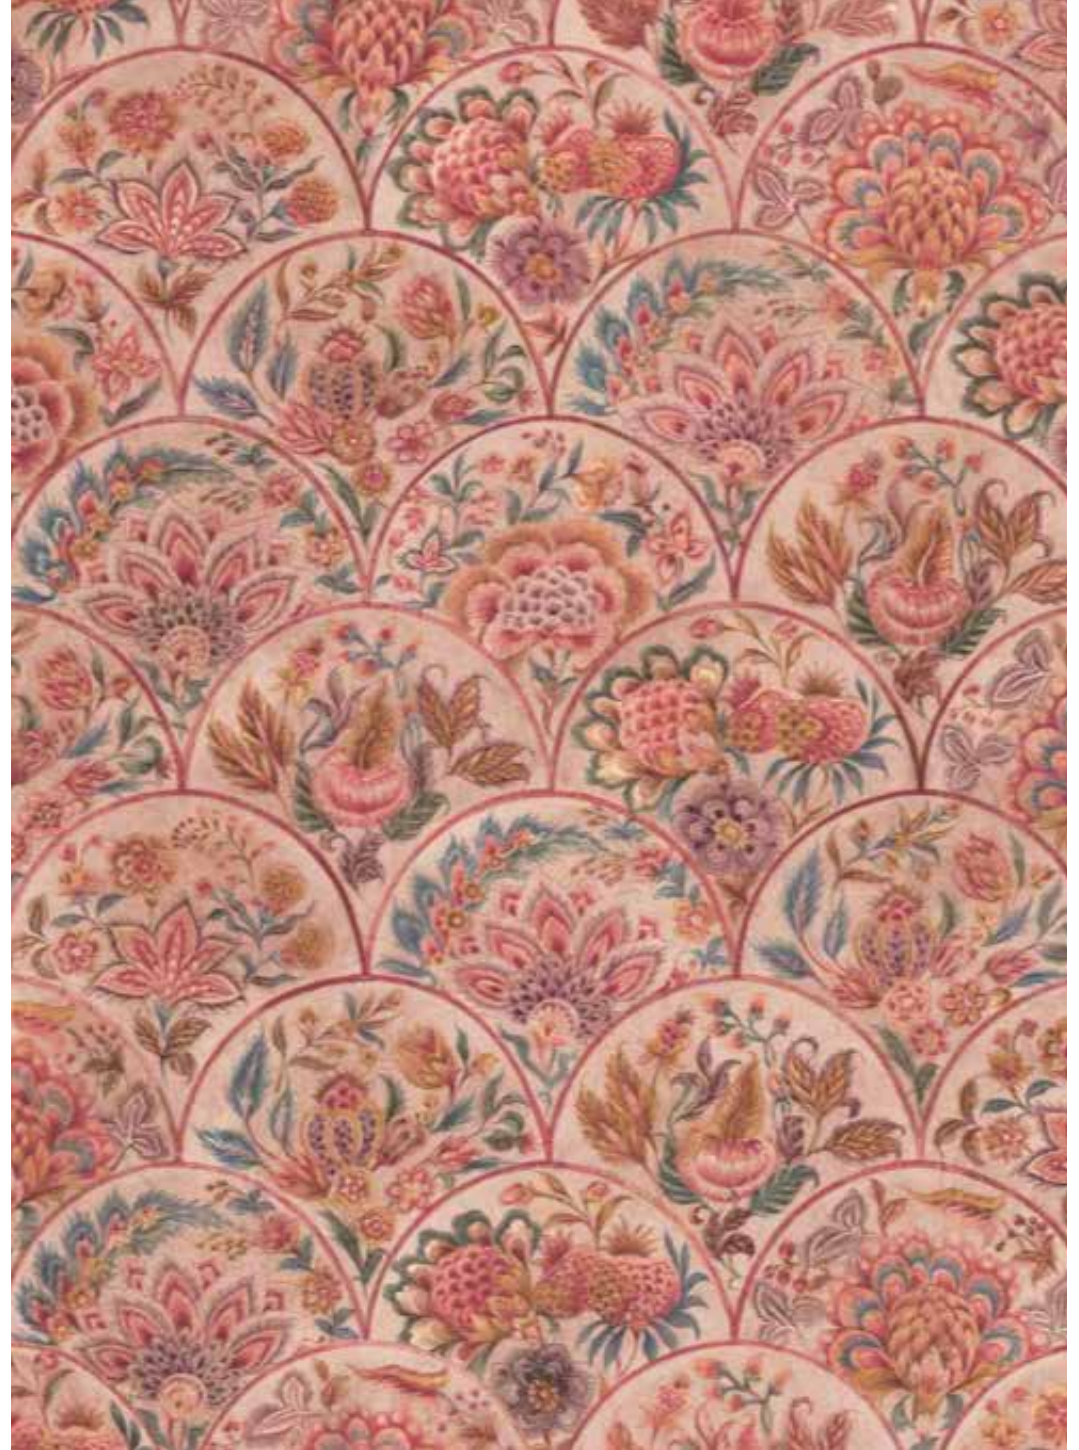

SKU CODE

W109WI31S75

PATTERN NAME

Vasant

COLOURWAY

Madder Red Glow

SKU CODE

W109WI45S75

PATTERN NAME

Vasant

COLOURWAY

Gulab Chandan

SKU CODE

W109WI32S75

PATTERN NAME

Charulata

PATTERN NAME

Lucknow Chintz

COLOURWAY

Gulaab Chandan

SKU CODE

W109WI33S75

PATTERN NAME

Lucknow Chintz