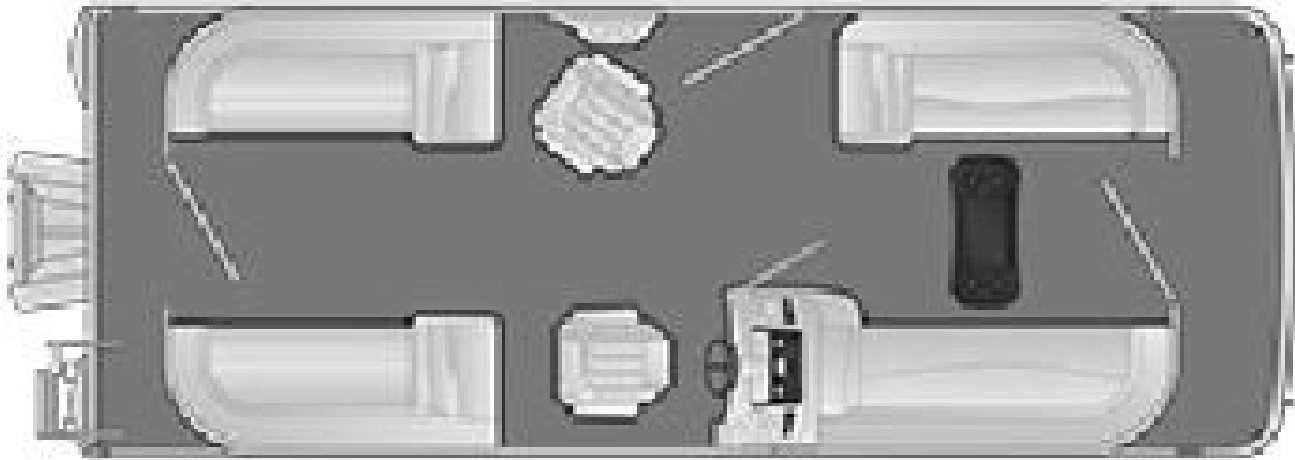

23 ft 2022 Bennington 23 SSR

US$87,754

Woodbridge, Virginia, United States

2022 23SSR QUOTE #B211560

Boat Details

Make:	Bennington	Class:	Pontoon Boat
Model:	23 SSR	Hull Material:	Aluminum
Year:	2022	Beam:	8 ft 6 in
Length:	23 ft	Boat Location:	Woodbridge, Virginia, United States
Price:	US$87,754	Heads:	1
Condition:	New	Fuel Type:	Gas/Petrol

Hoffmaster's Marina | Hoffmaster's Marina, Inc

1214 Swan Point Road, Woodbridge, Virginia, United States

Tel: (703) 494-7161 Fax: (703) 494-8786

tracey@hoffmasters.com

<http://www.hoffmasters.com>